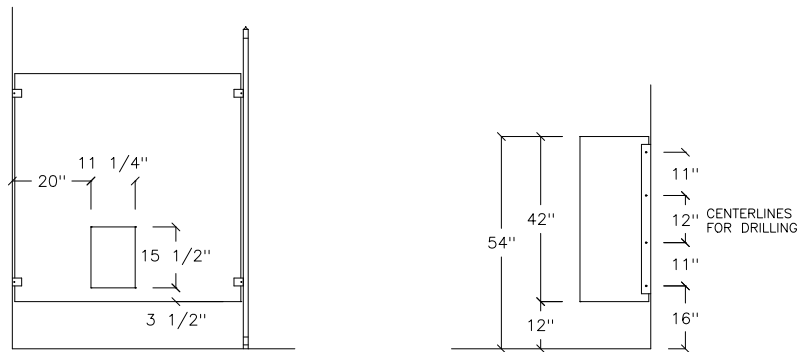

EMBASSY OVERHEAD BRACED ELEVATIONS

95 MARCUS BLVD. DEER PARK L.I., N.Y. 11729

MATERIAL TYPE:

PLASTIC LAMINATE

COLOR:

HARDWARE:

CHROME PLATED ZAMAC HARDWARE

#304 STAINLESS STEEL #4 SATIN FINISH DOOR HARDWARE

CHROME PLATED ZAMAC BRACKETS

#304 STAINLESS STEEL #4 SATIN FINISH BRACKETS

ANODIZED ALUMINUM/FULL HEIGHT BRACKETS

DOOR LATCH:

CHROME PLATED ZAMAC SLIDE LATCH.

TARGET PLOT SCALE: 1/2" = 1'-0'