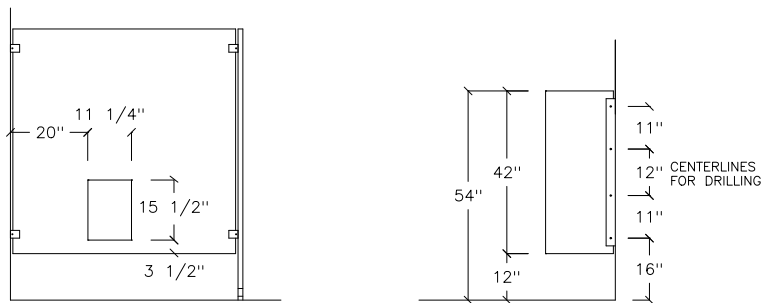

REGAL FLOOR MOUNTED ELEVATIONS

95 MARCUS BLVD. DEER PARK L.I., N.Y. 11729

MATERIAL TYPE:

PLASTIC LAMINATE

COLOR:

HARDWARE:

CHROME PLATED ZAMAC HARDWARE

#304 STAINLESS STEEL #4 SATIN FINISH DOOR HARDWARE

CHROME PLATED ZAMAC BRACKETS

#304 STAINLESS STEEL #4 SATIN FINISH BRACKETS

ANODIZED ALUMINUM/FULL HEIGHT BRACKETS

DOOR LATCH:

CHROME PLATED ZAMAC SLIDE LATCH

TARGET PLOT SCALE: 1/2" = 1'-0'