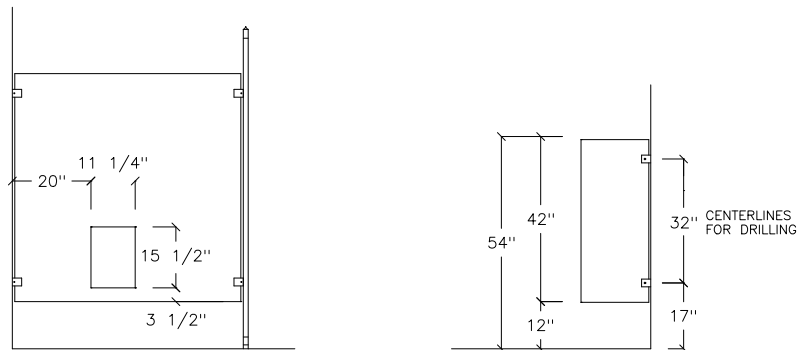

REGAL FLOOR MOUNTED ELEVATIONS

95 MARCUS BLVD. DEER PARK L.I., N.Y. 11729

MATERIAL TYPE:

PHENOLIC/VAULT TYPE HINGE

COLOR:

HARDWARE:

CHROME PLATED ZAMAC HARDWARE

#304 STAINLESS STEEL #4 SATIN
FINISH BRACKETS

DOOR LATCH:

SLIDE LATCHES

COMMENTS:

DOORS-3/4" THICK
PILASTERS-3/4" THICK
PANELS-1/2" THICK

TARGET PLOT SCALE: 1/2" = 1'-0'