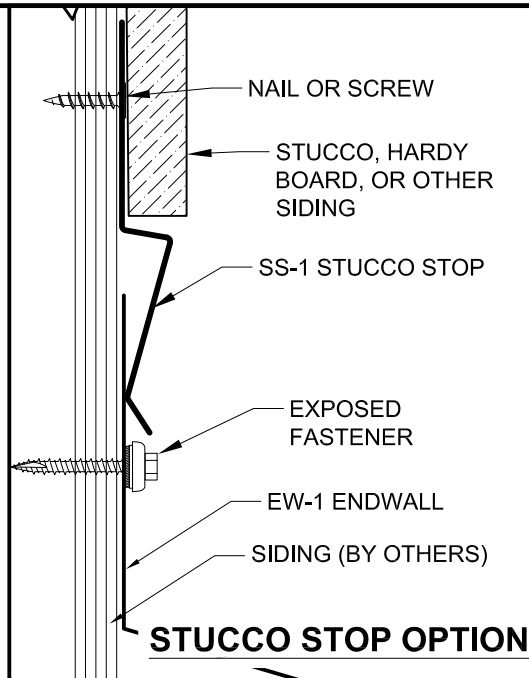

STANDARD OPTION

EW-1_ENDWALL_FLASHING.dwg

7/20/2016

STUCCO STOP OPTION

COUNTERFLASHING OPTION

REGLET OPTION

CAULK LIP OPTION

GENERAL TRIMS