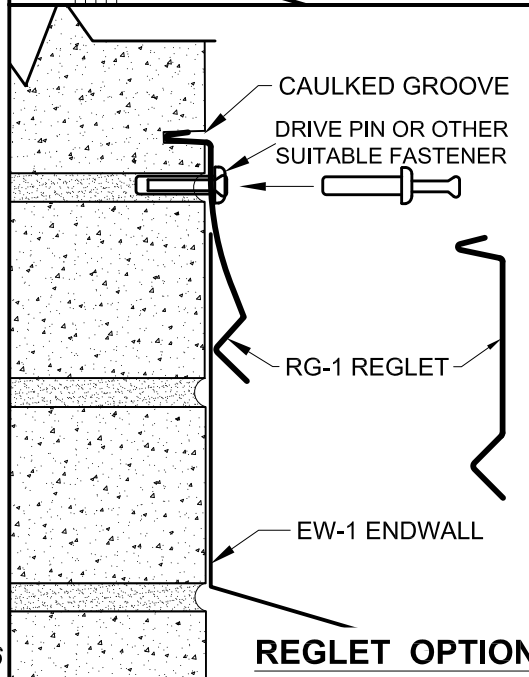

STANDARD OPTION

EW-1_ENDWALL_FLASHING.dwg

7/20/2016

STUCCO STOP OPTION

COUNTERFLASHING OPTION

REGLET OPTION

CAULK LIP OPTION

GENERAL TRIMS