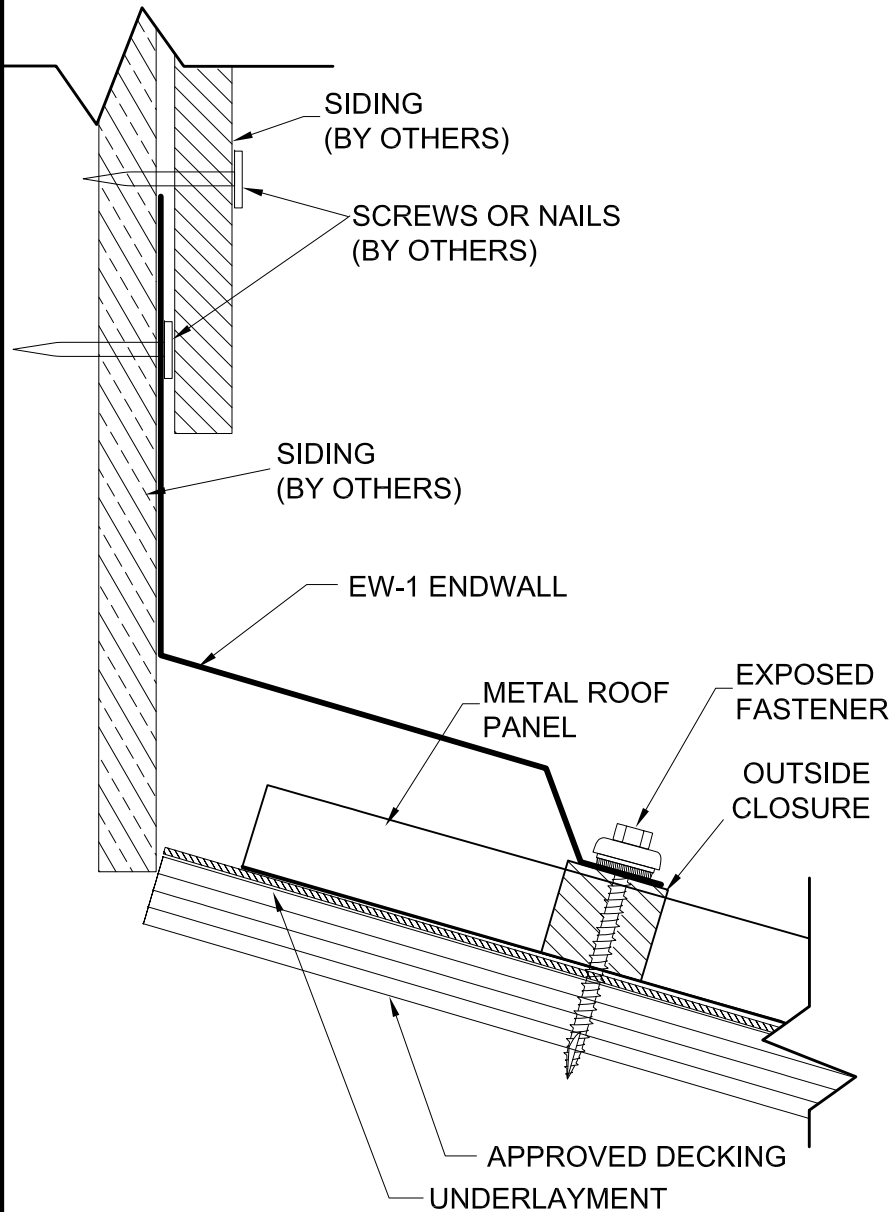

STANDARD OPTION

EW-1_ENDWALL_FLASHING.dwg

7/20/2016

STUCCO STOP OPTION

COUNTERFLASHING OPTION

REGLET OPTION

CAULK LIP OPTION

GENERAL TRIMS