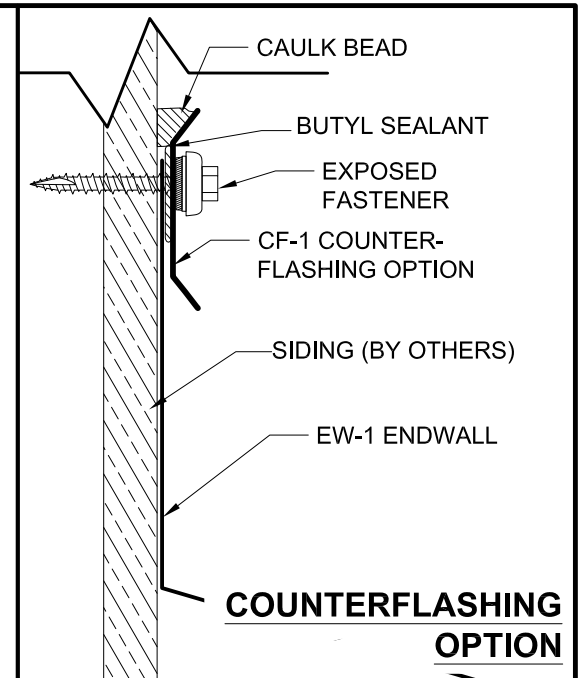

STANDARD OPTION

EW-1_ENDWALL_FLASHING.dwg

7/20/2016

STUCCO STOP OPTION

COUNTERFLASHING OPTION

REGLET OPTION

CAULK LIP OPTION

GENERAL TRIMS