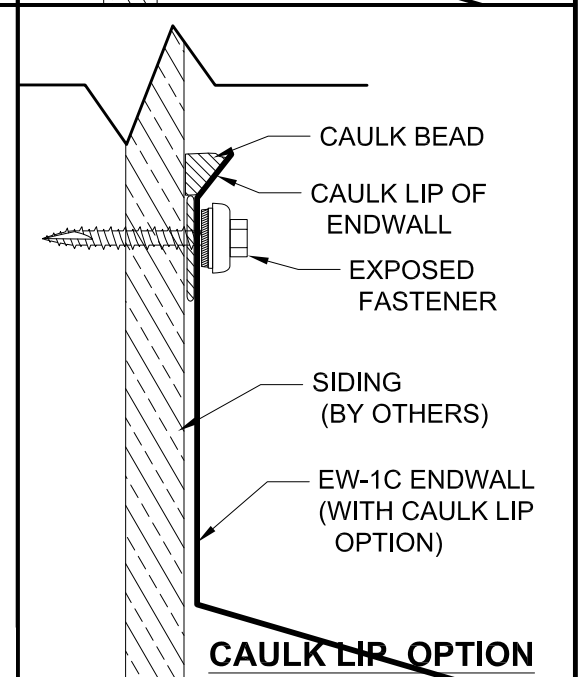

STANDARD OPTION

EW-1_ENDWALL_FLASHING.dwg

7/20/2016

STUCCO STOP OPTION

COUNTERFLASHING OPTION

REGLET OPTION

CAULK LIP OPTION

GENERAL TRIMS