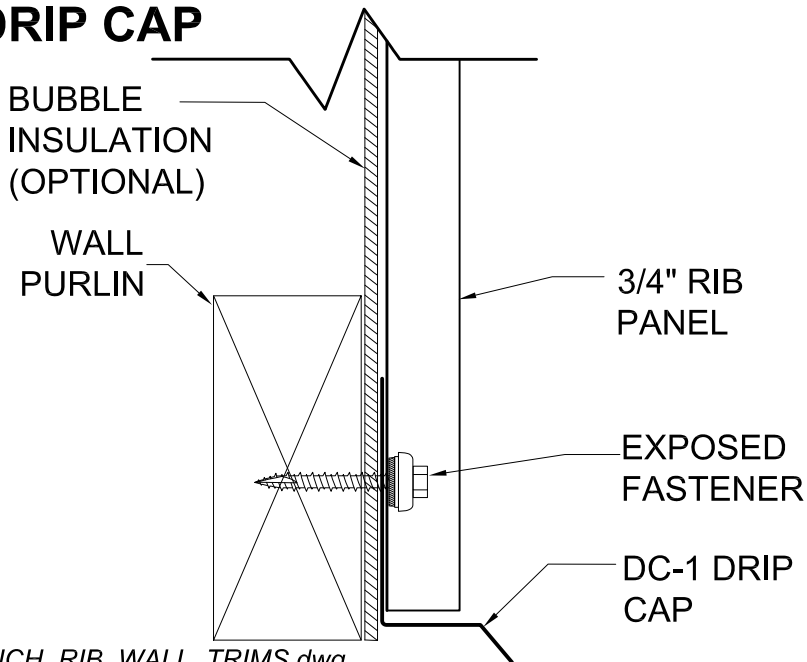

BD-1 BASE DRIP

DA-1 DOUBLE ANGLE FLASHING

DC-1 DRIP CAP

JC-1 J-CANNEL

MISC_.75_INCH_RIB_WALL_TRIMS.dwg

6/10/2016

GENERAL TRIMS

MISC 3/4" RIB WALL TRIMS