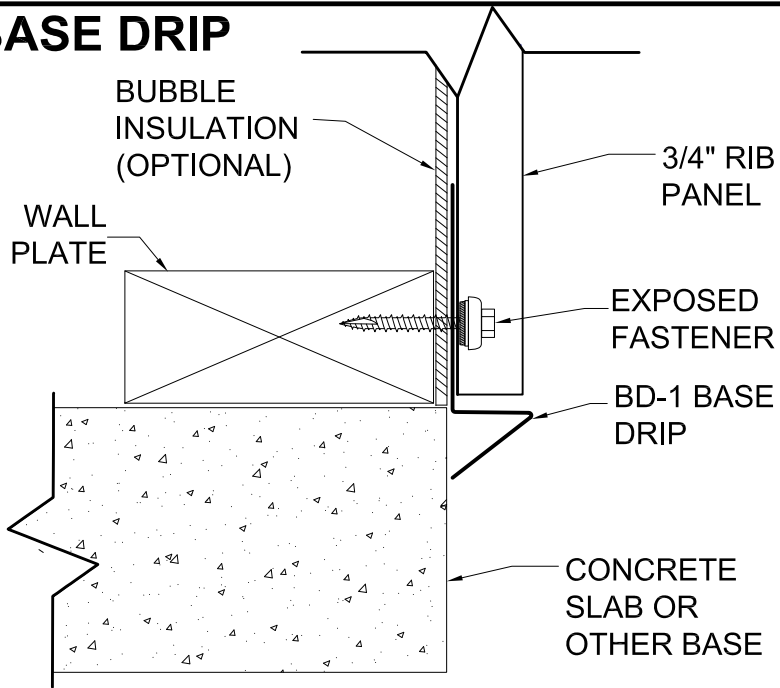

BD-1 BASE DRIP

DA-1 DOUBLE ANGLE FLASHING

DC-1 DRIP CAP

JC-1 J-CANNEL

MISC_.75_INCH_RIB_WALL_TRIMS.dwg

6/10/2016

GENERAL TRIMS

MISC 3/4" RIB WALL TRIMS