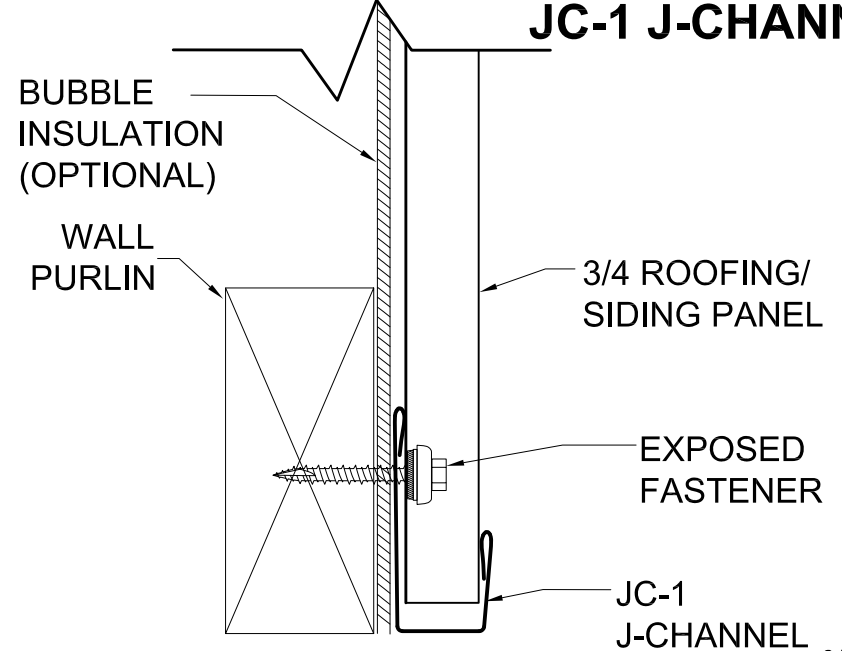

BD-1 BASE DRIP

DA-1 DOUBLE ANGLE FLASHING

DC-1 DRIP CAP

JC-1 J-CANNEL

MISC_.75_INCH_RIB_WALL_TRIMS.dwg

6/10/2016

GENERAL TRIMS

MISC 3/4" RIB WALL TRIMS