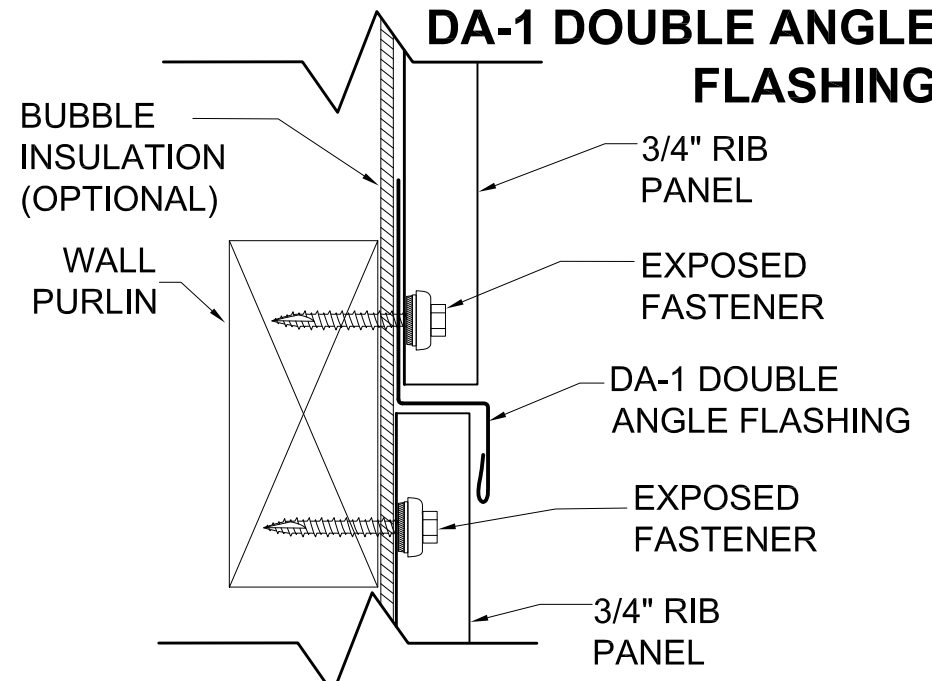

BD-1 BASE DRIP

DA-1 DOUBLE ANGLE FLASHING

DC-1 DRIP CAP

JC-1 J-CANNEL

MISC_.75_INCH_RIB_WALL_TRIMS.dwg

6/10/2016

GENERAL TRIMS

MISC 3/4" RIB WALL TRIMS