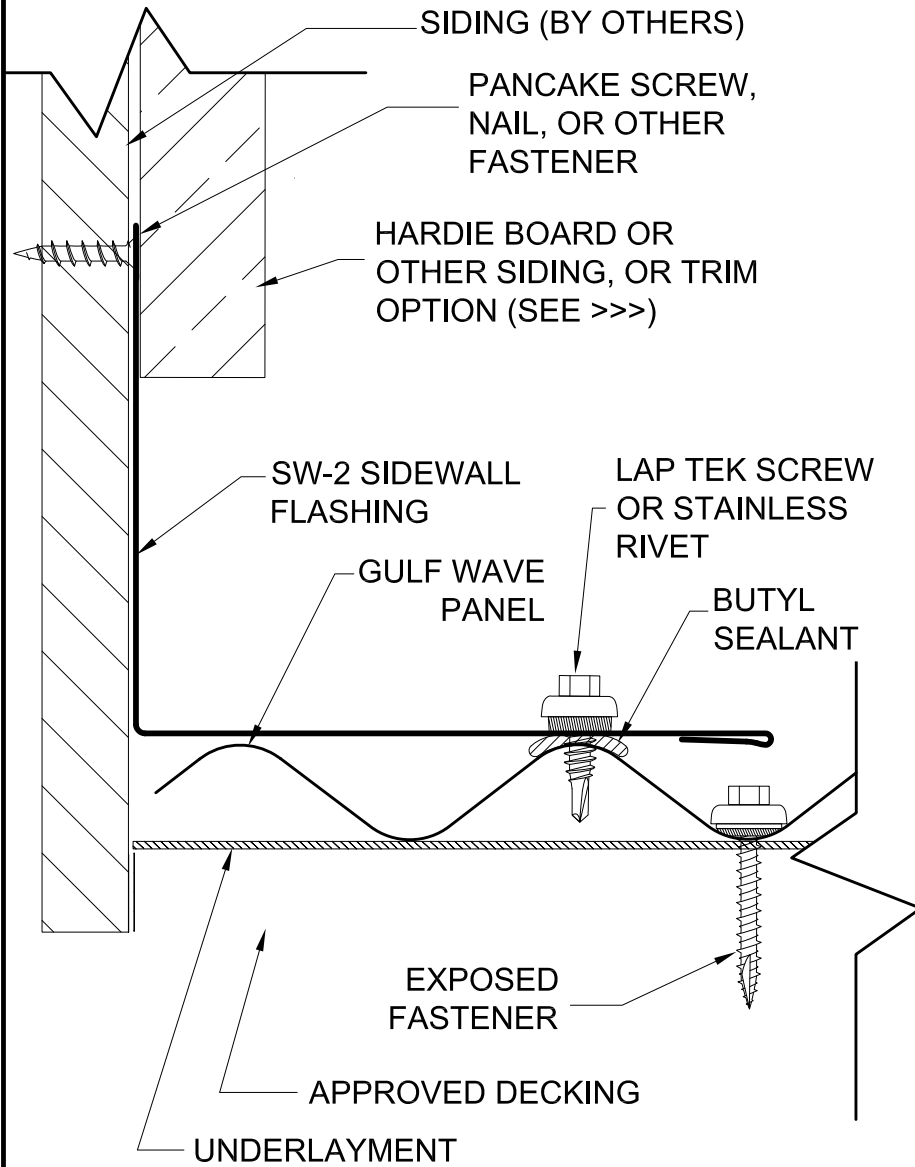

STANDARD OPTION

SW-2_SIDEWALL_FLASHING.dwg

7/20/2016

STUCCO STOP OPTION

COUNTERFLASHING OPTION

REGLET OPTION

CAULK LIP OPTION

GULF WAVE PANEL & TRIMS

SW-2 SIDEWALL FLASHING WITH WALL ATTACHMENT OPTIONS

GULF COAST SUPPLY & MFG., LLC
 14429 SW 2ND PLACE, SUITE G30
 NEWBERRY, FL 32669
 352-498-0778 Fax 352-498-7852

<http://www.gulfcoastsupply.com>