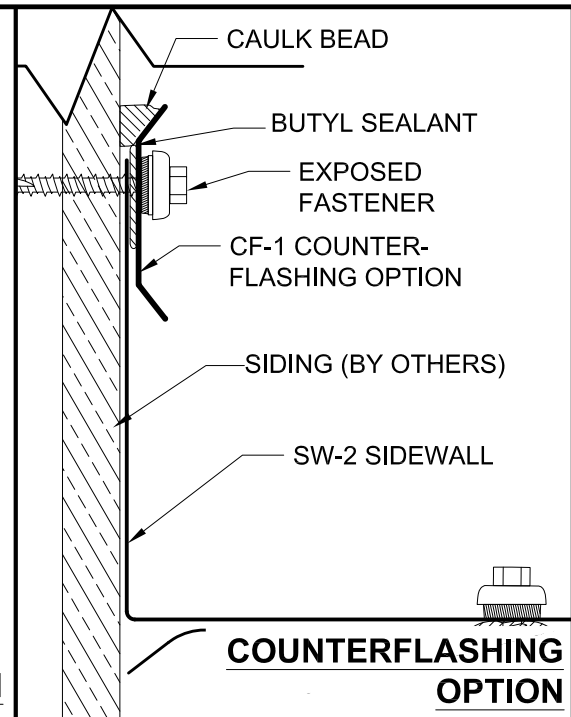

STANDARD OPTION

SW-2_SIDEWALL_FLASHING.dwg

7/20/2016

STUCCO STOP OPTION

COUNTERFLASHING OPTION

REGLET OPTION

CAULK LIP OPTION

GULF WAVE PANEL & TRIMS