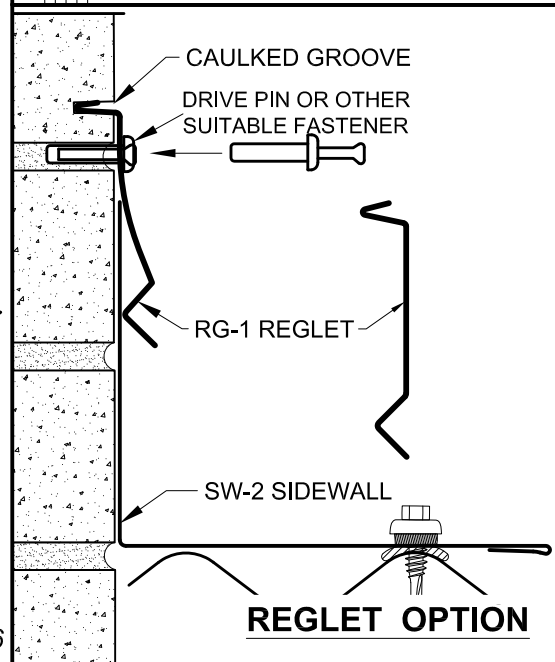

STANDARD OPTION

SW-2_SIDEWALL_FLASHING.dwg

7/20/2016

STUCCO STOP OPTION

COUNTERFLASHING OPTION

REGLET OPTION

CAULK LIP OPTION

GULF WAVE PANEL & TRIMS