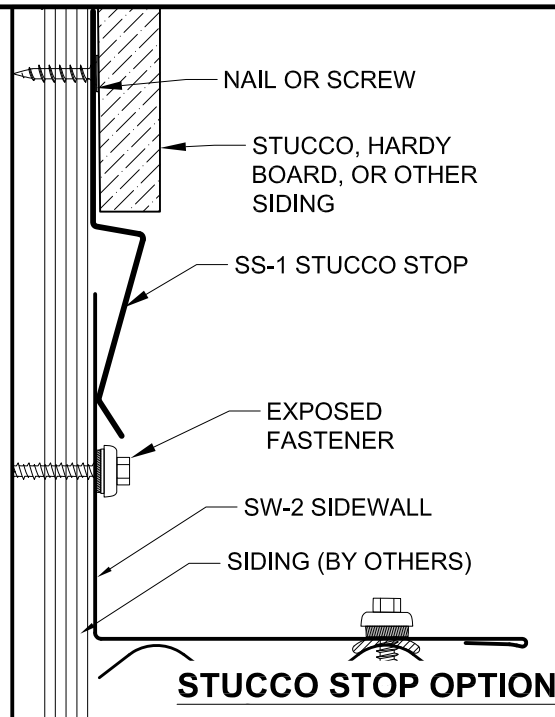

STANDARD OPTION

SW-2_SIDEWALL_FLASHING.dwg

7/20/2016

STUCCO STOP OPTION

COUNTERFLASHING OPTION

REGLET OPTION

CAULK LIP OPTION

GULF WAVE PANEL & TRIMS

SW-2 SIDEWALL FLASHING WITH WALL ATTACHMENT OPTIONS

GULF COAST SUPPLY & MFG., LLC
 14429 SW 2ND PLACE, SUITE G30
 NEWBERRY, FL 32669
 352-498-0778 Fax 352-498-7852

<http://www.gulfcoastsupply.com>