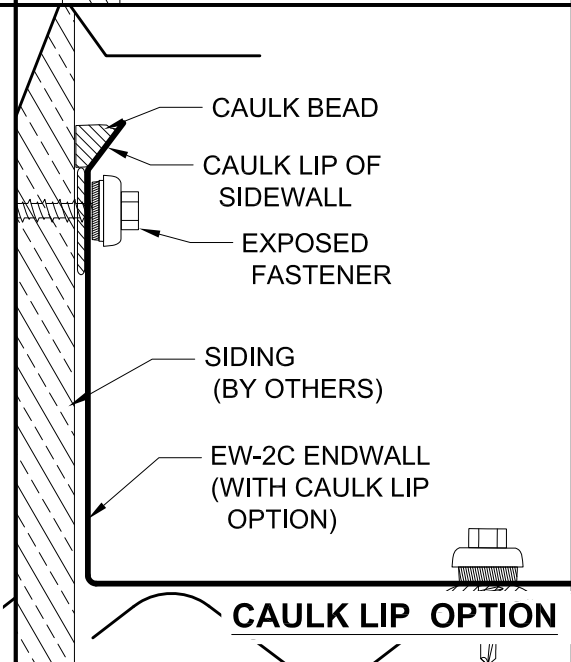

STANDARD OPTION

SW-2_SIDEWALL_FLASHING.dwg

7/20/2016

STUCCO STOP OPTION

COUNTERFLASHING OPTION

REGLET OPTION

CAULK LIP OPTION

GULF WAVE PANEL & TRIMS