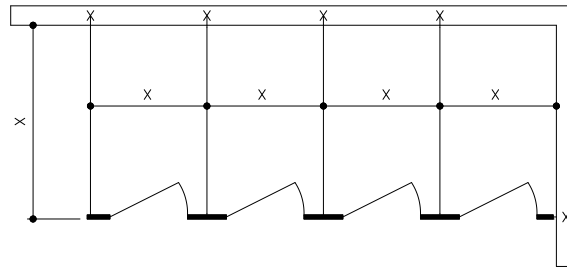

OVERHEAD BRACED

TOP ELEV OF
STD DOOR SETUP