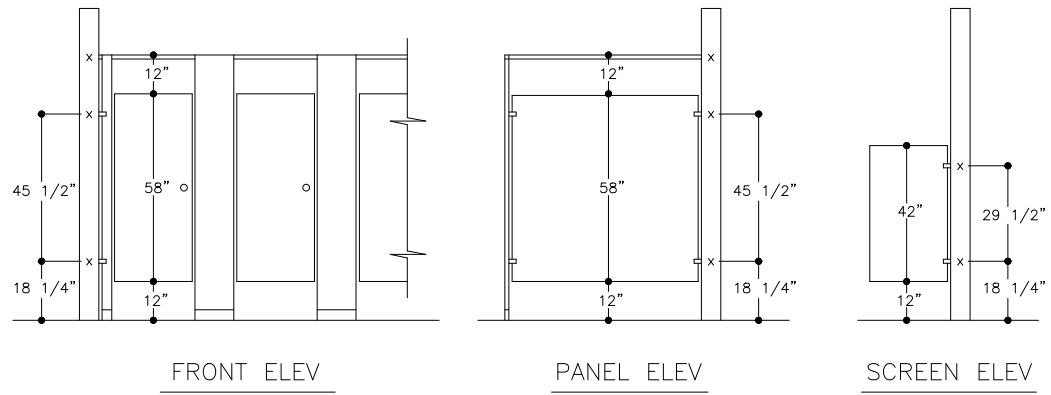

OVERHEAD BRACED

TOP ELEV OF
STD DOOR SETUP