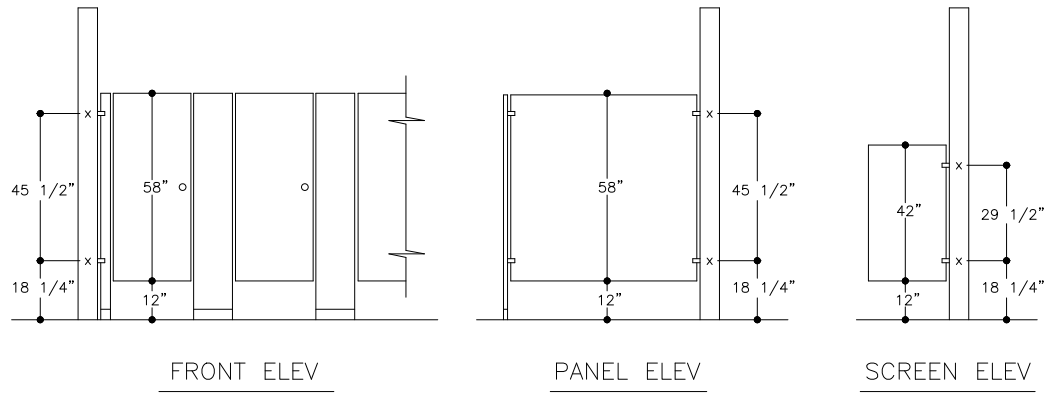

FLOOR MOUNTED

TOP ELEV OF
STD DOOR SETUP