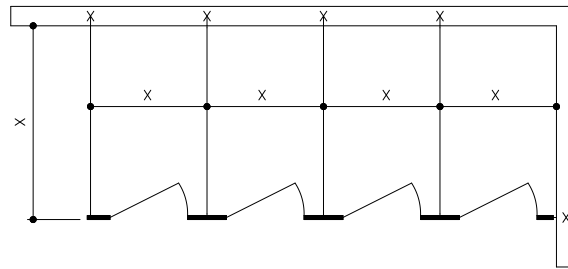

FLOOR MOUNTED

TOP ELEV OF
STD DOOR SETUP