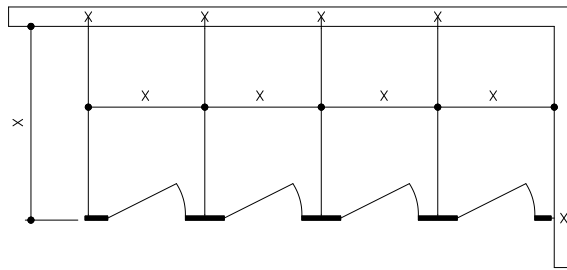

FLOOR TO CEILING

TOP ELEV OF
STD DOOR SETUP