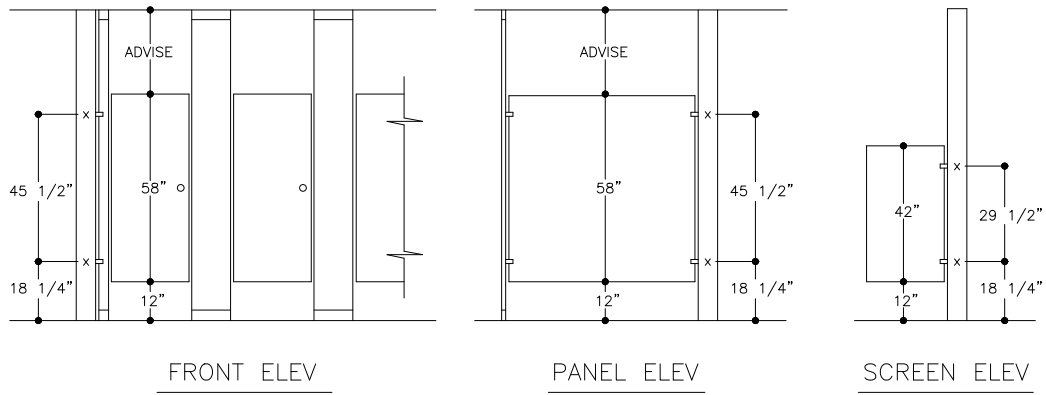

FLOOR TO CEILING

TOP ELEV OF
STD DOOR SETUP