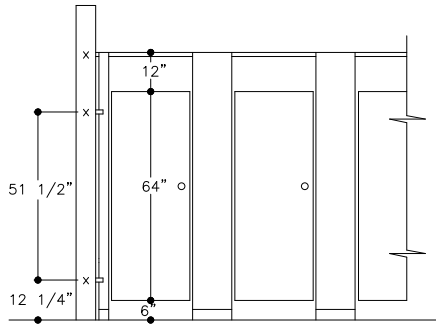

# ELITE SERIES OVERHEAD BRACED

FRONT ELEV

PANEL ELEV

SCREEN ELEV

TOP ELEV OF  
NO SIGHT LINE SETUP