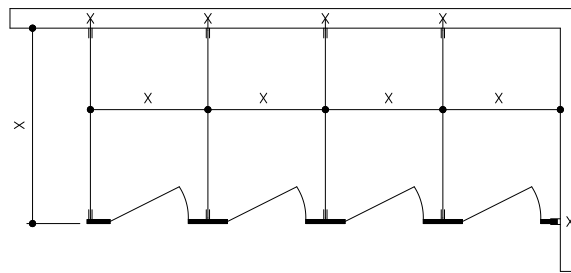

# ELITE SERIES OVERHEAD BRACED

FRONT ELEV

PANEL ELEV

SCREEN ELEV

TOP ELEV OF  
NO SIGHT LINE SETUP