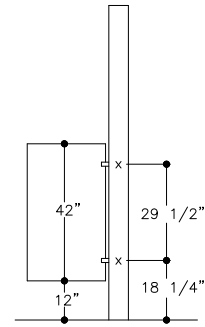

# ELITE SERIES OVERHEAD BRACED

FRONT ELEV

PANEL ELEV

SCREEN ELEV

TOP ELEV OF  
NO SIGHT LINE SETUP