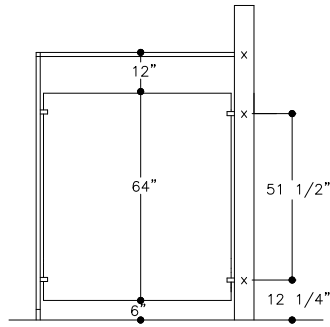

# ELITE SERIES OVERHEAD BRACED

FRONT ELEV

PANEL ELEV

SCREEN ELEV

TOP ELEV OF  
NO SIGHT LINE SETUP