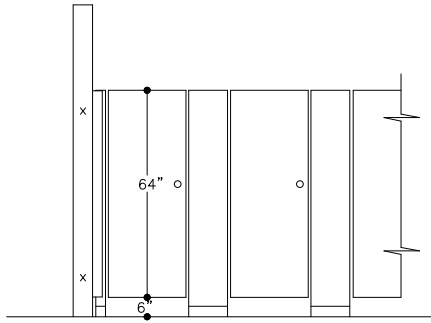

ELITE SERIES FLOOR MOUNTED

FRONT ELEV

PANEL ELEV

SCREEN ELEV

TOP ELEV OF
NO SIGHT LINE SETUP