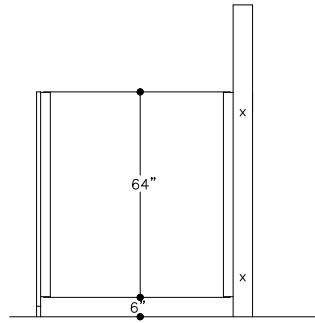

ELITE SERIES FLOOR MOUNTED

FRONT ELEV

PANEL ELEV

SCREEN ELEV

TOP ELEV OF
NO SIGHT LINE SETUP