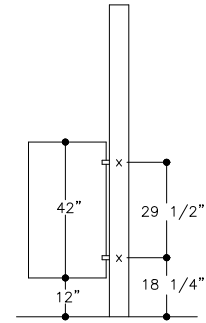

ELITE SERIES FLOOR MOUNTED

FRONT ELEV

PANEL ELEV

SCREEN ELEV

TOP ELEV OF
NO SIGHT LINE SETUP