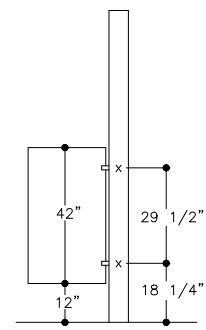

# ELITE SERIES CEILING HUNG

FRONT ELEV

PANEL ELEV

SCREEN ELEV

TOP ELEV OF  
NO SIGHT LINE SETUP