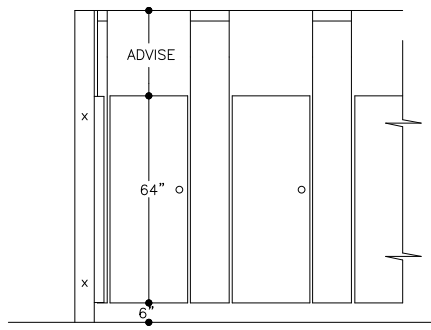

# ELITE SERIES CEILING HUNG

FRONT ELEV

PANEL ELEV

SCREEN ELEV

TOP ELEV OF  
NO SIGHT LINE SETUP