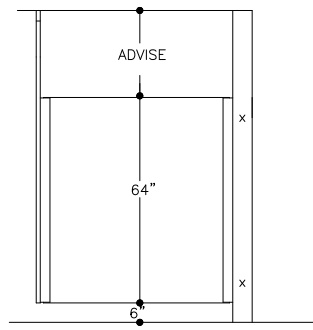

# ELITE SERIES CEILING HUNG

FRONT ELEV

PANEL ELEV

SCREEN ELEV

TOP ELEV OF  
NO SIGHT LINE SETUP