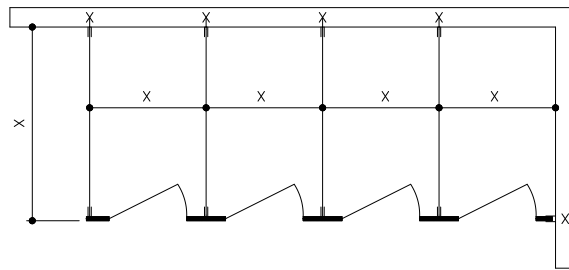

# ELITE SERIES CEILING HUNG

FRONT ELEV

PANEL ELEV

SCREEN ELEV

TOP ELEV OF  
NO SIGHT LINE SETUP