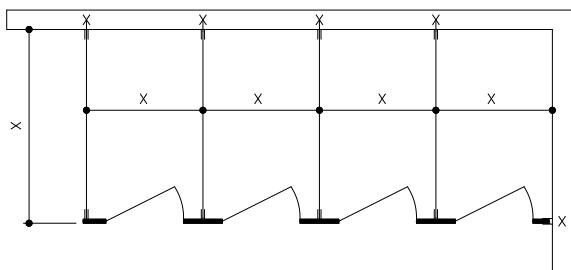

# ELITE "PLUS" OVERHEAD BRACED

FRONT ELEV

PANEL ELEV

SCREEN ELEV

TOP ELEV OF  
NO SIGHT LINE SETUP