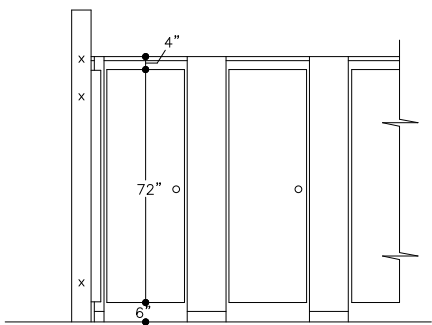

# ELITE "PLUS" OVERHEAD BRACED

FRONT ELEV

PANEL ELEV

SCREEN ELEV

TOP ELEV OF  
NO SIGHT LINE SETUP