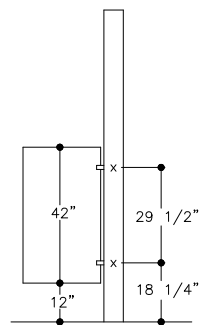

# ELITE "PLUS" OVERHEAD BRACED

FRONT ELEV

PANEL ELEV

SCREEN ELEV

TOP ELEV OF  
NO SIGHT LINE SETUP