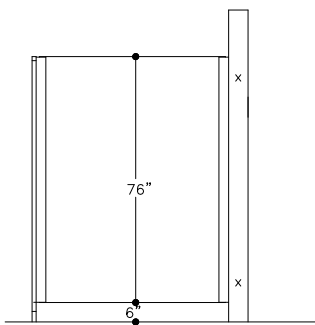

# ELITE "PLUS" OVERHEAD BRACED

FRONT ELEV

PANEL ELEV

SCREEN ELEV

TOP ELEV OF  
NO SIGHT LINE SETUP