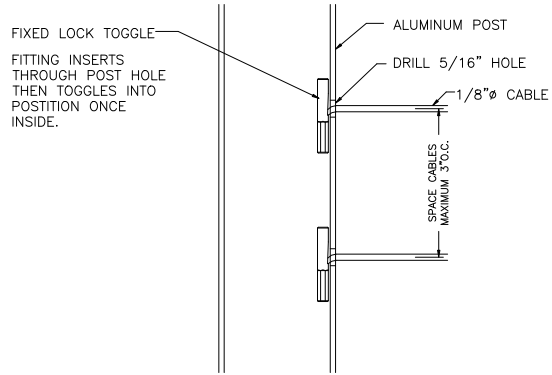

ITEM: FIXED LOCK TOGGLE
 MATERIAL: TYPE 316 STAINLESS STEEL.

CABLE SIZE	LENGTH (L)	ATTACHMENT POST DRILL HOLE ϕ
1/8"	1-1/2"	5/16"

ITEM: QUICK-CONNECT-SS FITTING
 MATERIAL: STAINLESS STEEL BODY AND INTERNAL JAWS

CABLE SIZE	BODY DIA (B ϕ)	END DIA (C ϕ)	END THICK (CT)	LENGTH (L)	ATTACHMENT POST DRILL HOLE ϕ
1/8"	3/8"	5/8"	1/8"	1-1/8"	3/8"

ITEM: THREADED TERMINAL
 MATERIAL: TYPE 316 STAINLESS STEEL

CABLE SIZE	THREAD SIZE	WASHER DIA. (W ϕ)	HEAD & WASHER THICKNESS (CT)	BODY LENGTH (BL)	LENGTH (L)	ATTACHMENT POST DRILL HOLE ϕ
1/8"	10-24 RH	7/16"	1/8"	2-1/2"	(3-3/4")	5/16"