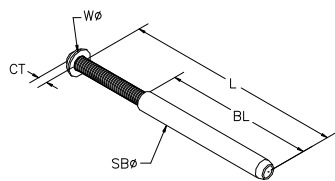

ITEM: FIXED LOCK TOGGLE
 MATERIAL: TYPE 316 STAINLESS STEEL.

CABLE SIZE	LENGTH (L)	ATTACHMENT POST DRILL HOLE ϕ
1/8"	1-1/2"	5/16"

ITEM: QUICK-CONNECT-SS FITTING
 MATERIAL: STAINLESS STEEL BODY AND INTERNAL JAWS

CABLE SIZE	BODY DIA (B ϕ)	END DIA (C ϕ)	END THICK (CT)	LENGTH (L)	ATTACHMENT POST DRILL HOLE ϕ
1/8"	3/8"	5/8"	1/8"	1-1/8"	3/8"

ITEM: THREADED TERMINAL
 MATERIAL: TYPE 316 STAINLESS STEEL

CABLE SIZE	THREAD SIZE	WASHER DIA. (W ϕ)	HEAD & WASHER THICKNESS (CT)	BODY LENGTH (BL)	LENGTH (L)	ATTACHMENT POST DRILL HOLE ϕ
1/8"	10-24 RH	7/16"	1/8"	2-1/2"	(3-3/4")	5/16"