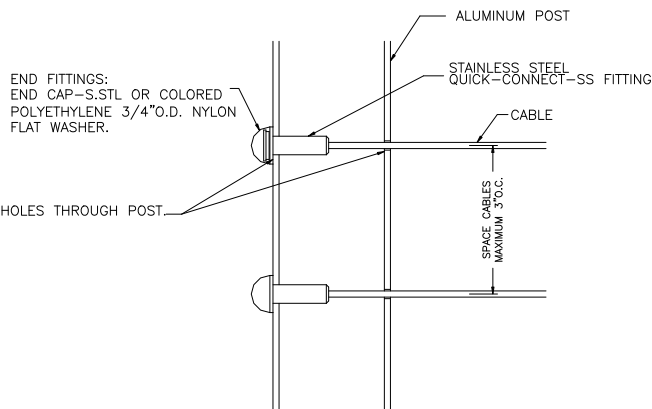

ITEM: FIXED LOCK TOGGLE
 MATERIAL: TYPE 316 STAINLESS STEEL.

CABLE SIZE	LENGTH (L)	ATTACHMENT POST DRILL HOLE ϕ
1/8"	1-1/2"	5/16"

ITEM: QUICK-CONNECT-SS FITTING
 MATERIAL: STAINLESS STEEL BODY AND INTERNAL JAWS

CABLE SIZE	BODY DIA (B ϕ)	END DIA (C ϕ)	END THICK (CT)	LENGTH (L)	ATTACHMENT POST DRILL HOLE ϕ
1/8"	3/8"	5/8"	1/8"	1-1/8"	3/8"

ITEM: THREADED TERMINAL
 MATERIAL: TYPE 316 STAINLESS STEEL

CABLE SIZE	THREAD SIZE	WASHER DIA. (W ϕ)	HEAD & WASHER THICKNESS (CT)	BODY LENGTH (BL)	LENGTH (L)	ATTACHMENT POST DRILL HOLE ϕ
1/8"	10-24 RH	7/16"	1/8"	2-1/2"	(3-3/4")	5/16"