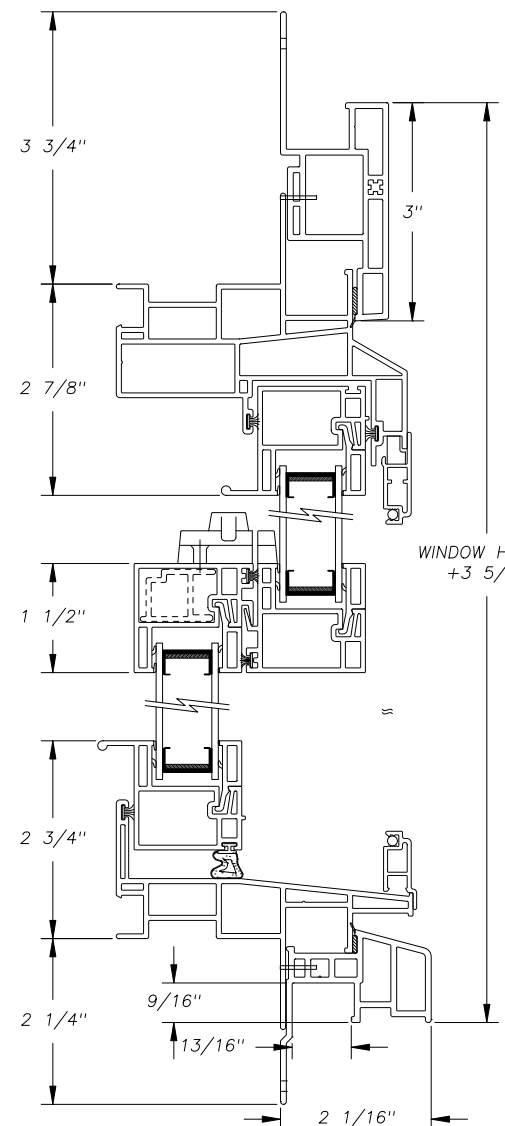

Harvey Industries, Inc.
 Vicon Classic Double Hung
 W/3" Flat Vinyl Casings & Sill Nose
 (1/2 Scale)

WINDOW HEIGHT
 +3 5/8"

(1/20)

REV. 6/06

AS 289