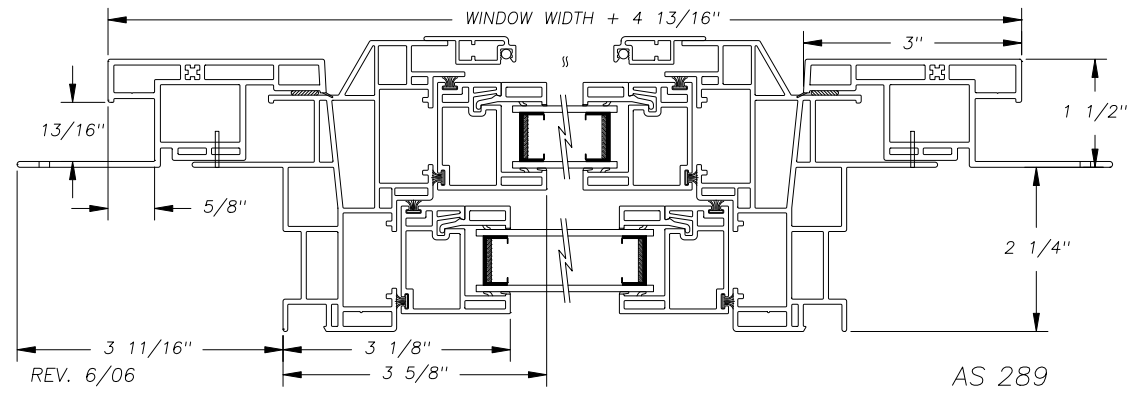

Harvey Industries, Inc.
 Vicon Classic Double Hung
 W/3" Flat Vinyl Casings & Sill Nose
 (1/2 Scale)

WINDOW HEIGHT
 +3 5/8"

(1/20)

REV. 6/06

AS 289