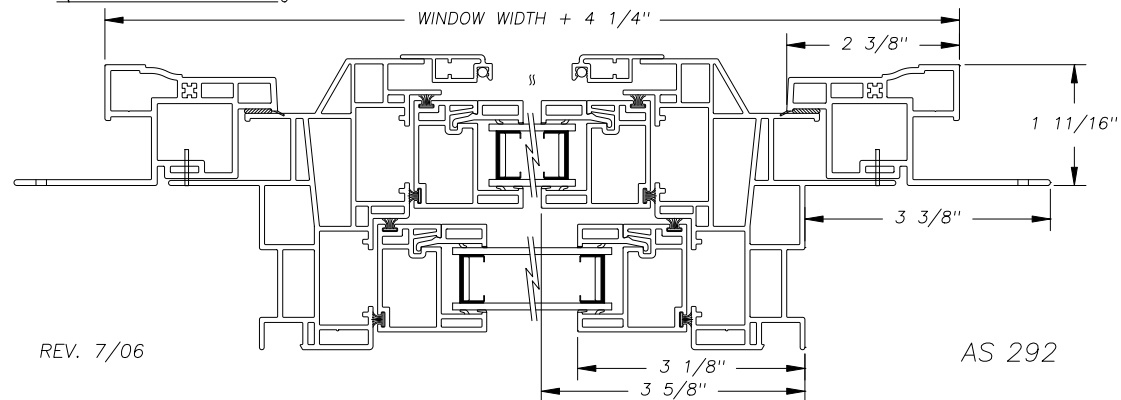

Harvey Industries, Inc.
Vicon Classic Double Hung
W/ 908 Casing
(1/2 Scale)

REV. 7/06

AS 292