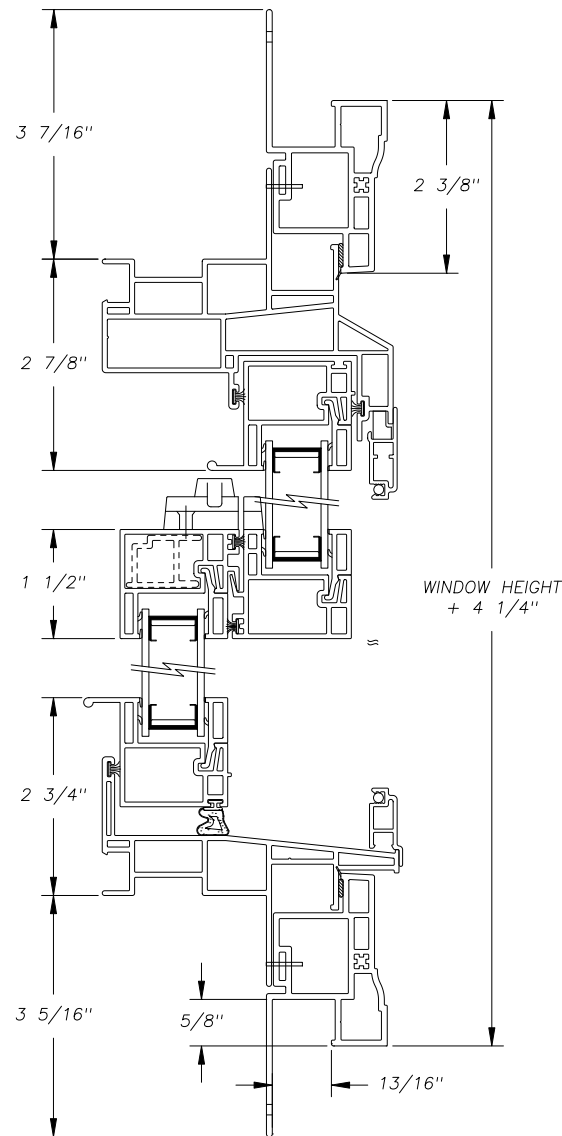

Harvey Industries, Inc.
Vicon Classic Double Hung
W/ 908 Casing
(1/2 Scale)

REV. 7/06

AS 292