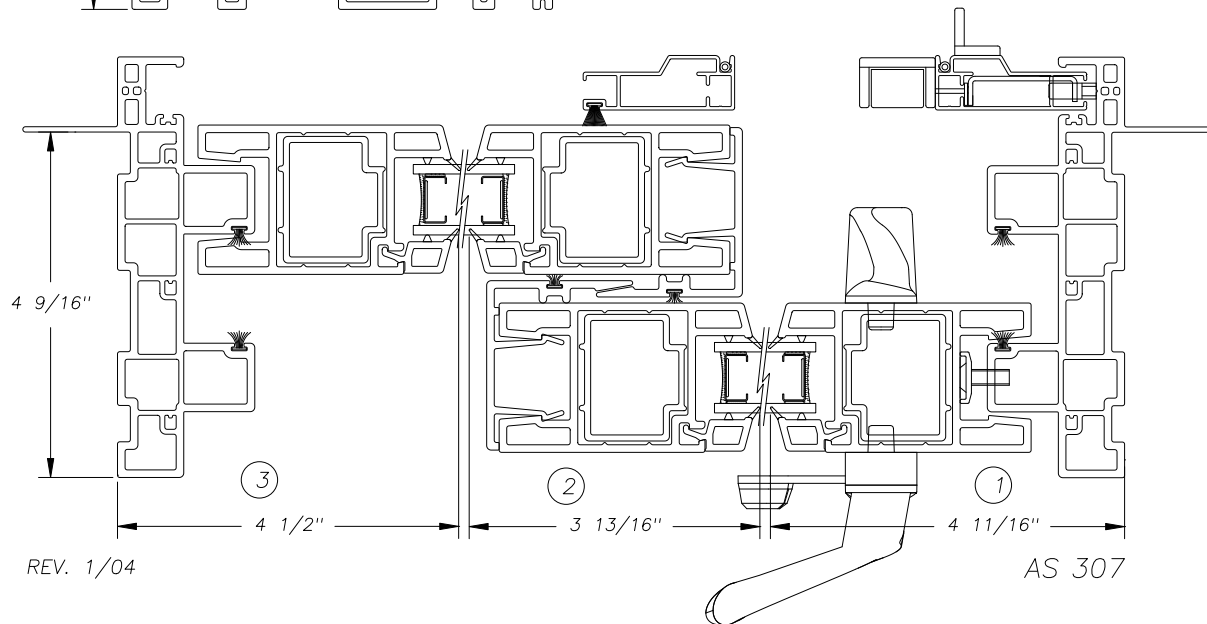

Harvey Industries, Inc.
 Vinyl Patio Door
 (1/2 Scale)

(1/20)

REV. 1/04

AS 307