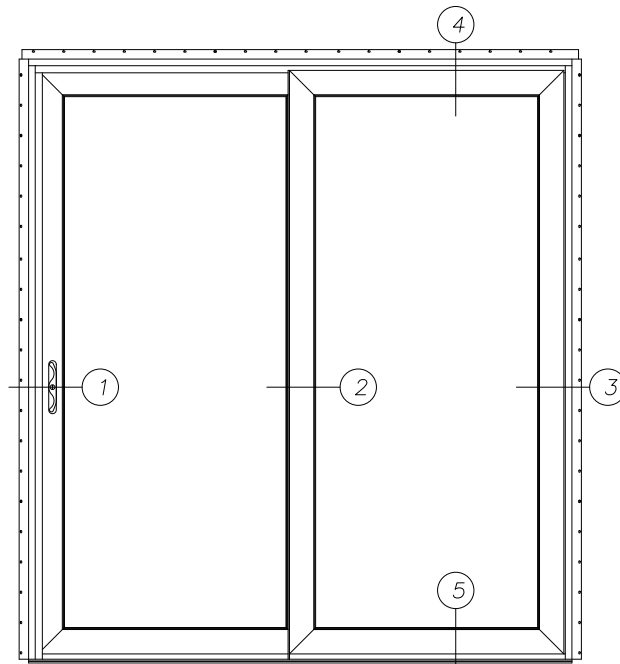

Harvey Industries, Inc.
 Vinyl Patio Door
 (1/2 Scale)

(1/20)

REV. 1/04

AS 307