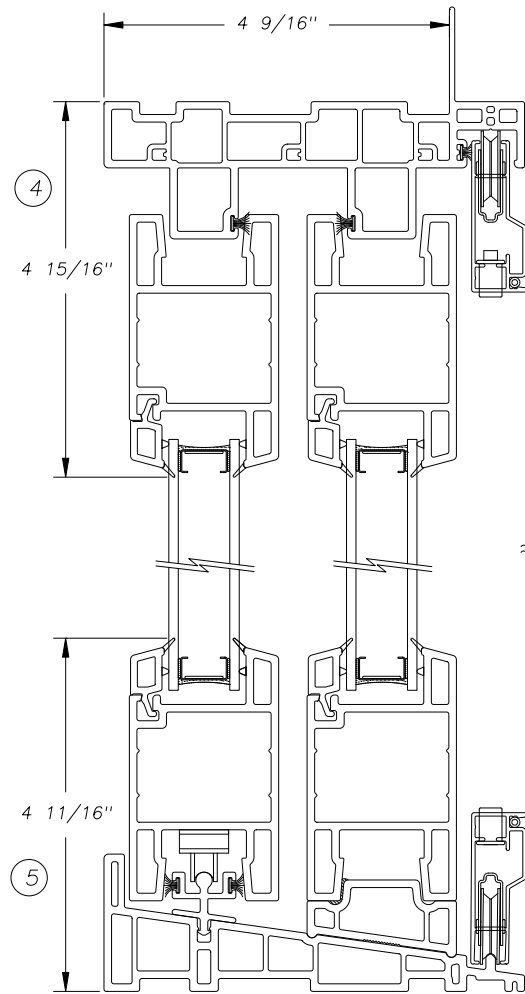

Harvey Industries, Inc.
 Vinyl Patio Door
 (1/2 Scale)

(1/20)

REV. 1/04

AS 307