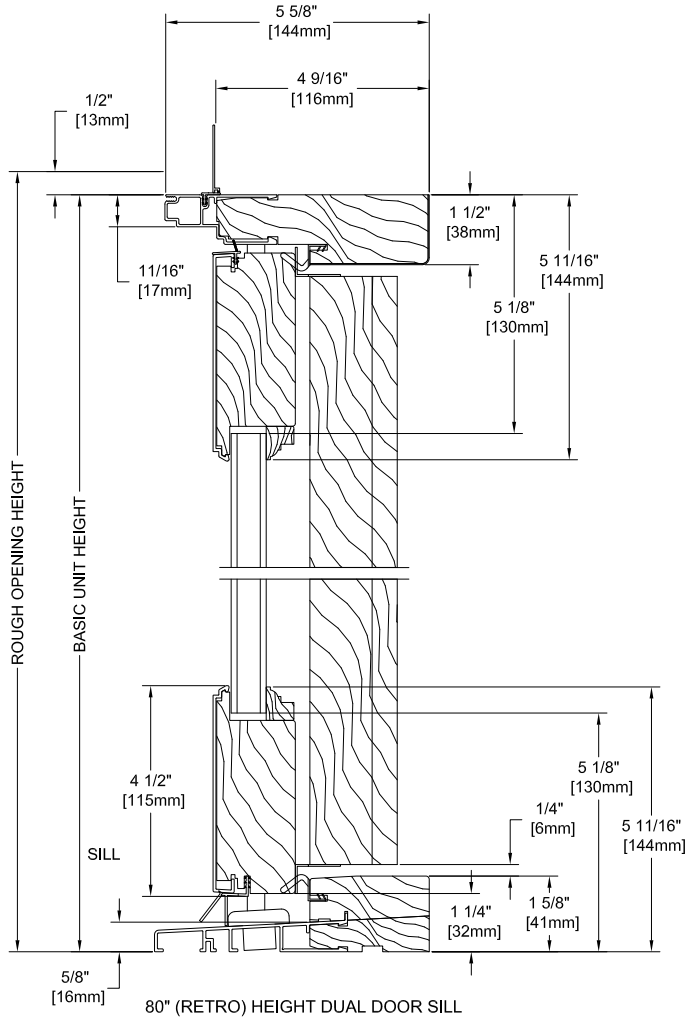

Vertical Section Views

DUAL DOOR HEAD

NOTE:
RETRO USES 4 1/2" BOTTOM RAIL AS SHOWN
6-10, 7-2 & 8-0 USES 7 1/2" BOTTOM RAIL

NOTE:
RETRO USES 4 1/2" BOTTOM RAIL AS SHOWN
6-10, 7-2 & 8-0 USES 7 1/2" BOTTOM RAIL