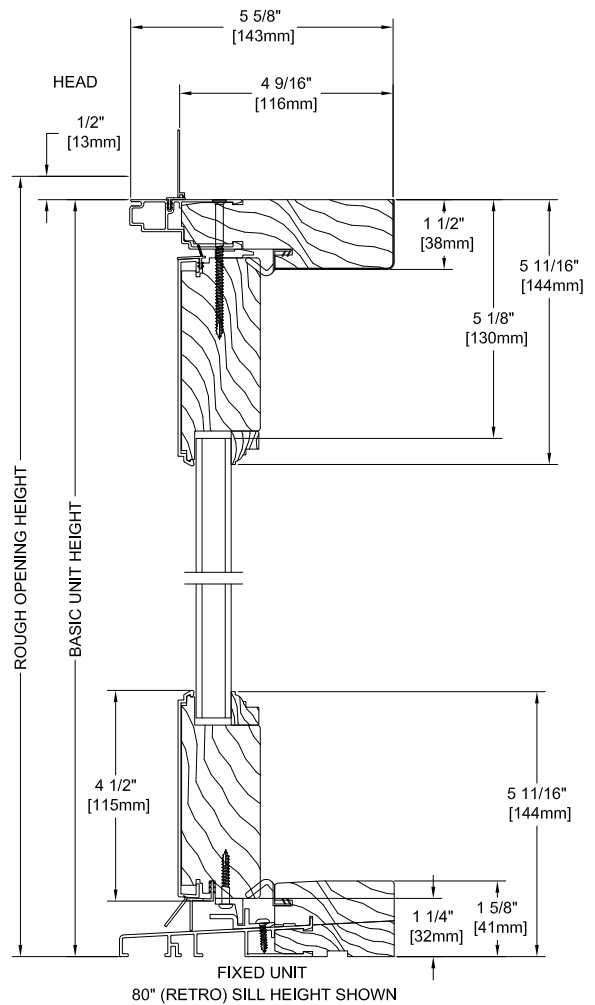

Vertical Section Views

DUAL DOOR HEAD

NOTE:
RETRO USES 4 1/2" BOTTOM RAIL AS SHOWN
6-10, 7-2 & 8-0 USES 7 1/2" BOTTOM RAIL

NOTE:
RETRO USES 4 1/2" BOTTOM RAIL AS SHOWN
6-10, 7-2 & 8-0 USES 7 1/2" BOTTOM RAIL