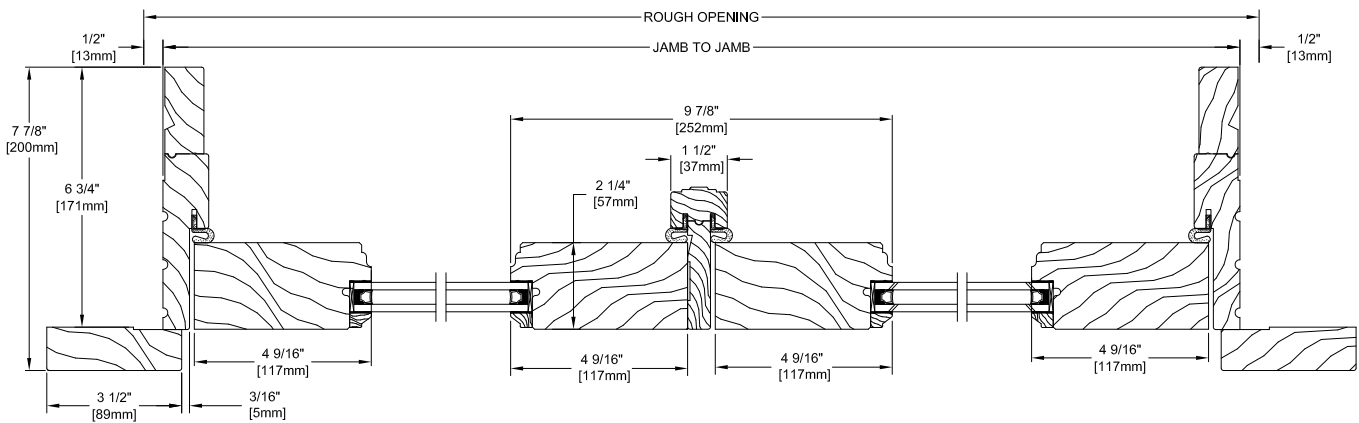

Hurd Historic
Windows and Doors
French Outswing Door - 2 1/4" Panel

SECTION DETAILS
Scale: 1"=1"

Horizontal & Vertical Section

DOUBLE FRENCH DOOR OUTSWING VERTICAL SECTION
Heritage interior profile shown (Ovalo interior Profile available)

DOUBLE FRENCH DOOR OUTSWING HORIZONTAL SECTION