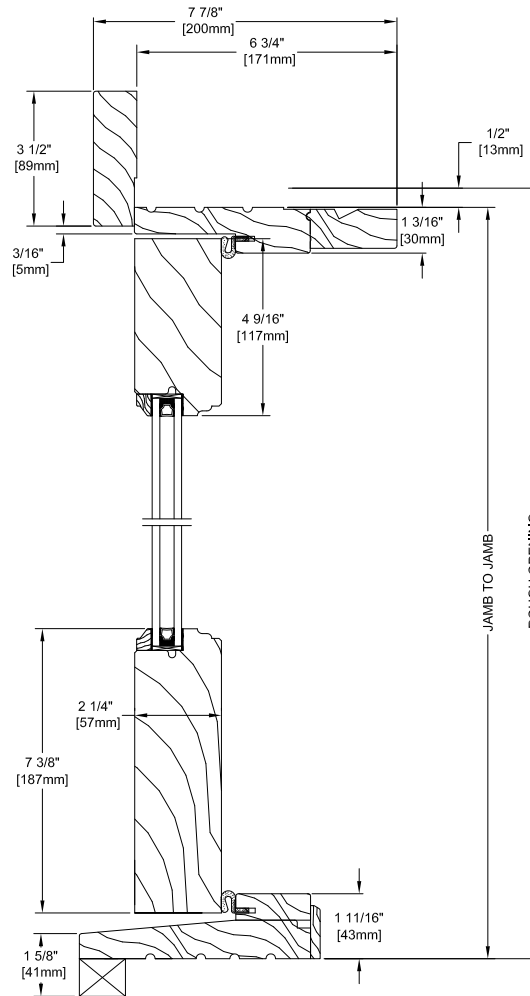

Hurd Historic
Windows and Doors
French Outswing Door - 2 1/4" Panel

SECTION DETAILS
Scale: 1"=1"

Horizontal & Vertical Section

DOUBLE FRENCH DOOR OUTSWING VERTICAL SECTION
Heritage interior profile shown (Ovalo interior Profile available)

DOUBLE FRENCH DOOR OUTSWING HORIZONTAL SECTION