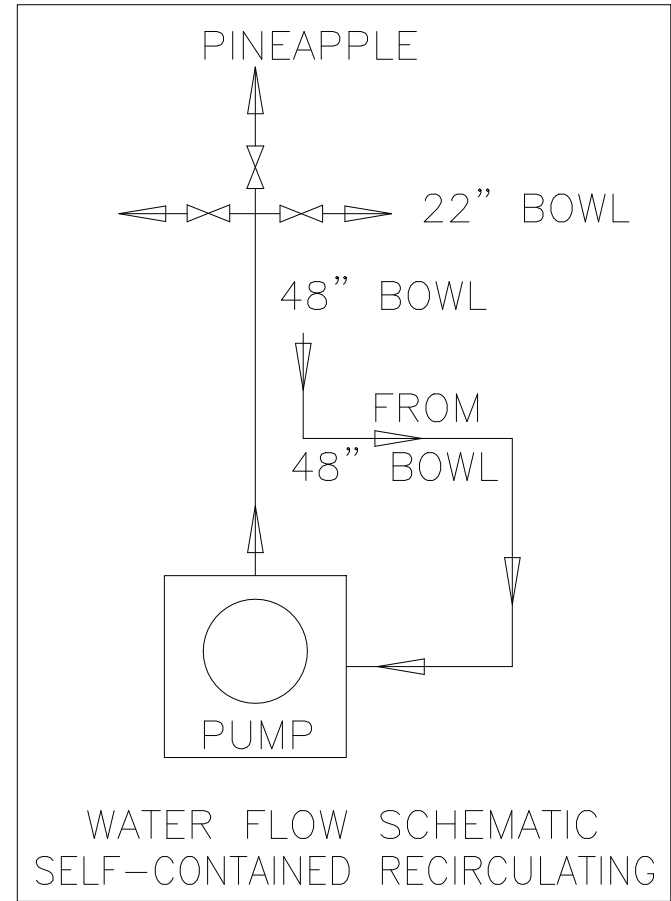

©1990 Kenneth Lynch & Sons
Wilton CT 06897

KENNETH LYNCH & SONS

114 WILLENBROCK ROAD
OXFORD, CT 06478
PHONE 203-264-2831
FAX 203-264-2833

4860 FOUNTAIN - SELF CONTAINED

Scale: FAX

Date: 3/30/09

Drawn: S.L.A.

MAT'L: CAST STONE

#4860-SC-FX