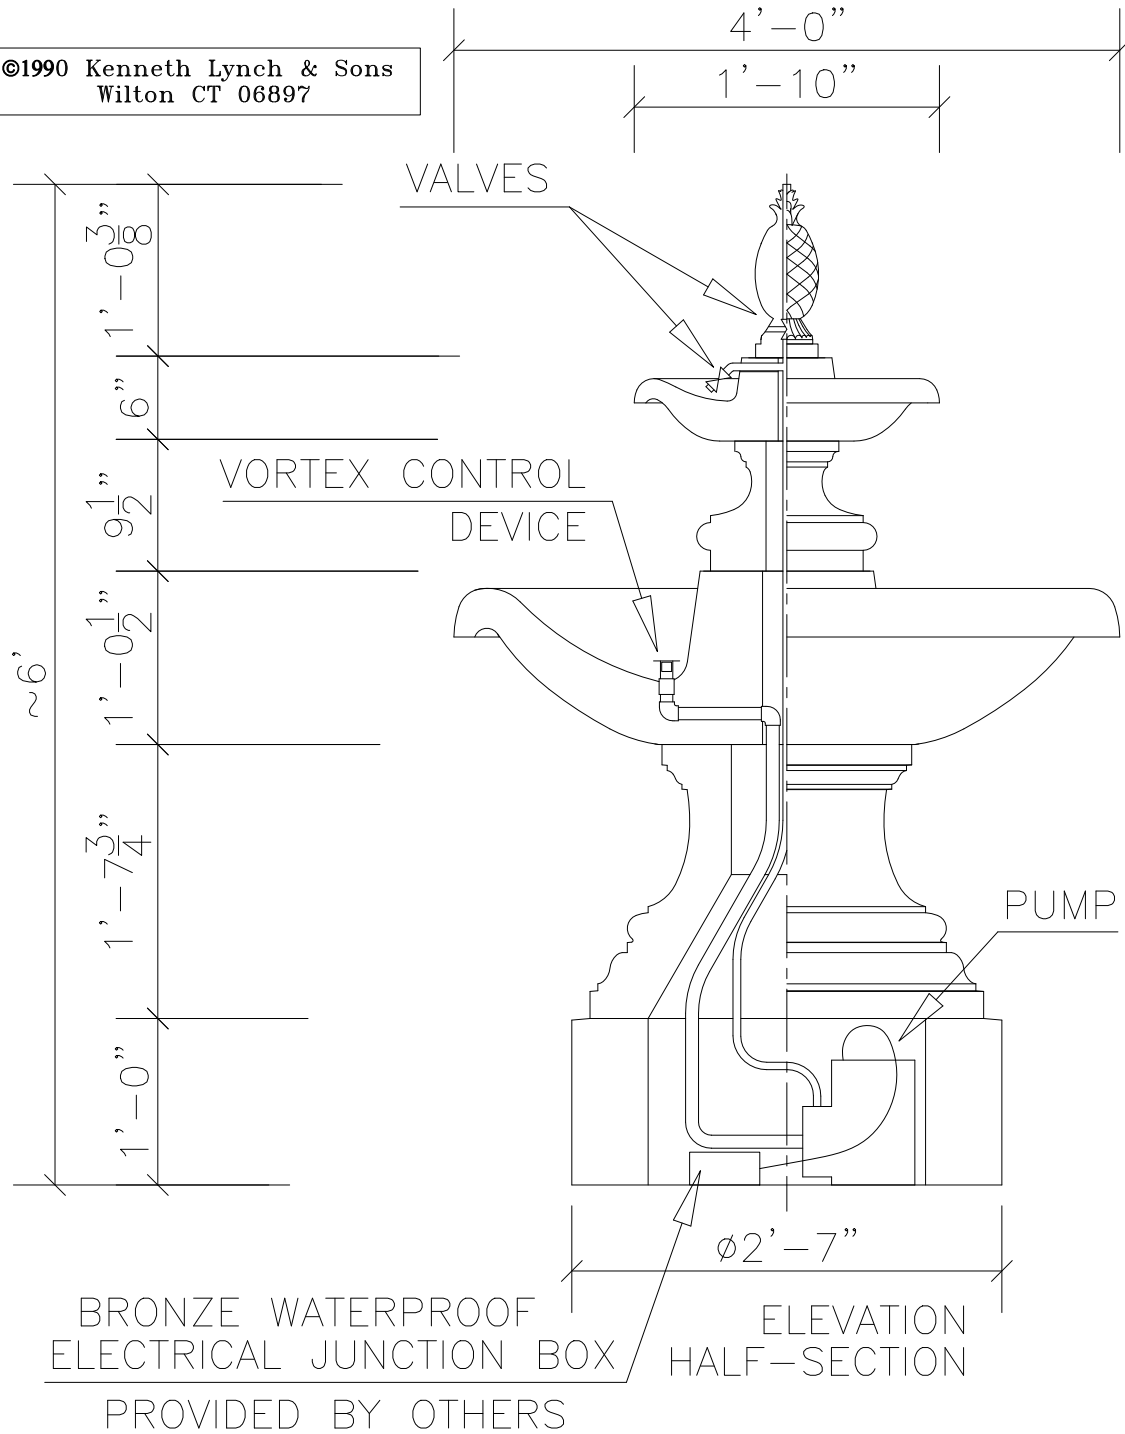

©1990 Kenneth Lynch & Sons
Wilton CT 06897

KENNETH LYNCH & SONS

114 WILLENBROCK ROAD
OXFORD, CT 06478
PHONE 203-264-2831
FAX 203-264-2833

4860 FOUNTAIN - SELF CONTAINED

Scale: FAX

Date: 3/30/09

Drawn: S.L.A.

MAT'L: CAST STONE

#4860-SC-FX