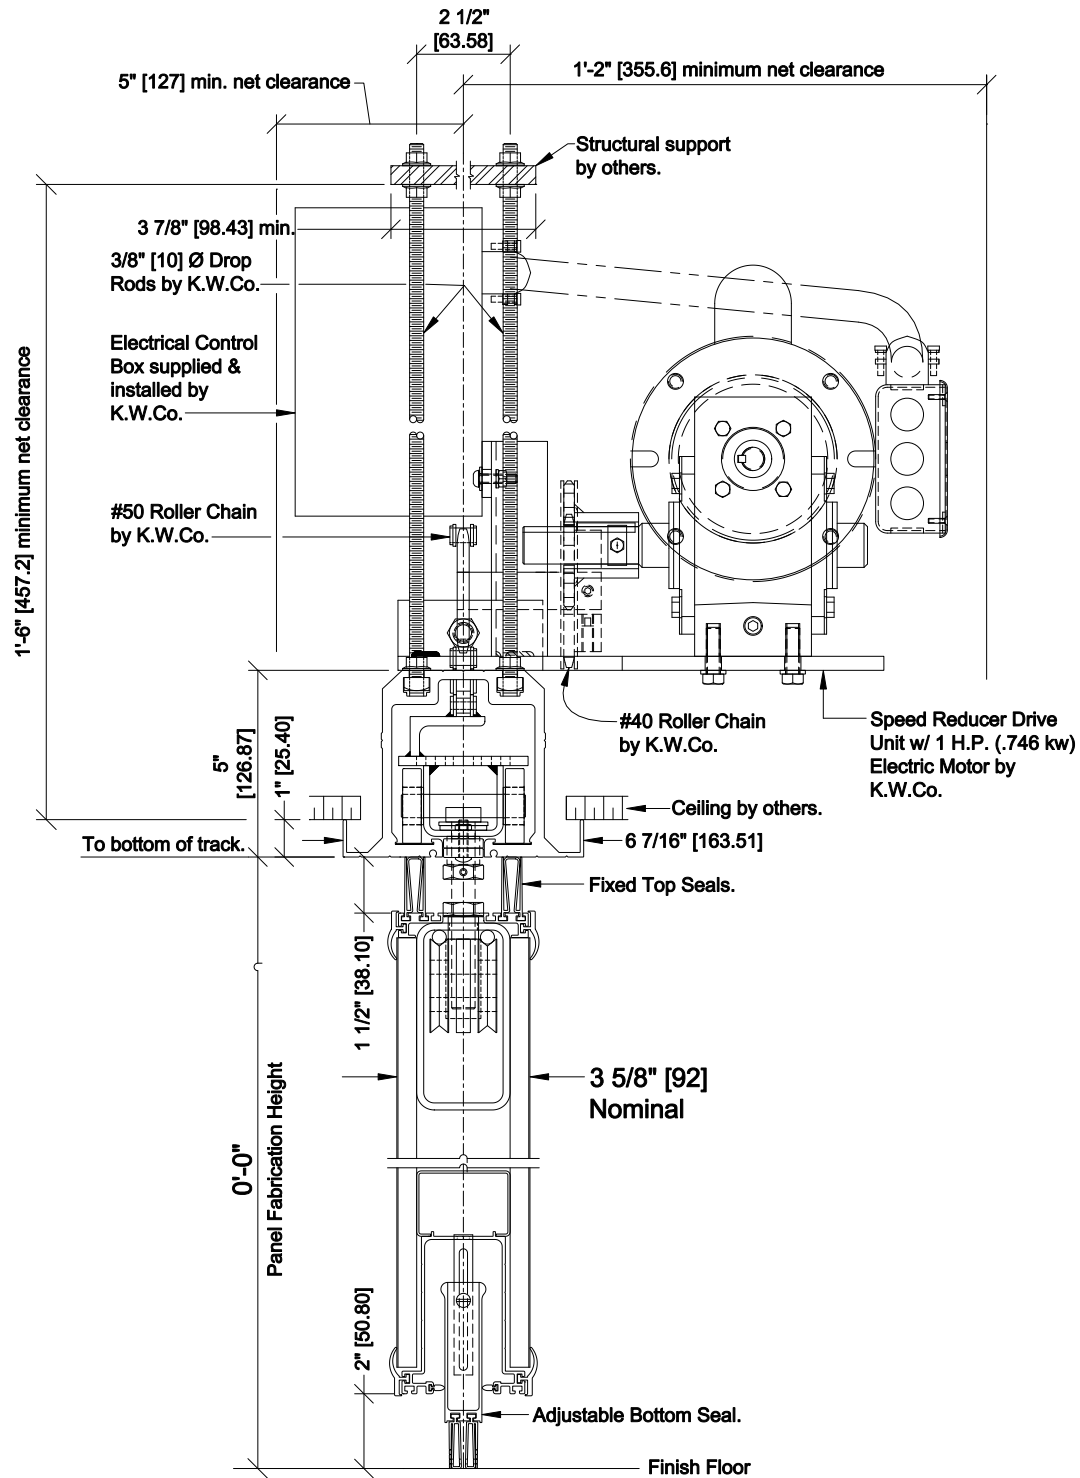

H.D. Continuously Hinged / Electric Steel Track

Vertical Detail
Model 3050 w/ Speed Reducer Drive Unit