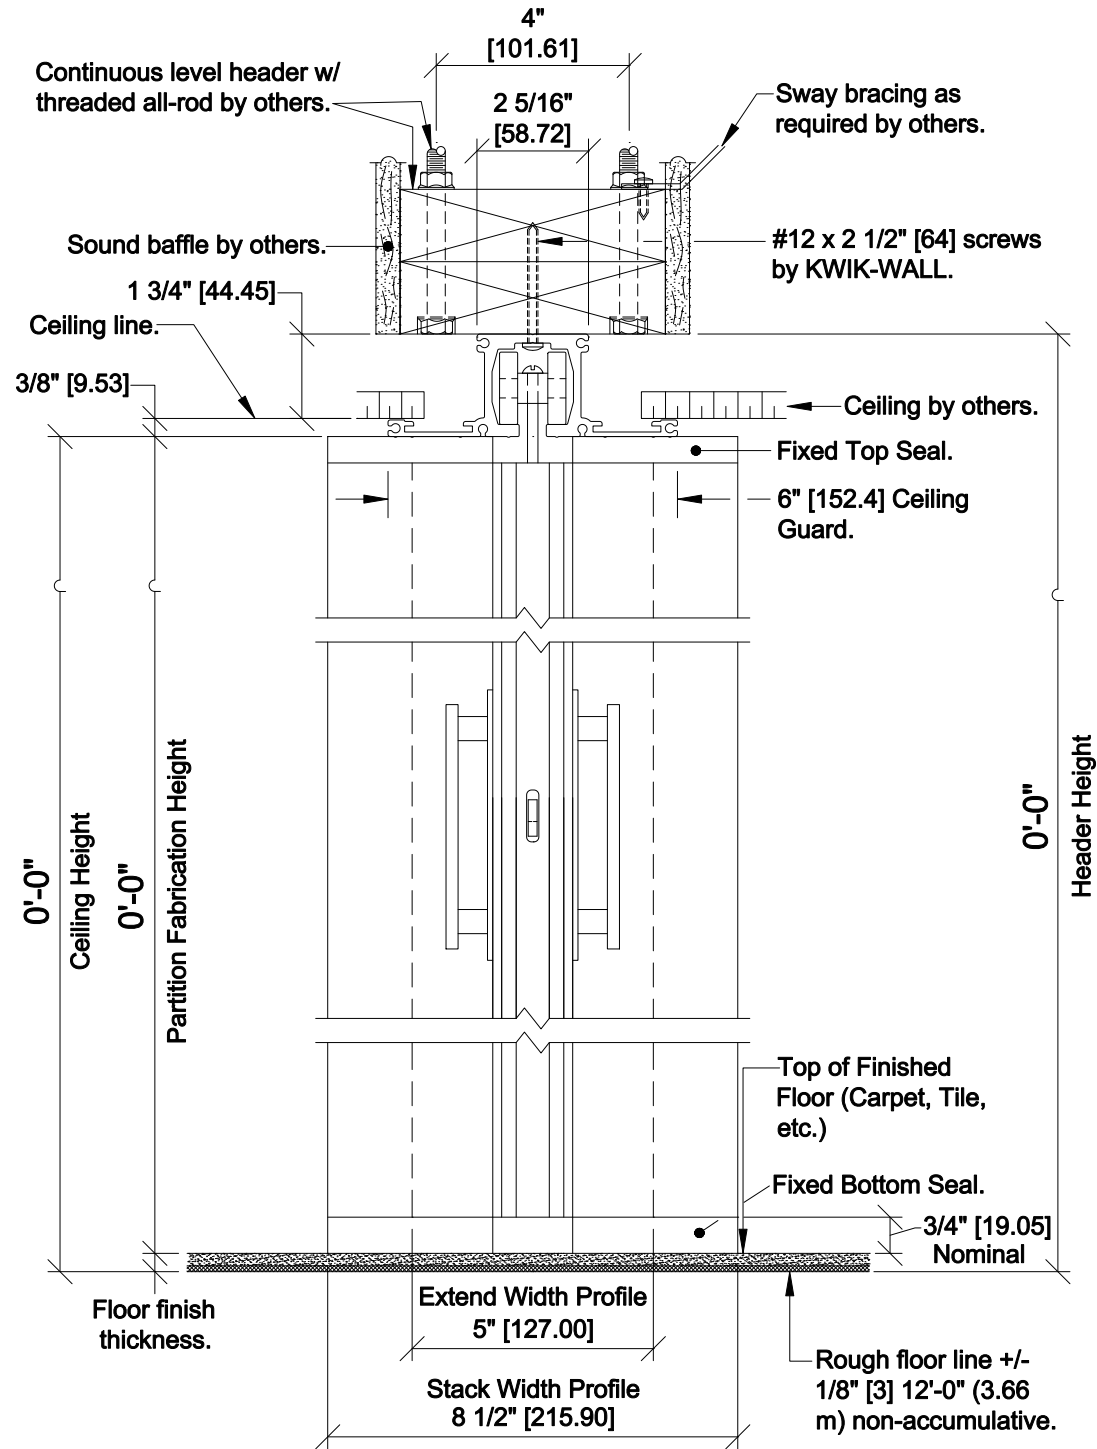

208 Acoustical Heavy-Duty Aluminum Track w/ Ceiling Guard

Vertical Section - Model 208