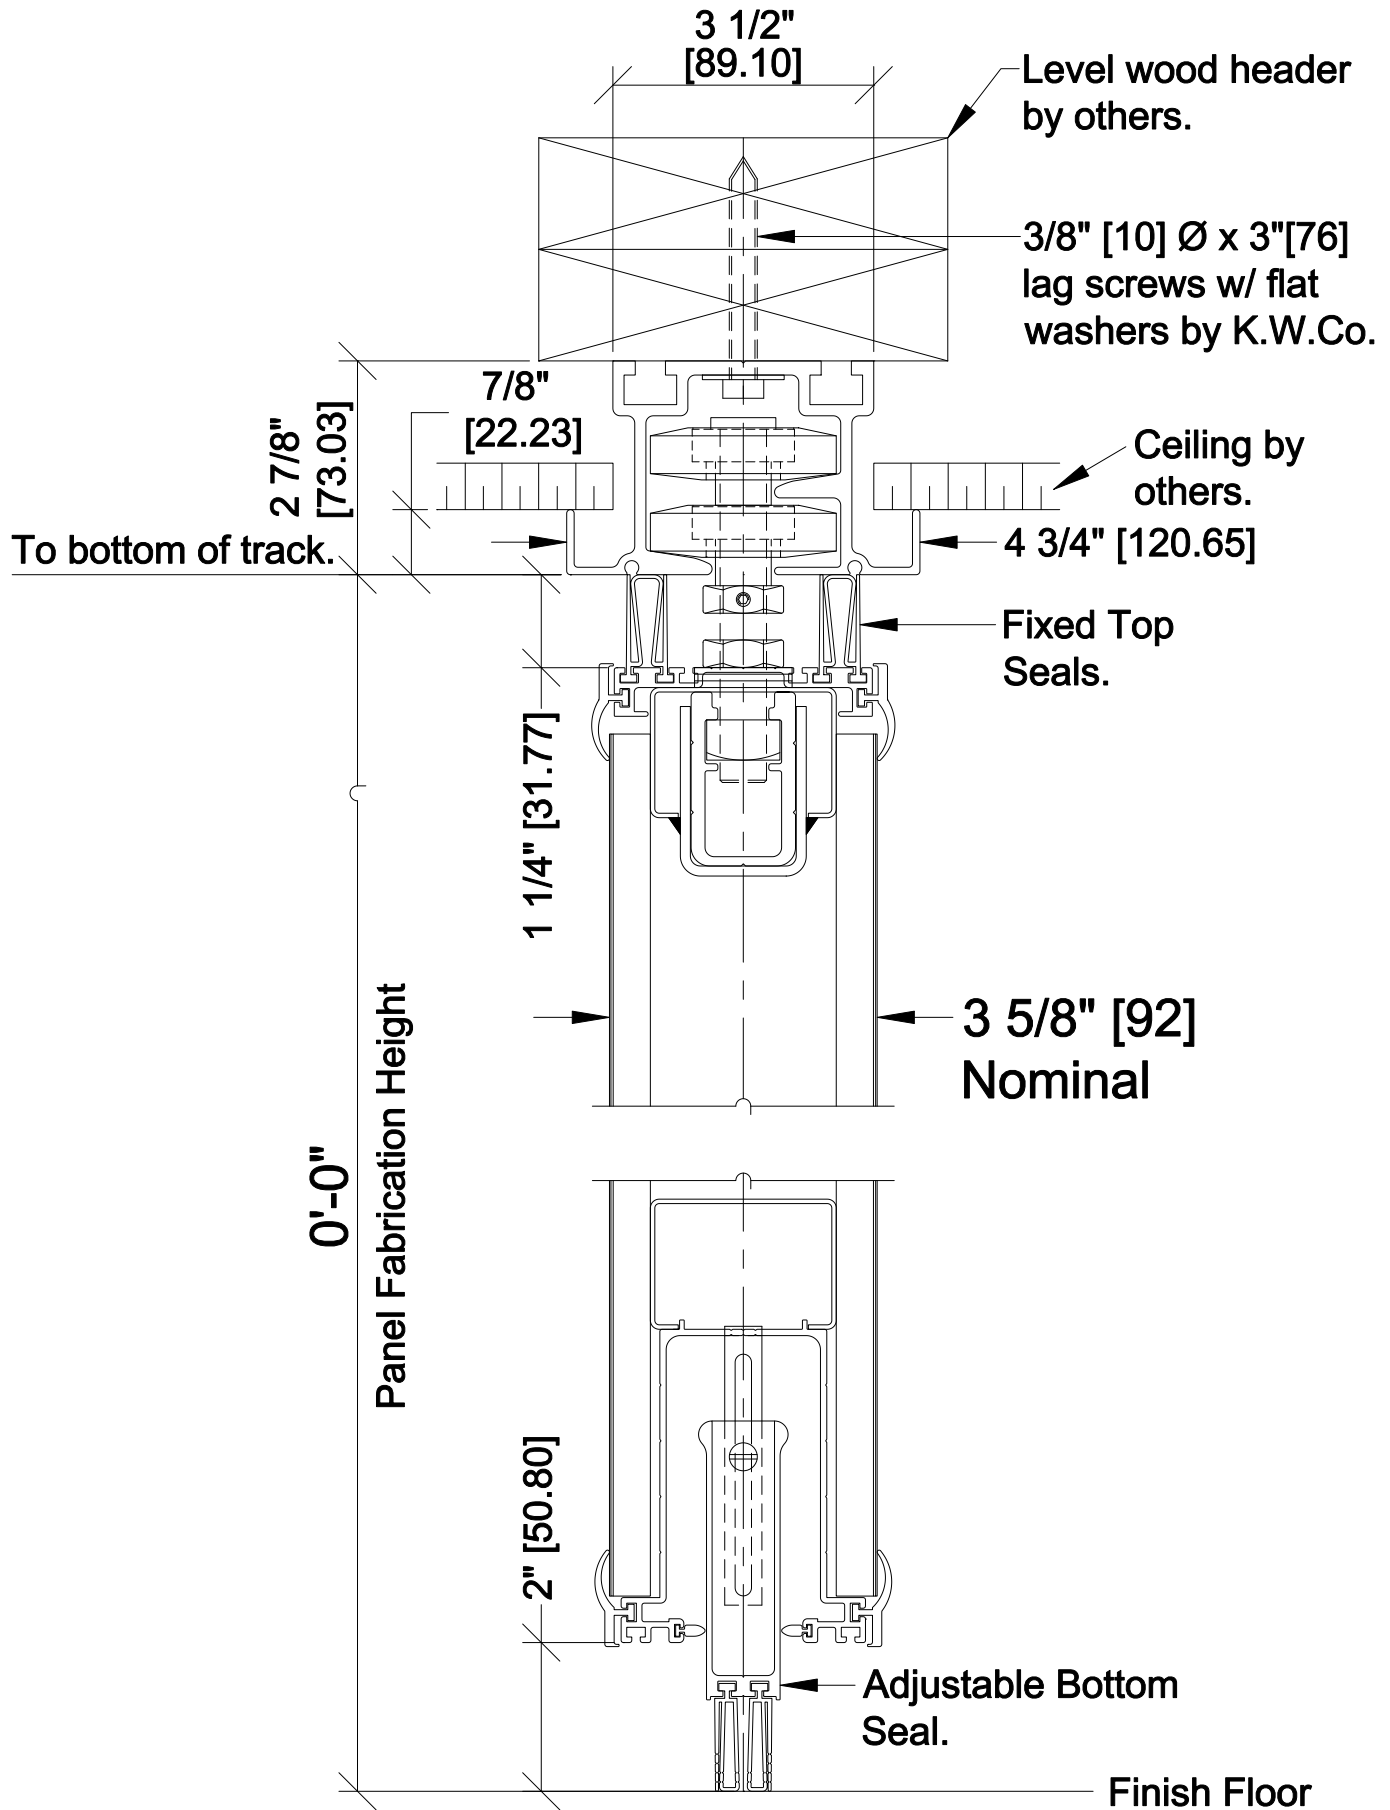

425 Multi-Directional Aluminum Track

Vertical Detail
Model 3020