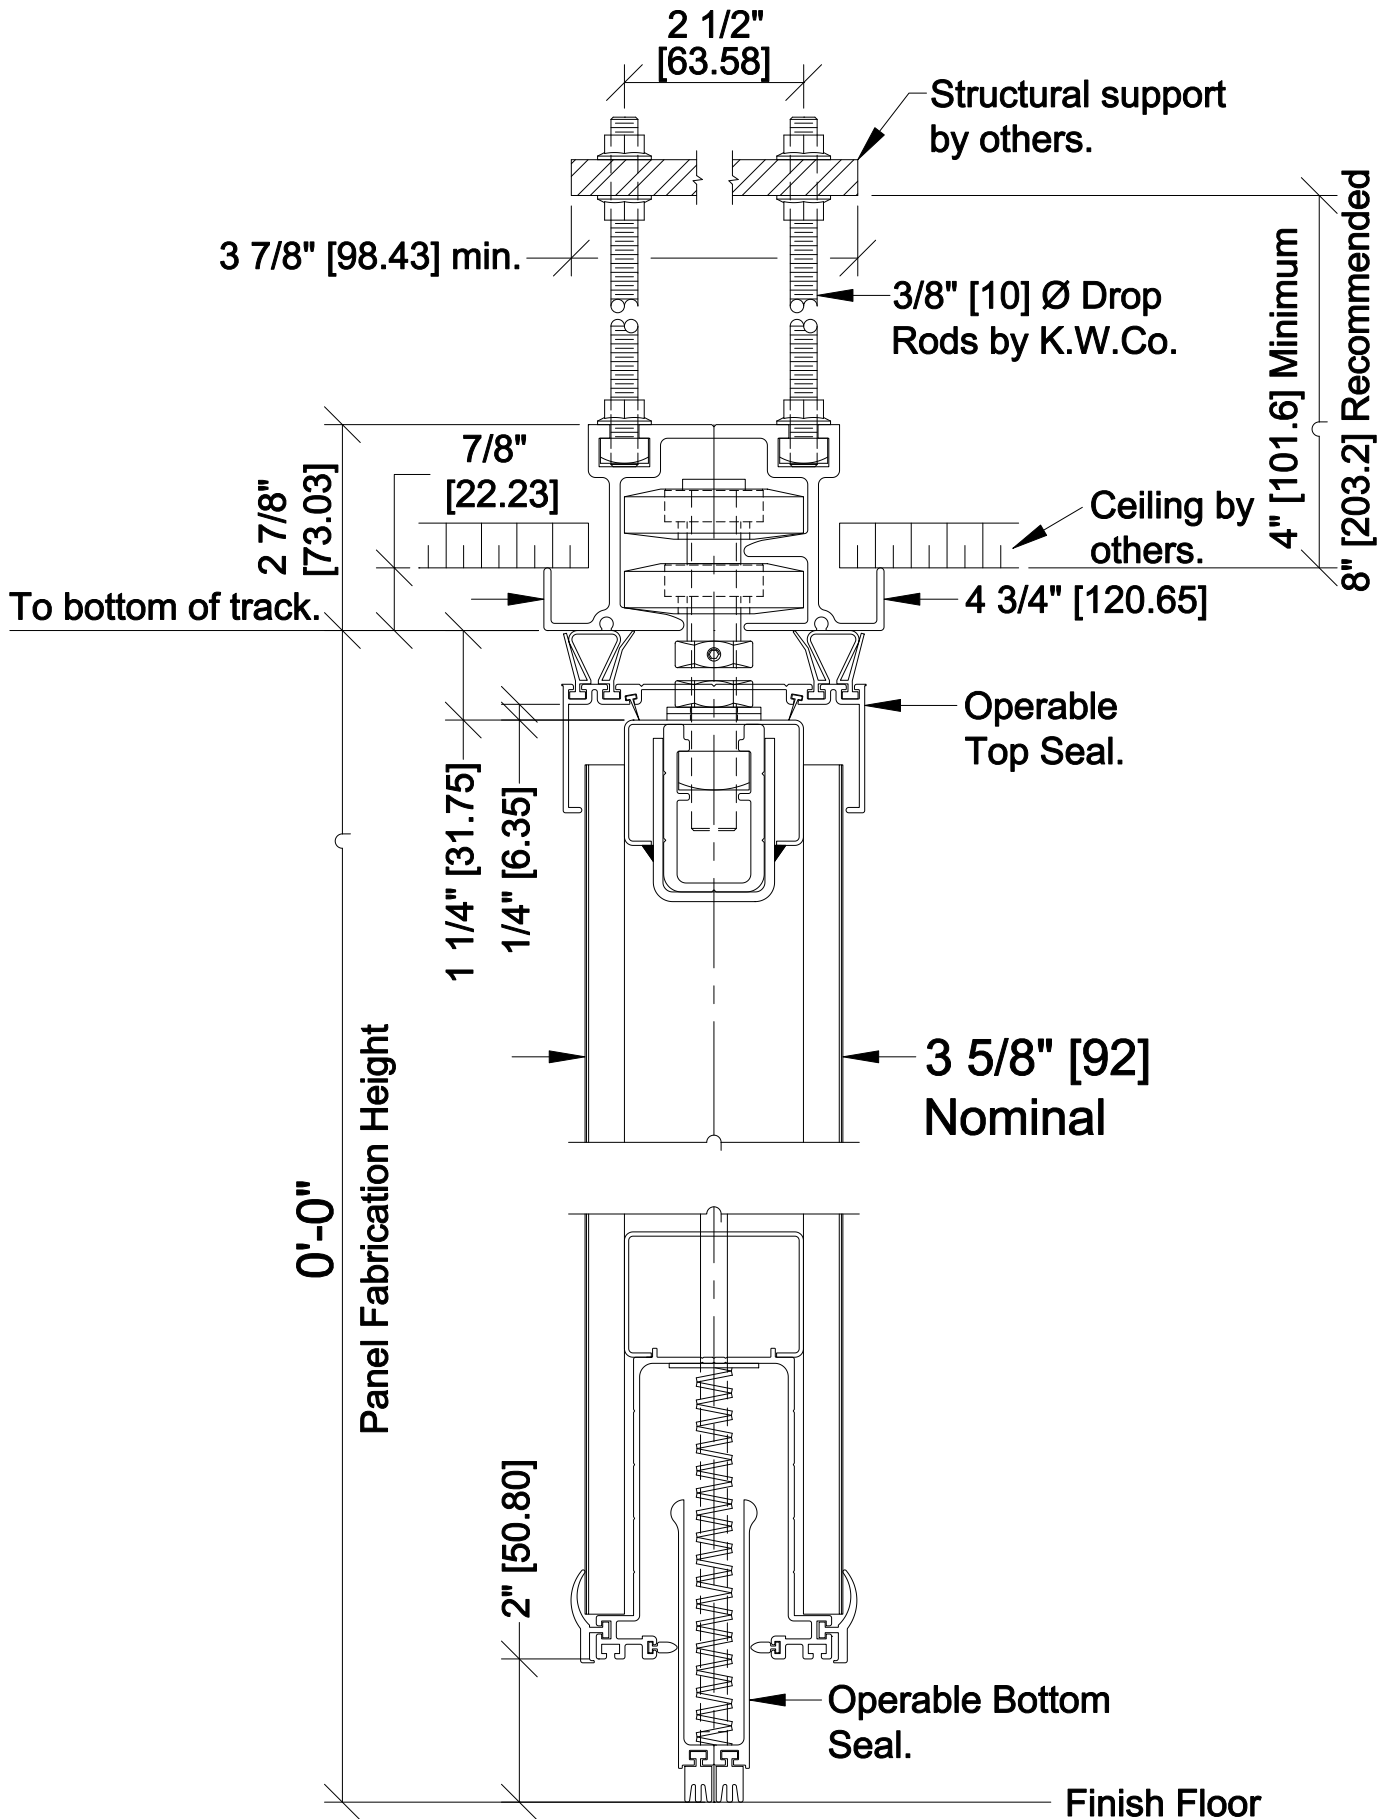

425 Multi-Directional Aluminum Track

Vertical Detail
Model 3020