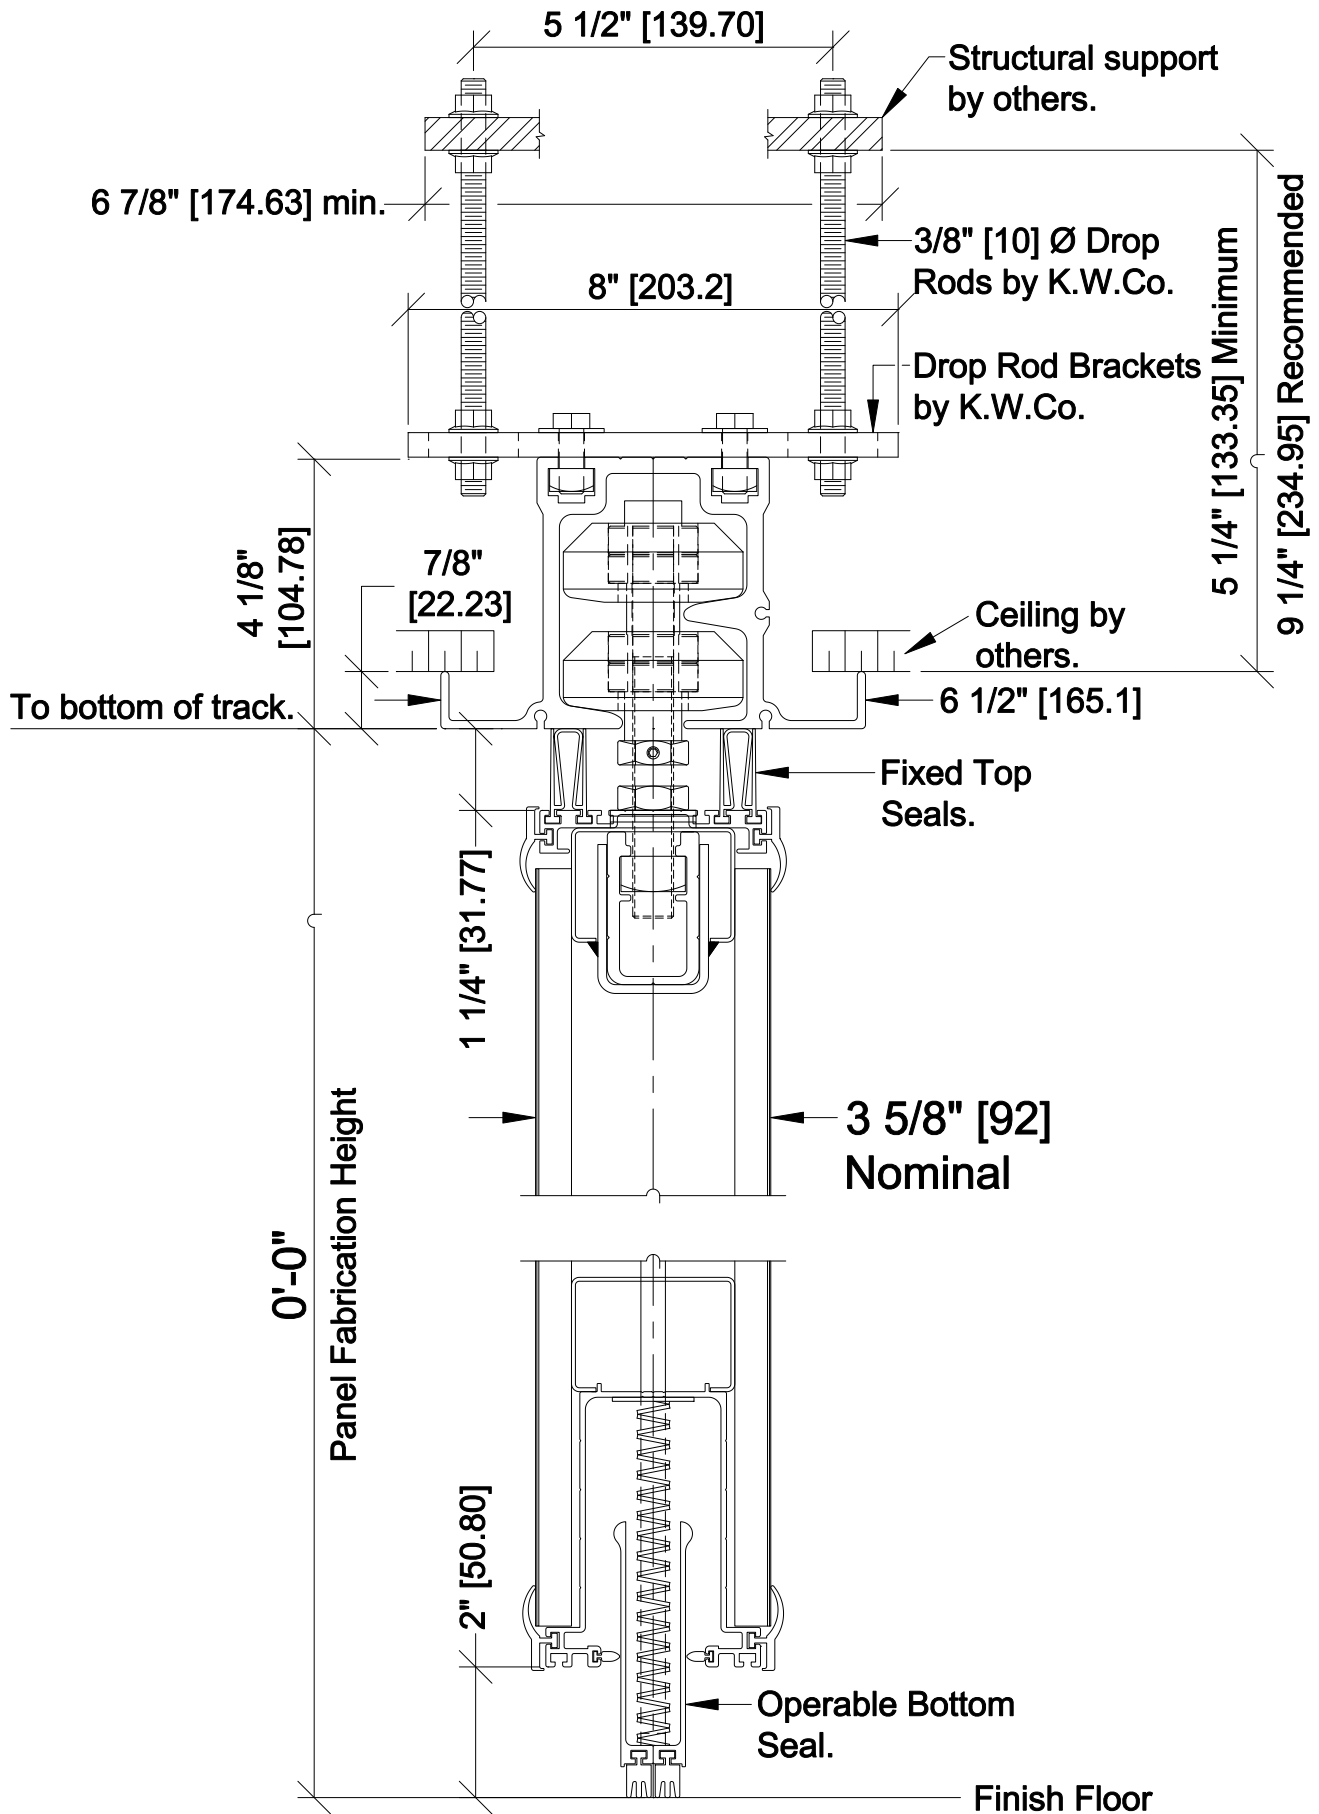

850 Multi-Directional Aluminum Track

Vertical Detail
Model 3020