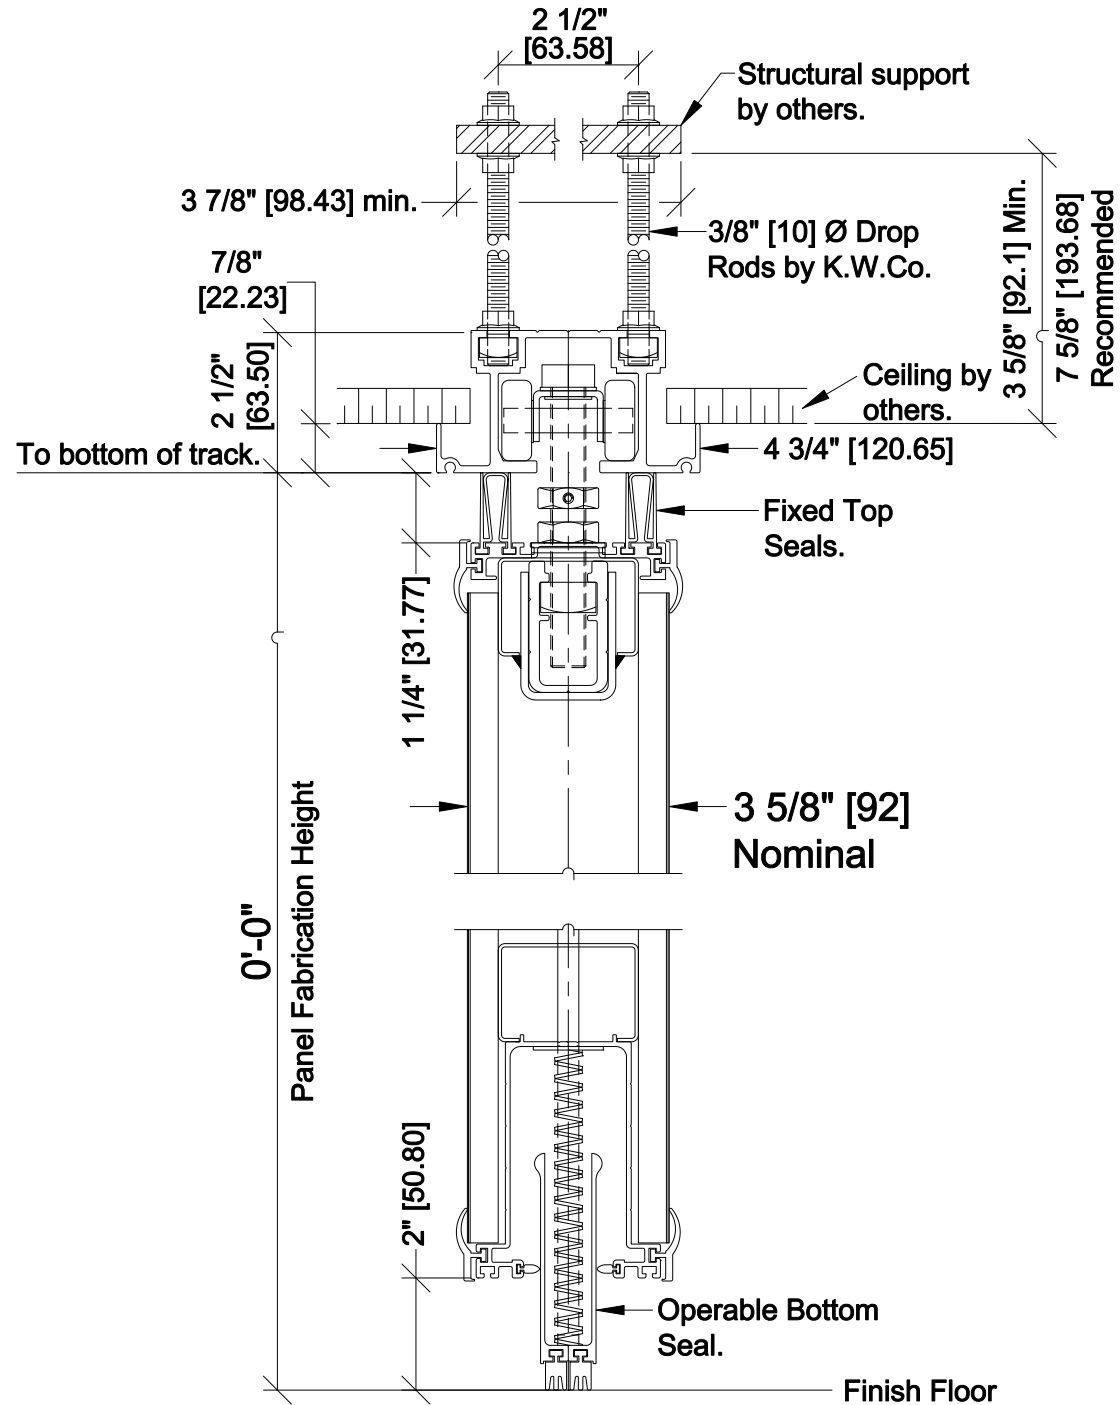

# 425 Hinged Pairs Aluminum Track

Vertical Detail  
Model 3030