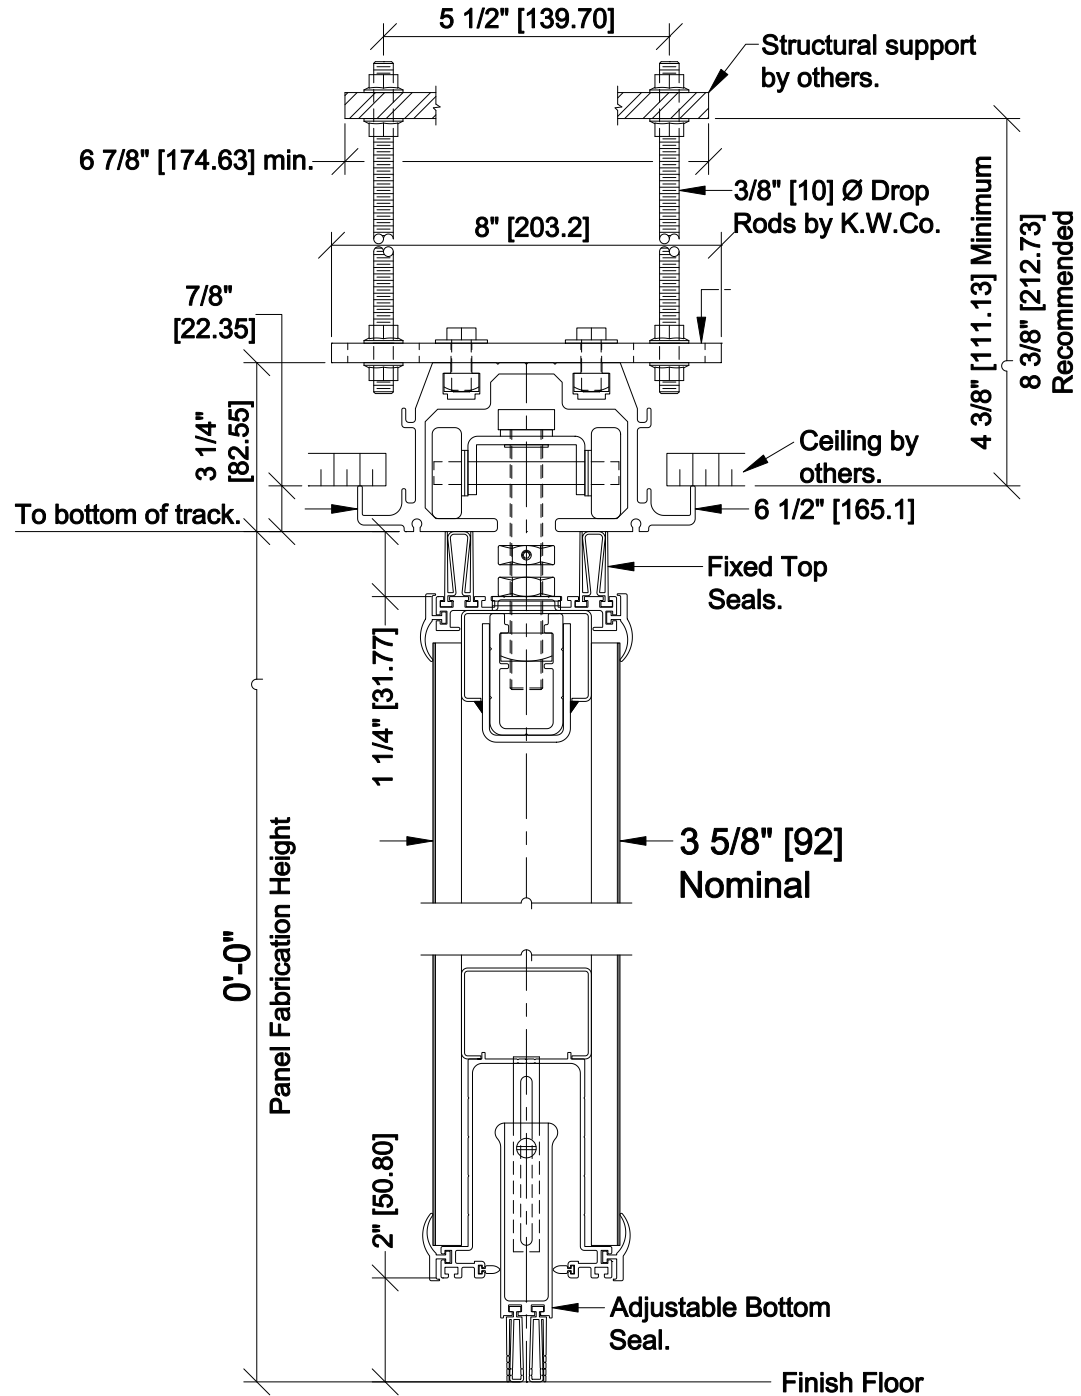

850 Hinged Pairs Aluminum Track

Vertical Detail
Model 3030