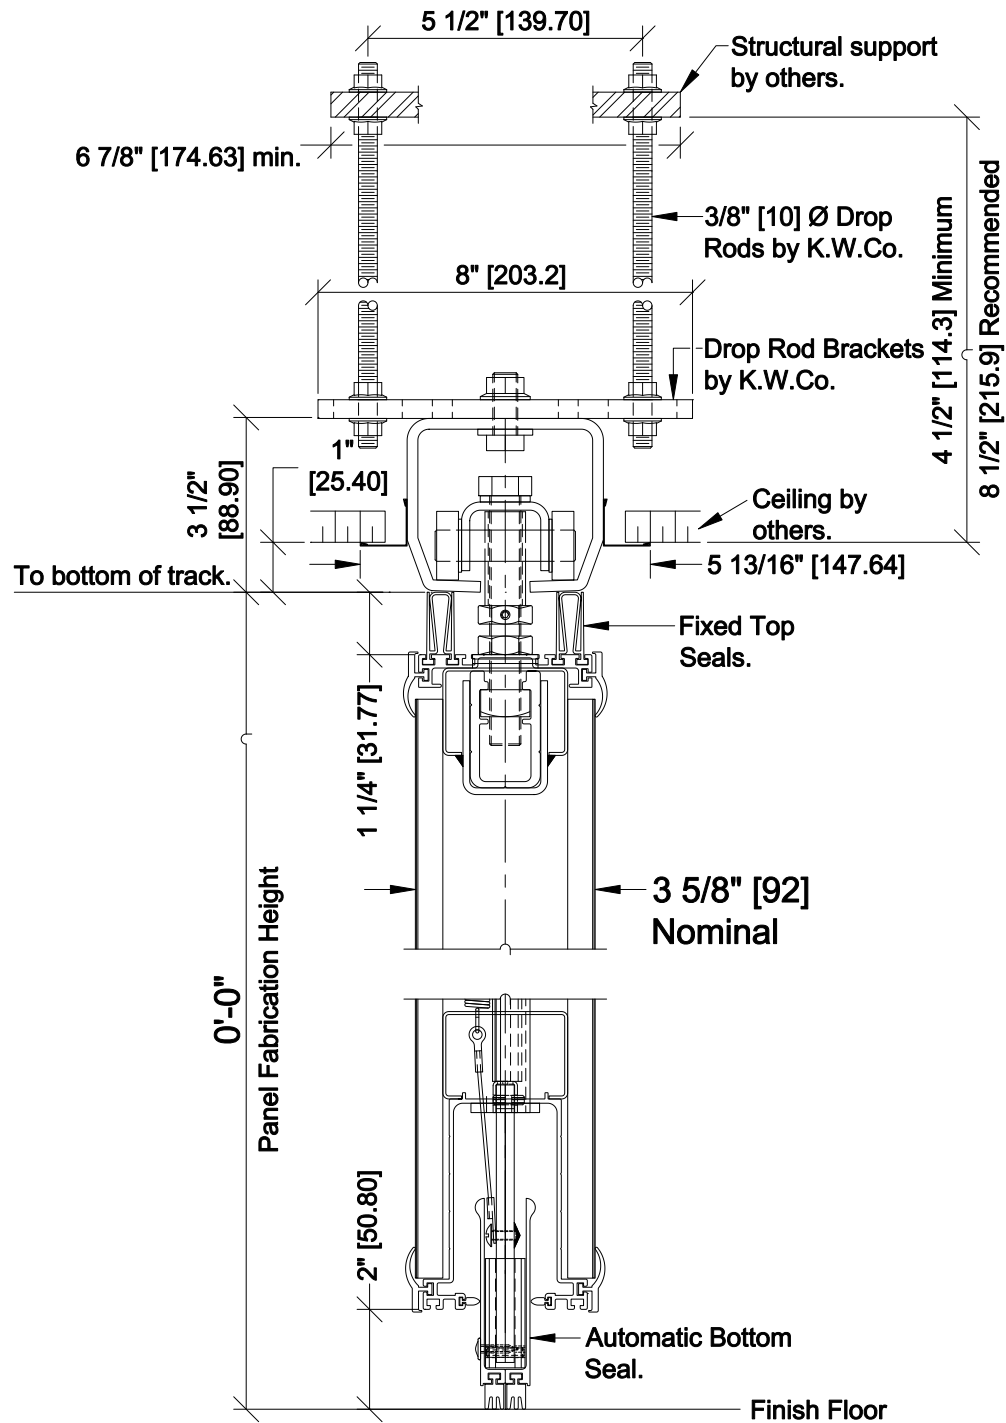

850 Hinged Pairs Steel Track

Vertical Detail
Model 3030