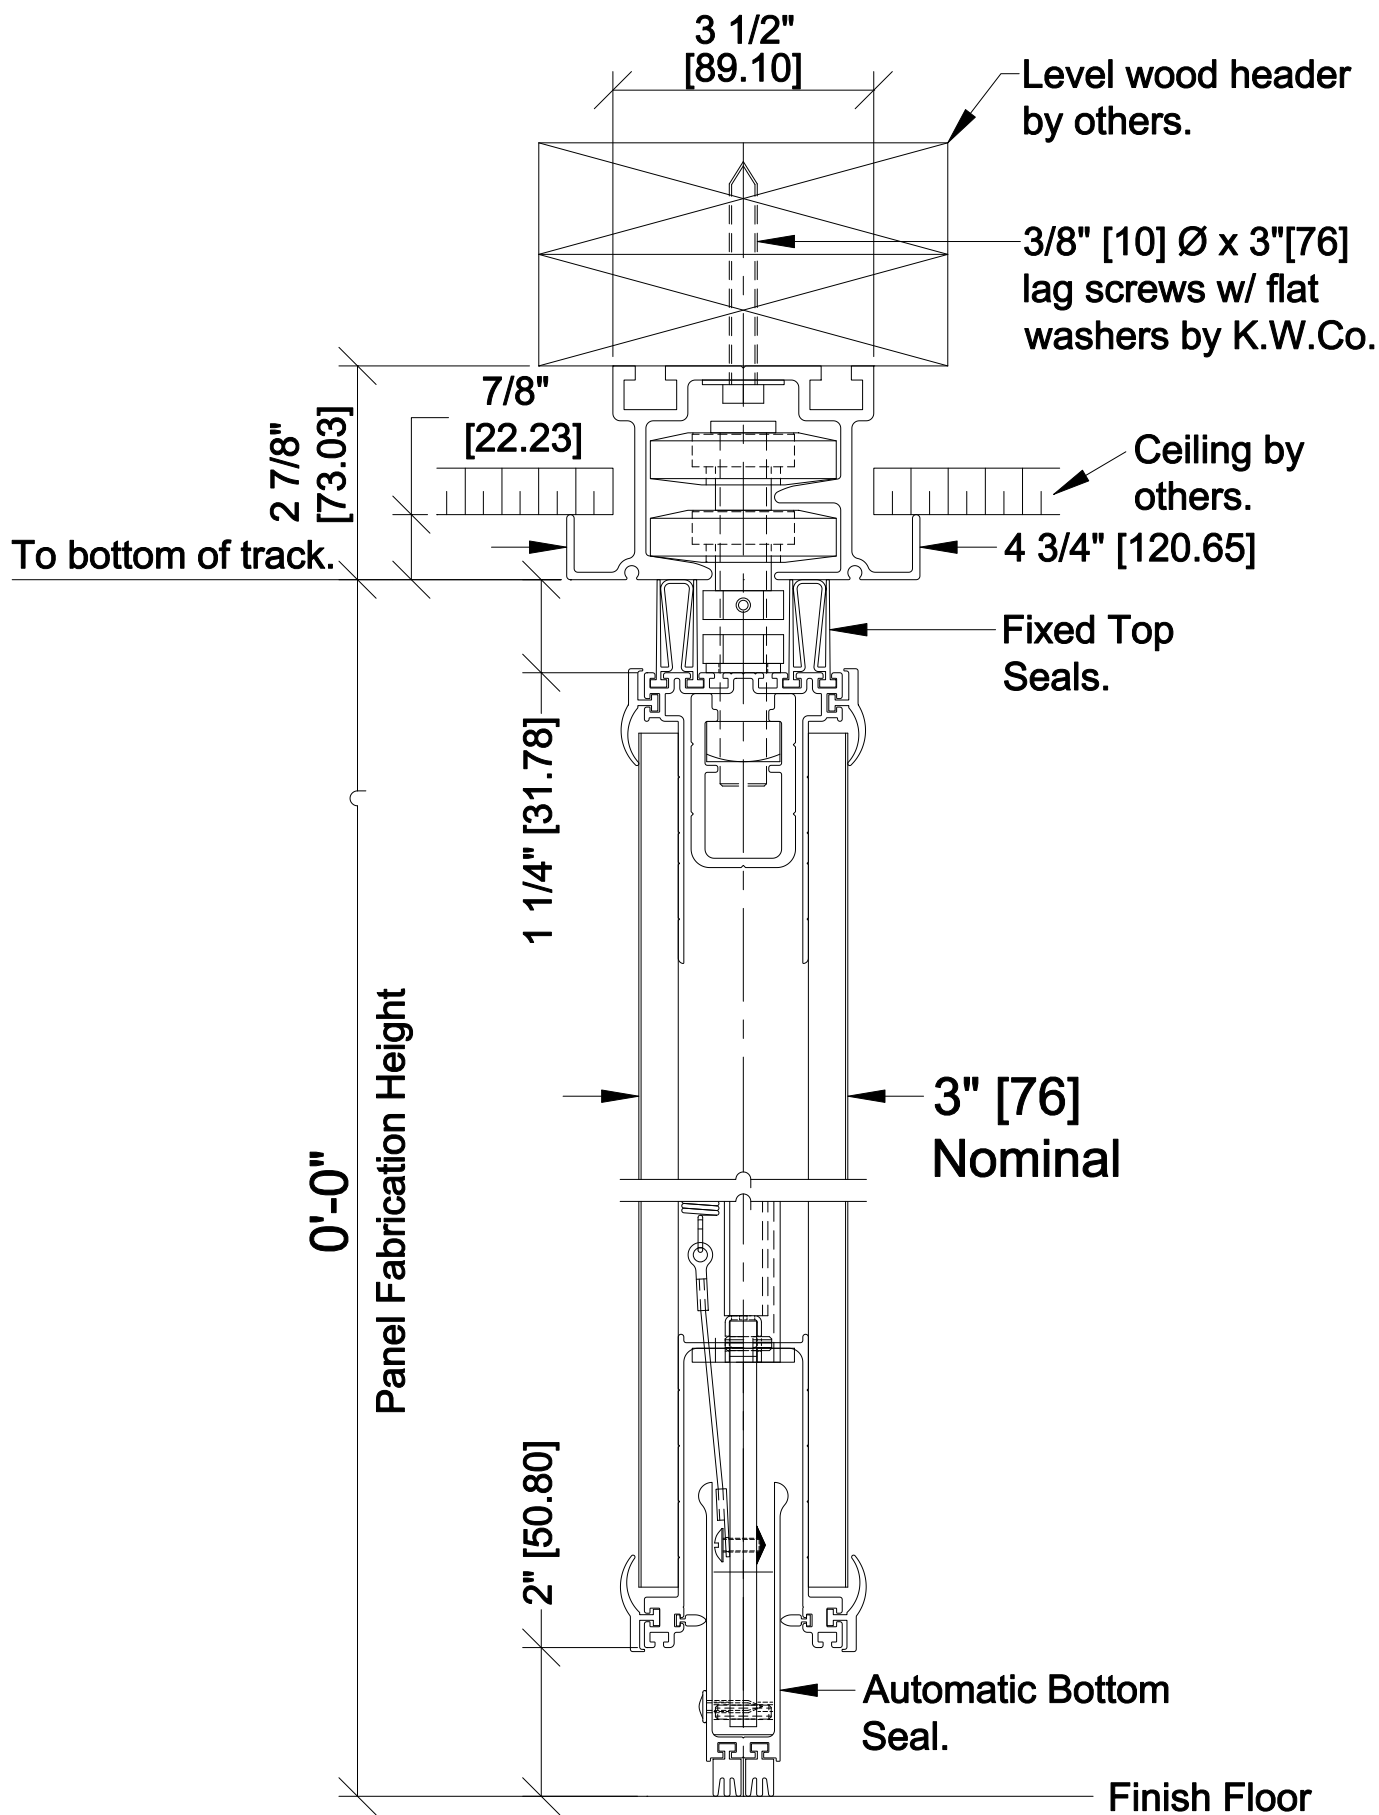

# 425 Multi-Directional Aluminum Track

Vertical Detail  
Model 2020