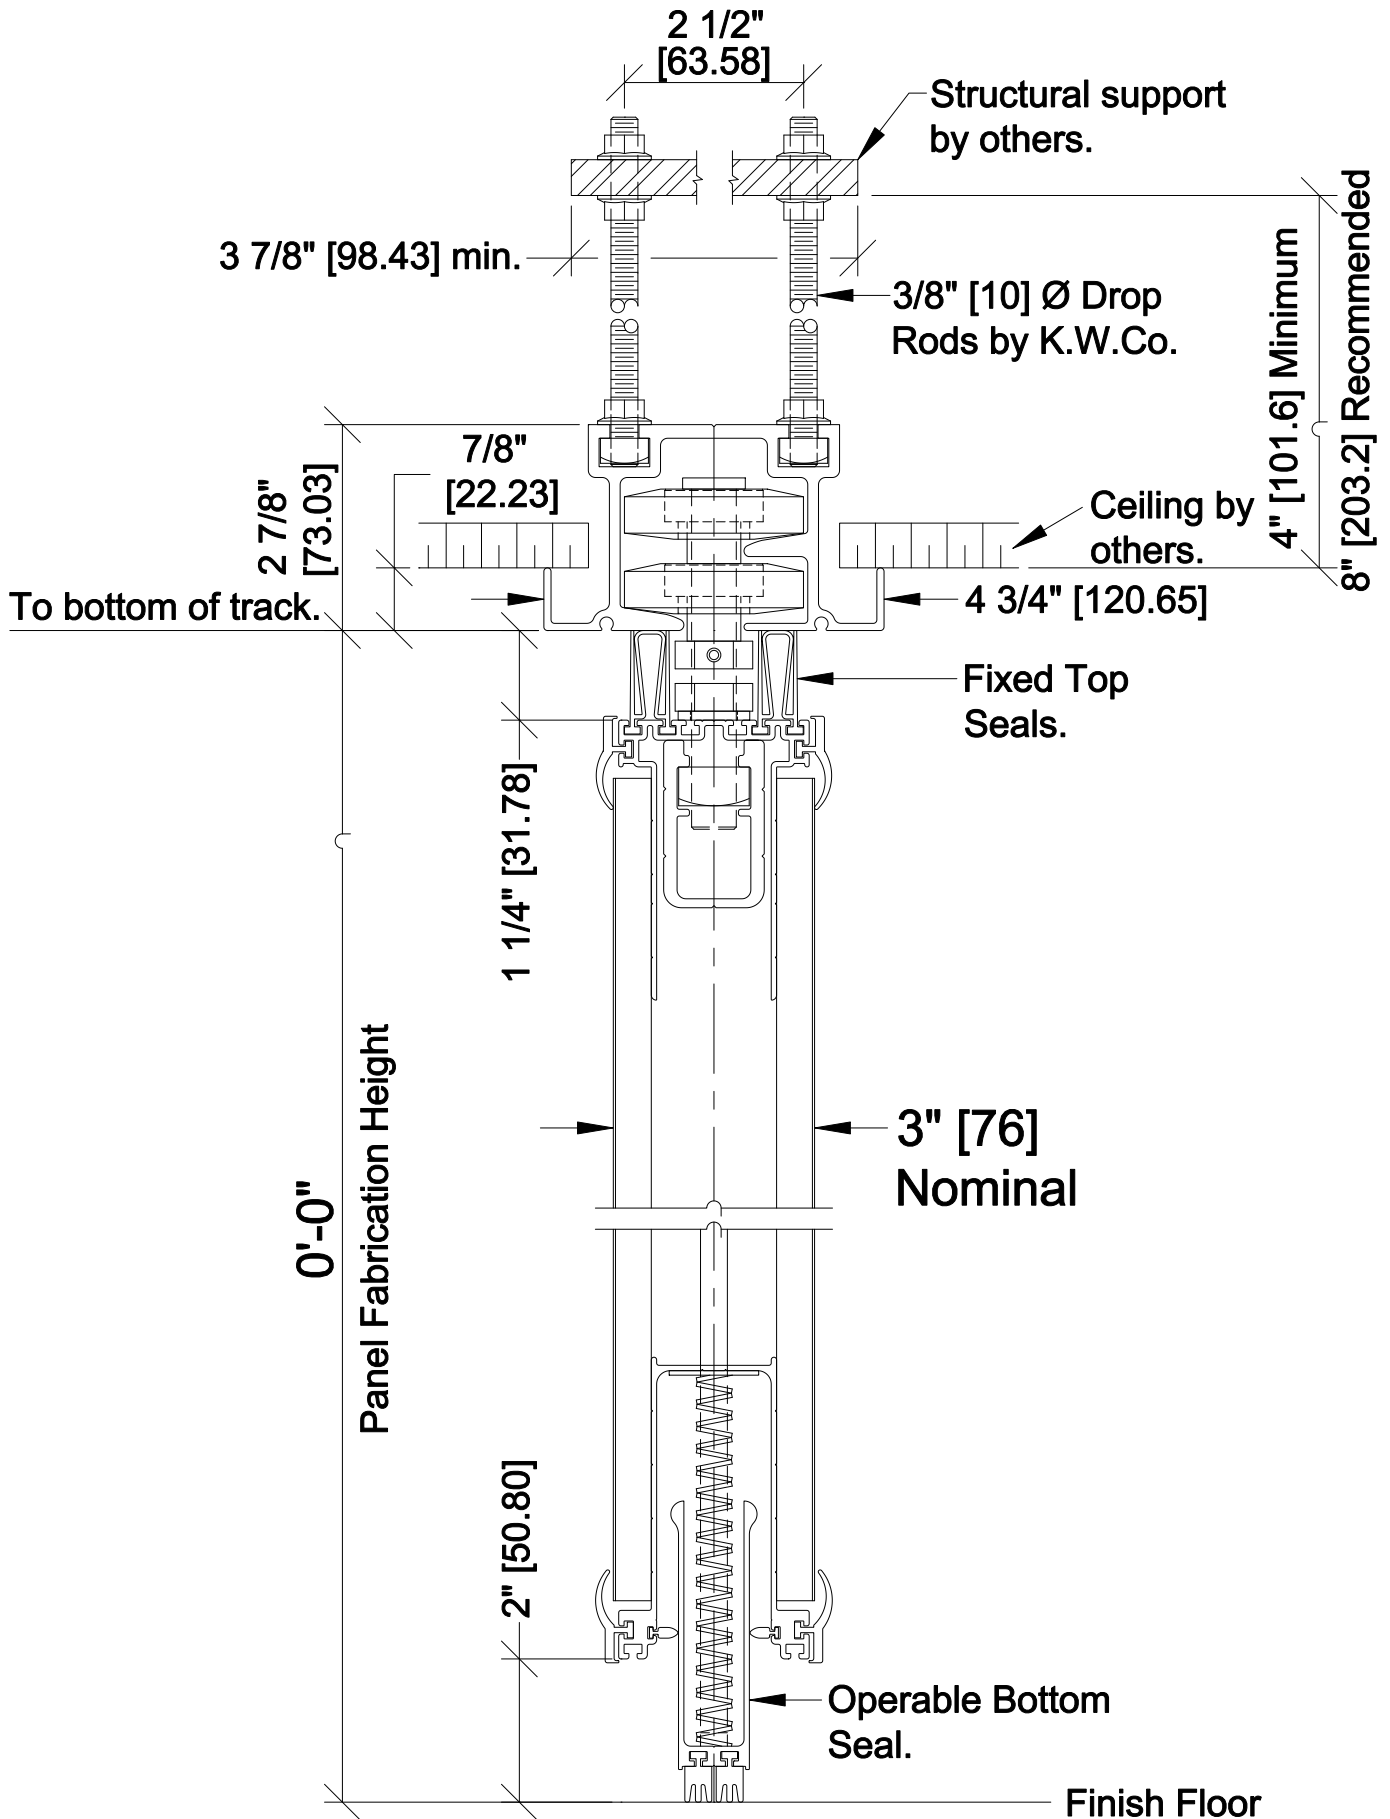

# 425 Multi-Directional Aluminum Track

Vertical Detail  
Model 2020