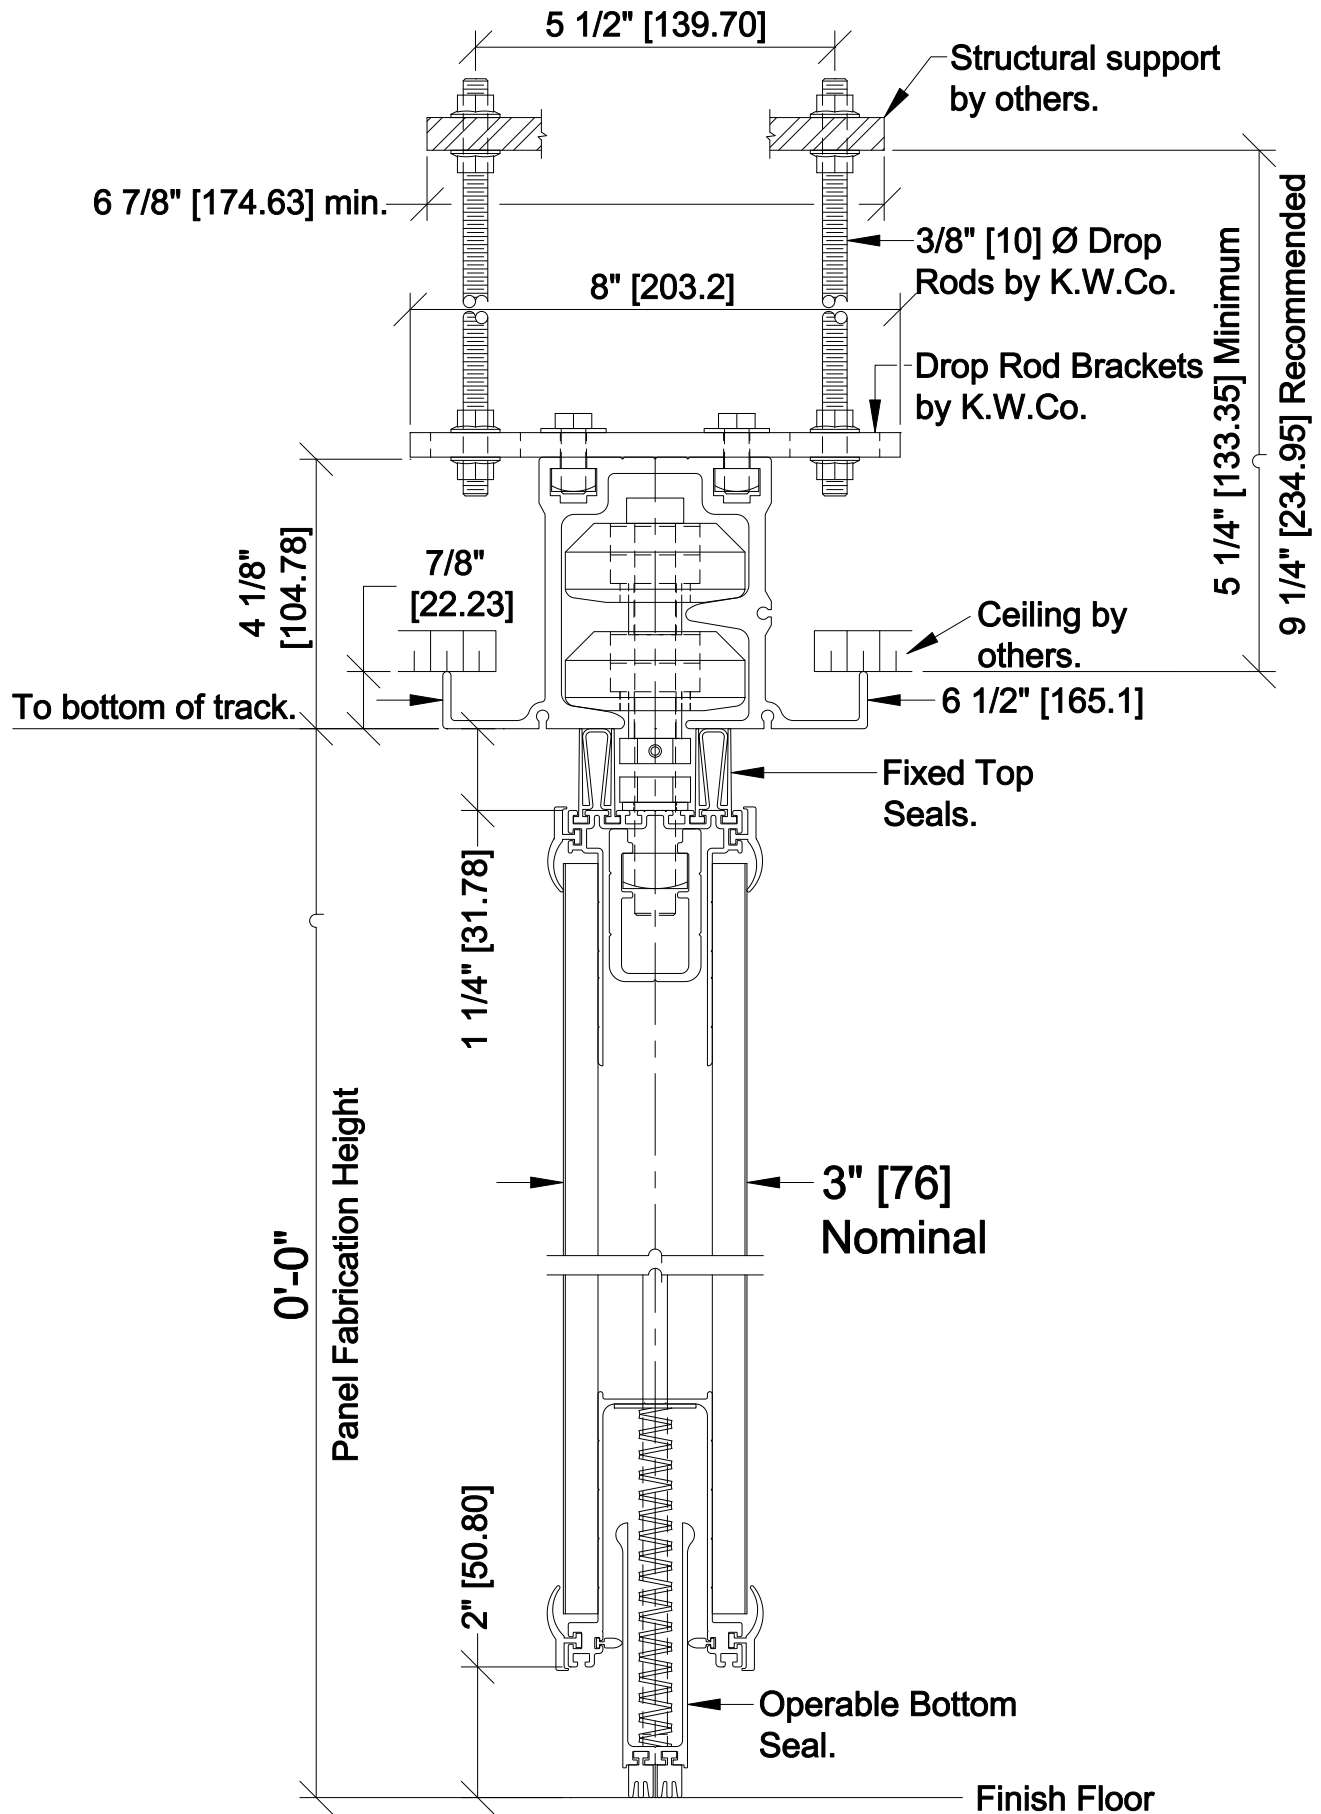

# 850 Multi-Directional Aluminum Track

Vertical Detail  
Model 2020