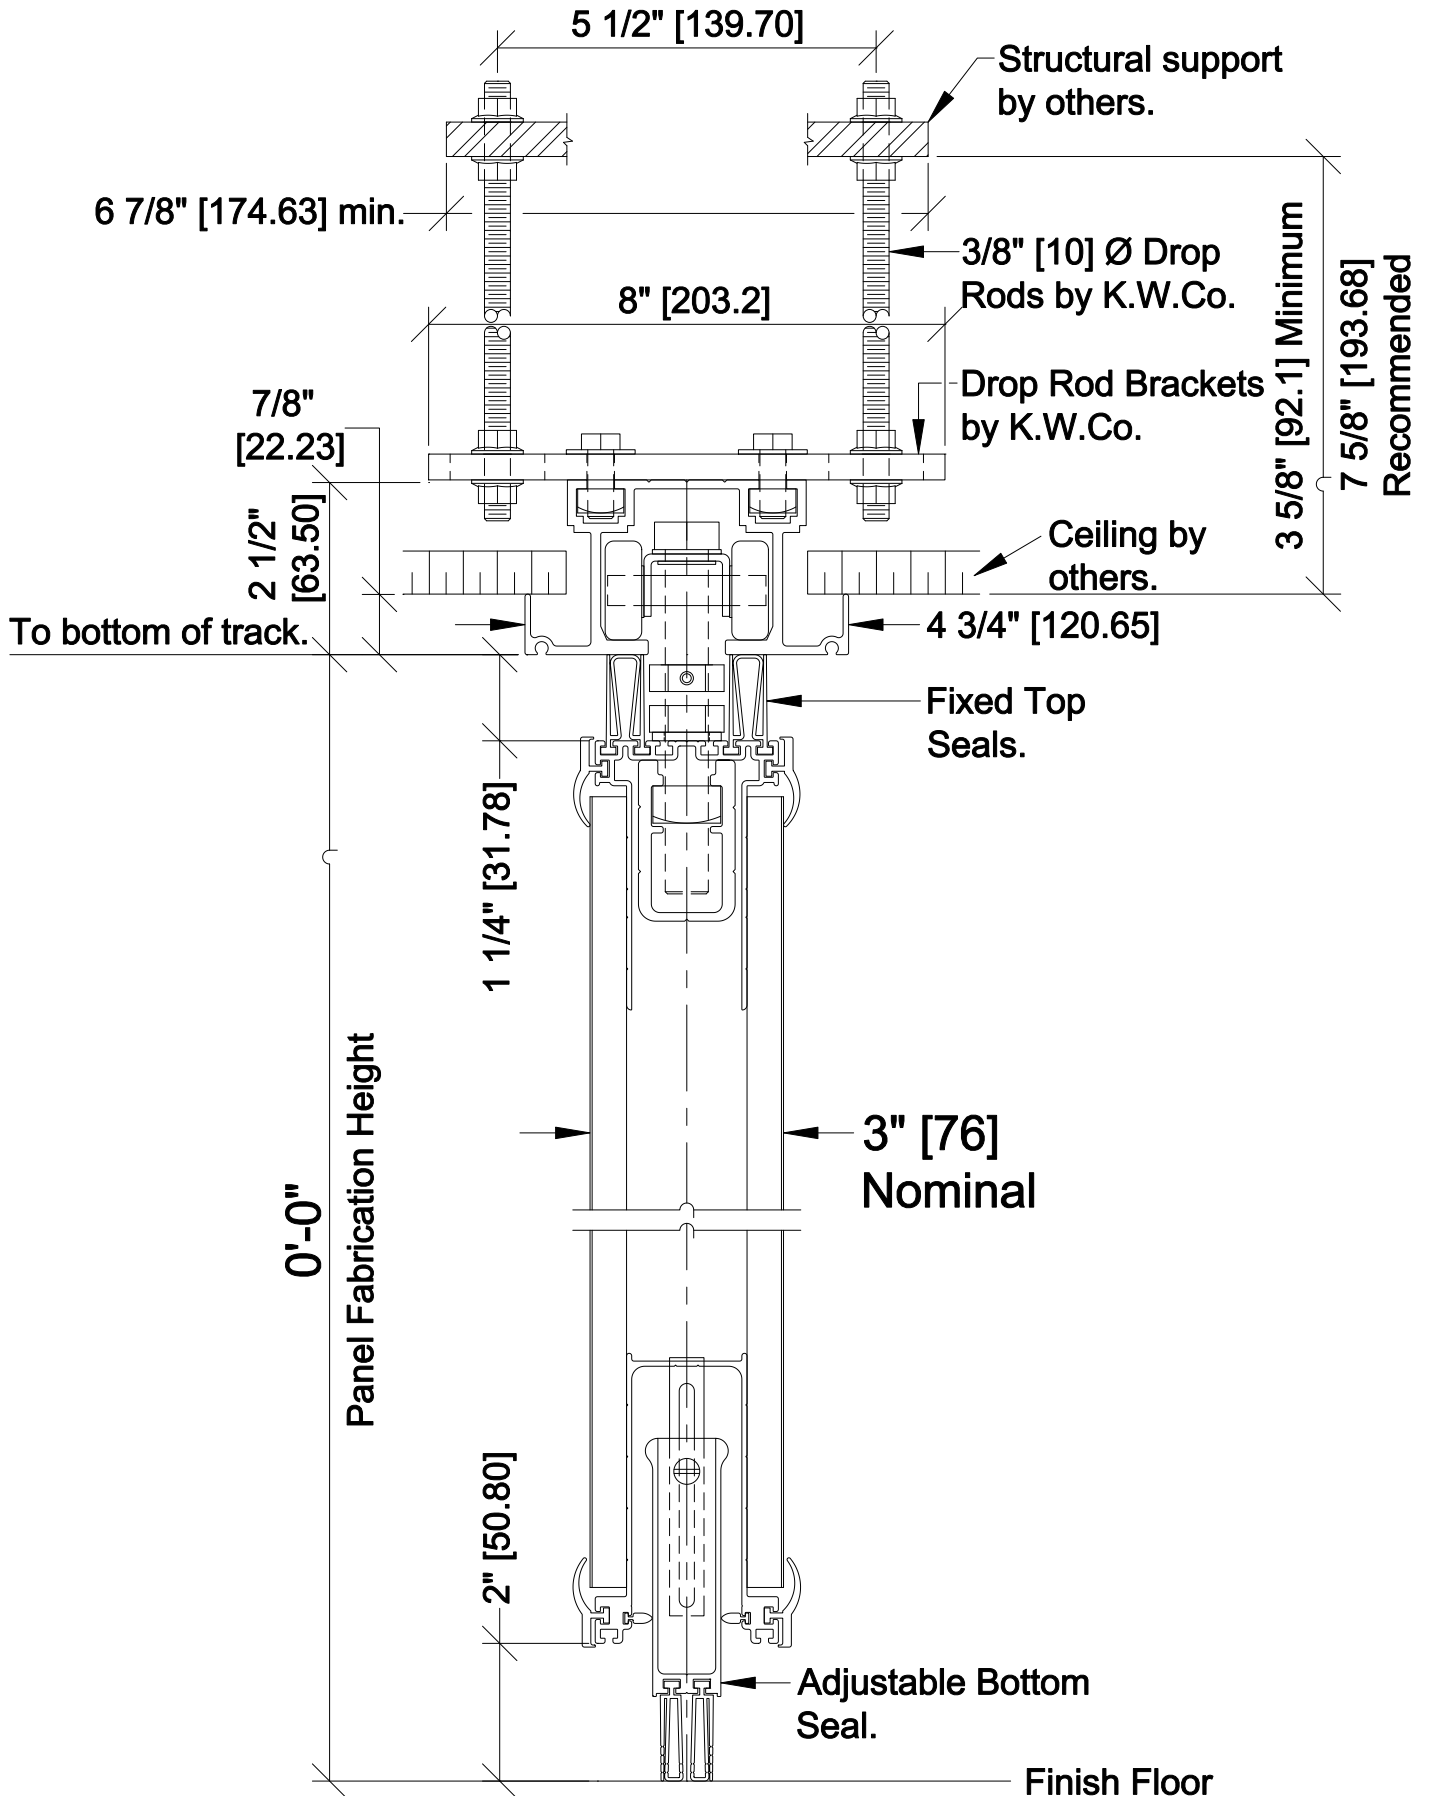

425 Hinged Pairs Aluminum Track

Vertical Detail
Model 2030