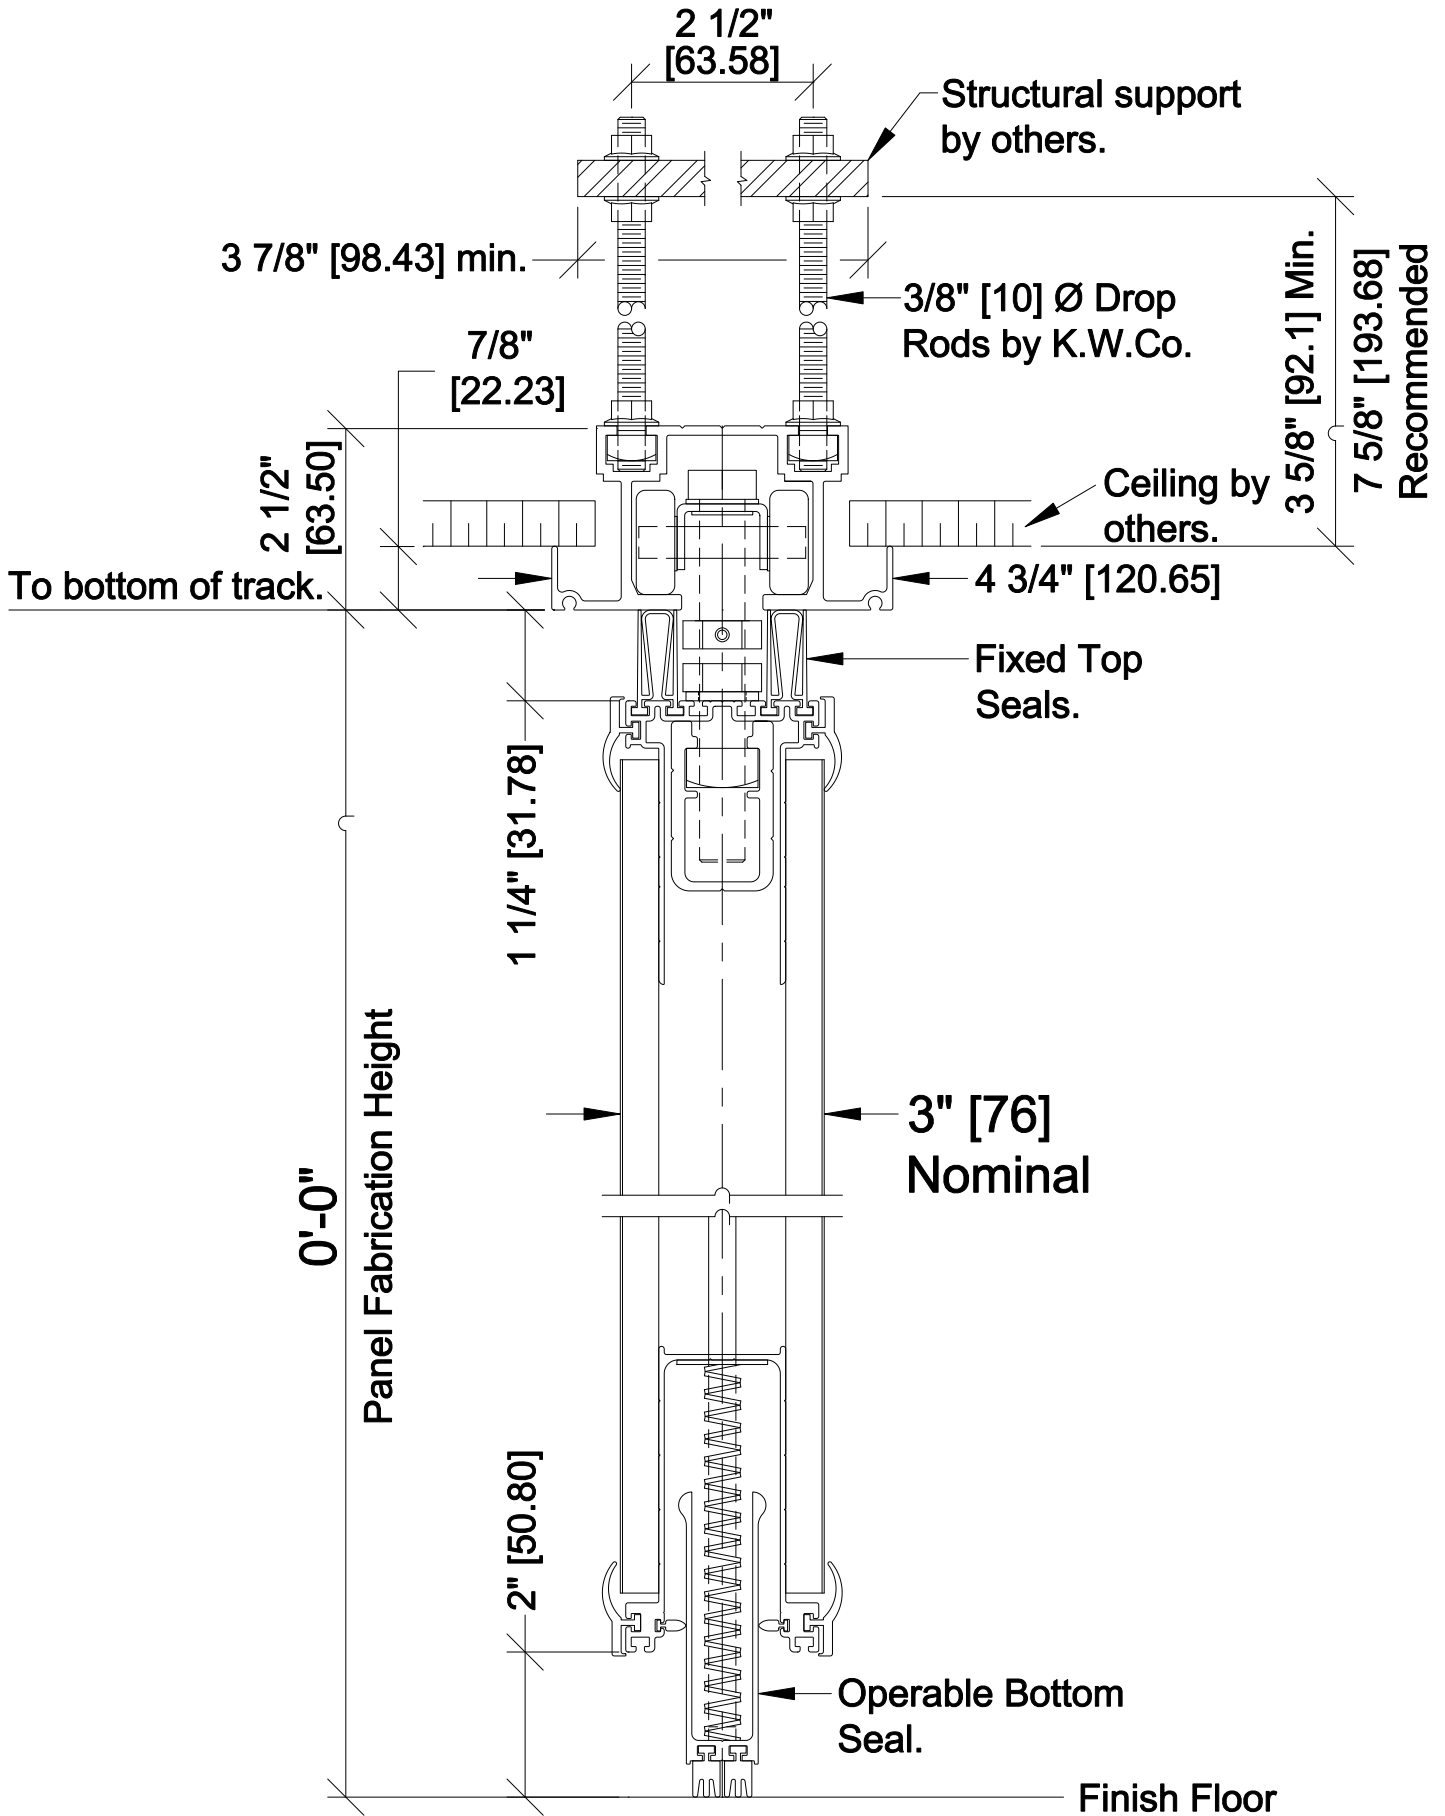

425 Hinged Pairs Aluminum Track

Vertical Detail
Model 2030