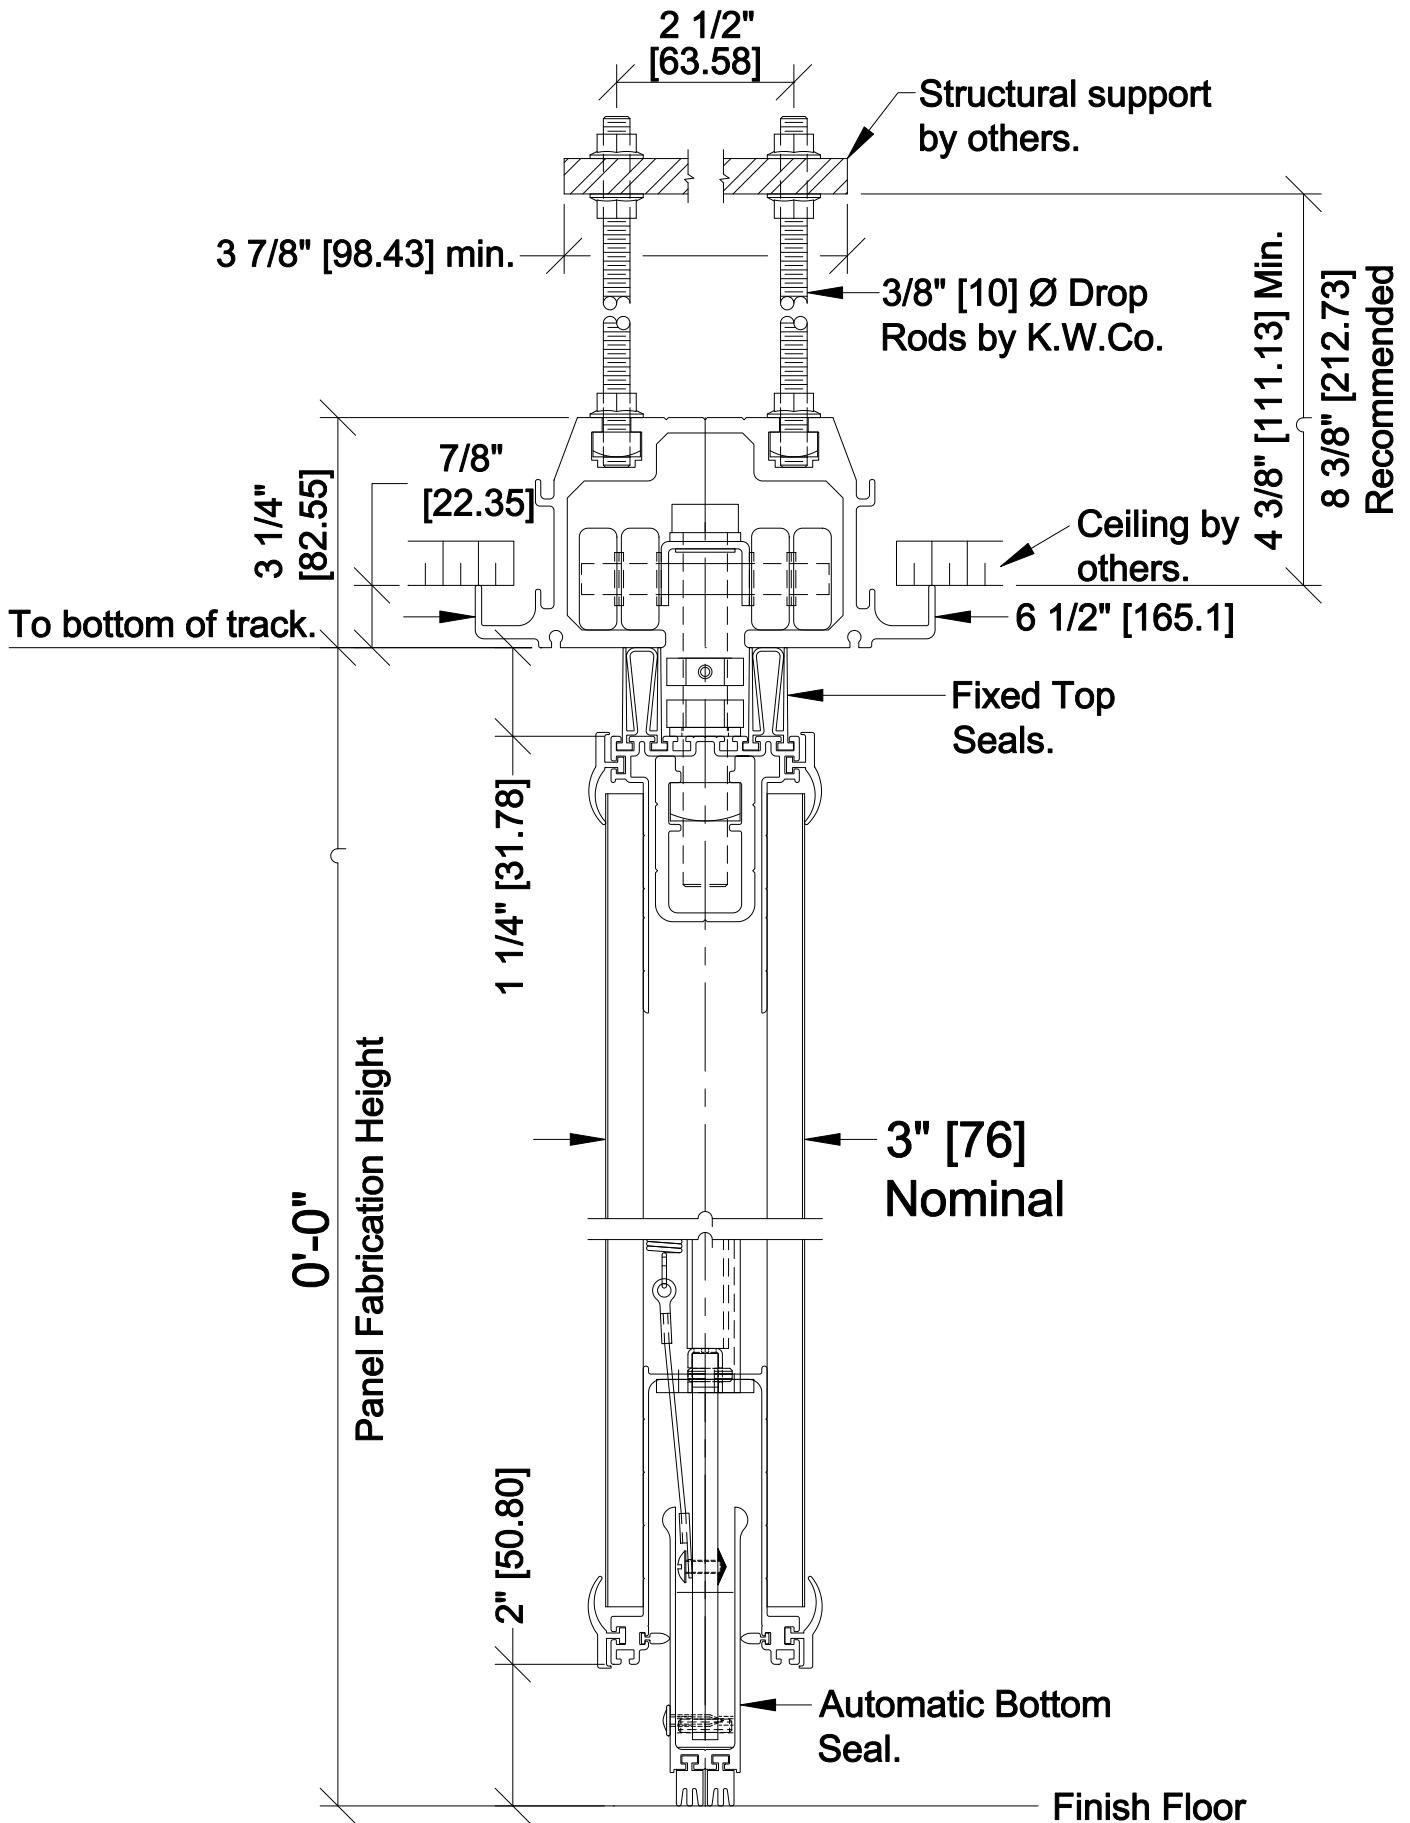

850 Hinged Pairs Aluminum Track

Vertical Detail
Model 2030