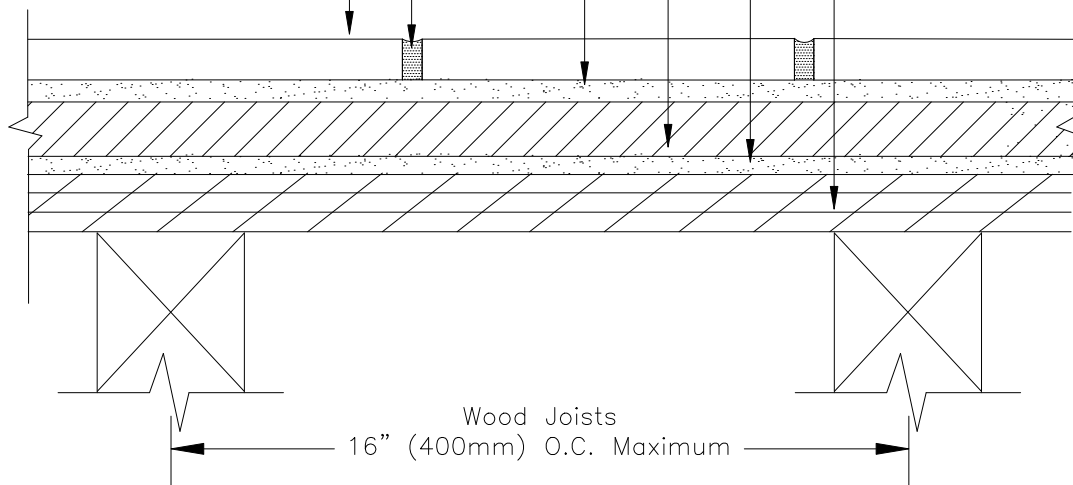

ES F144 Exterior Glue Plywood with Backer Board – Interior Only

Exterior Glue Plywood
5/8" (16mm)

LATICRETE® 253 Gold

Backer Board

LATICRETE 253 Gold

LATICRETE 1500
Sanded Grout

Ceramic Tile or Stone

Revision Date: 5/08