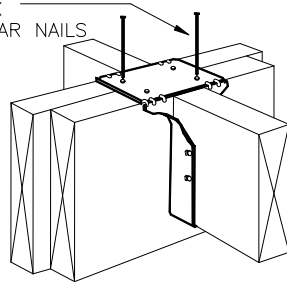

Purlin Options

FULL SADDLE HANGER
1-PLY TRUSS/RAFTER
P/N: 045996 (2X4)
P/N: 045998 (2X6)

(2) 10 GA X
1 1/4" SHEAR NAILS
(TYP.)

FULL SADDLE HANGER
2-PLY TRUSS/RAFTER
P/N: 045999 (2X6)

2X4: (2)
2X6: (4)
10d COMMONS
(TYP.)

FLUSH PURLIN

TOP MOUNT PURLIN

SPLICE CONNECTION

CONTINUOUS CONNECTION

TOP MOUNT PURLIN- FLAT