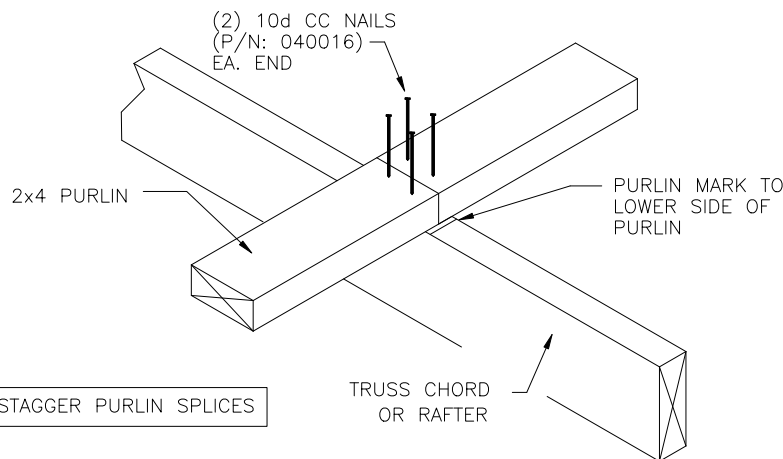

Purlin Options

FULL SADDLE HANGER
1-PLY TRUSS/RAFTER
P/N: 045996 (2X4)
P/N: 045998 (2X6)

(2) 10 GA X
1 1/4" SHEAR NAILS
(TYP.)

FULL SADDLE HANGER
2-PLY TRUSS/RAFTER
P/N: 045999 (2X6)

2X4: (2)
2X6: (4)
10d COMMONS
(TYP.)

FLUSH PURLIN

TOP MOUNT PURLIN

SPLICE CONNECTION

CONTINUOUS CONNECTION

TOP MOUNT PURLIN- FLAT