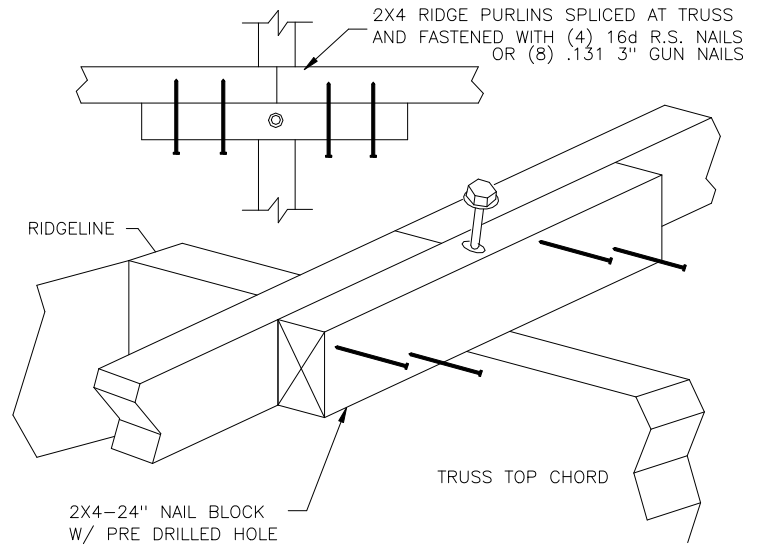

Purlin Options

FULL SADDLE HANGER
1-PLY TRUSS/RAFTER
P/N: 045996 (2X4)
P/N: 045998 (2X6)

(2) 10 GA X
1 1/4" SHEAR NAILS
(TYP.)

FULL SADDLE HANGER
2-PLY TRUSS/RAFTER
P/N: 045999 (2X6)

2X4: (2)
2X6: (4)
10d COMMONS
(TYP.)

FLUSH PURLIN

TOP MOUNT PURLIN

SPLICE CONNECTION

CONTINUOUS CONNECTION

TOP MOUNT PURLIN- FLAT