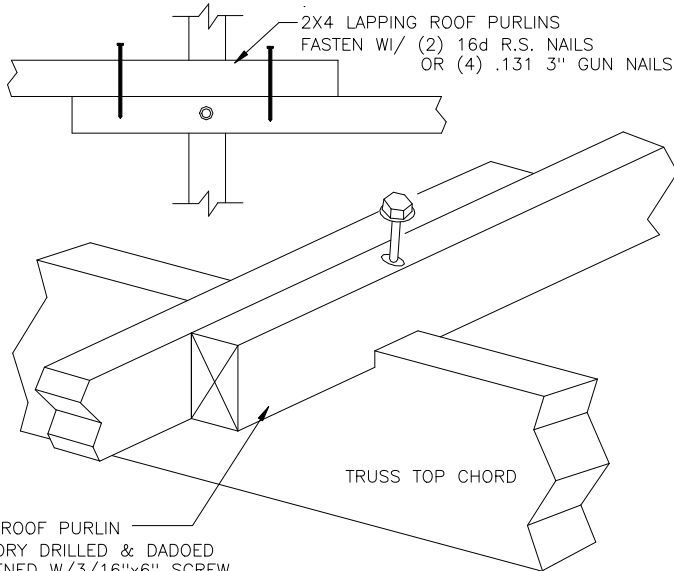

Purlin Options

FULL SADDLE HANGER
1-PLY TRUSS/RAFTER
P/N: 045996 (2X4)
P/N: 045998 (2X6)

(2) 10 GA X
1 1/4" SHEAR NAILS
(TYP.)

FULL SADDLE HANGER
2-PLY TRUSS/RAFTER
P/N: 045999 (2X6)

2X4: (2)
2X6: (4)
10d COMMONS
(TYP.)

FLUSH PURLIN

TOP MOUNT PURLIN

SPLICE CONNECTION

CONTINUOUS CONNECTION

TOP MOUNT PURLIN- FLAT