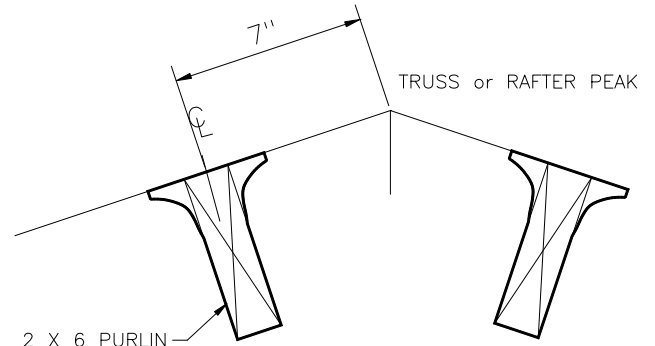

Purlin Options

FULL SADDLE HANGER
1-PLY TRUSS/RAFTER
P/N: 045996 (2X4)
P/N: 045998 (2X6)

(2) 10 GA X
1 1/4" SHEAR NAILS
(TYP.)

FULL SADDLE HANGER
2-PLY TRUSS/RAFTER
P/N: 045999 (2X6)

2X4: (2)
2X6: (4)
10d COMMONS
(TYP.)

FLUSH PURLIN

TOP MOUNT PURLIN

SPLICE CONNECTION

CONTINUOUS CONNECTION

TOP MOUNT PURLIN- FLAT