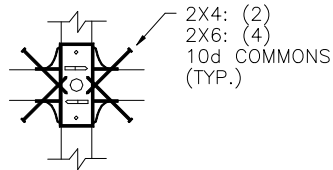

Purlin Options

FULL SADDLE HANGER
1-PLY TRUSS/RAFTER
P/N: 045996 (2X4)
P/N: 045998 (2X6)

(2) 10 GA X
1 1/4" SHEAR NAILS
(TYP.)

FULL SADDLE HANGER
2-PLY TRUSS/RAFTER
P/N: 045999 (2X6)

2X4: (2)
2X6: (4)
10d COMMONS
(TYP.)

FLUSH PURLIN

TOP MOUNT PURLIN

SPLICE CONNECTION

CONTINUOUS CONNECTION

TOP MOUNT PURLIN- FLAT