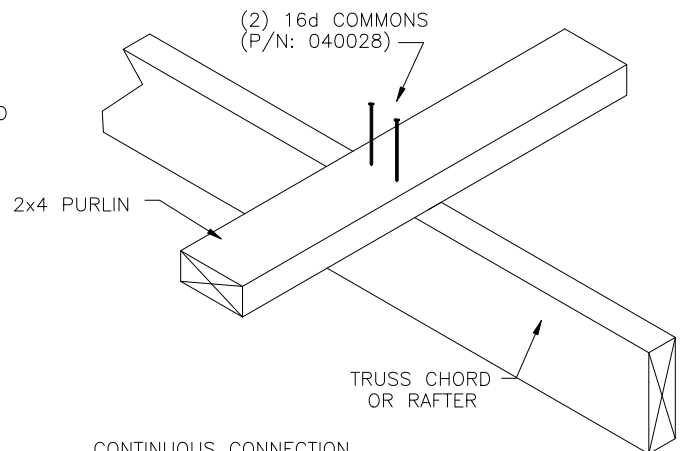

Purlin Options

FULL SADDLE HANGER
1-PLY TRUSS/RAFTER
P/N: 045996 (2X4)
P/N: 045998 (2X6)

(2) 10 GA X
1 1/4" SHEAR NAILS
(TYP.)

FULL SADDLE HANGER
2-PLY TRUSS/RAFTER
P/N: 045999 (2X6)

2X4: (2)
2X6: (4)
10d COMMONS
(TYP.)

FLUSH PURLIN

TOP MOUNT PURLIN

SPLICE CONNECTION

CONTINUOUS CONNECTION

TOP MOUNT PURLIN- FLAT