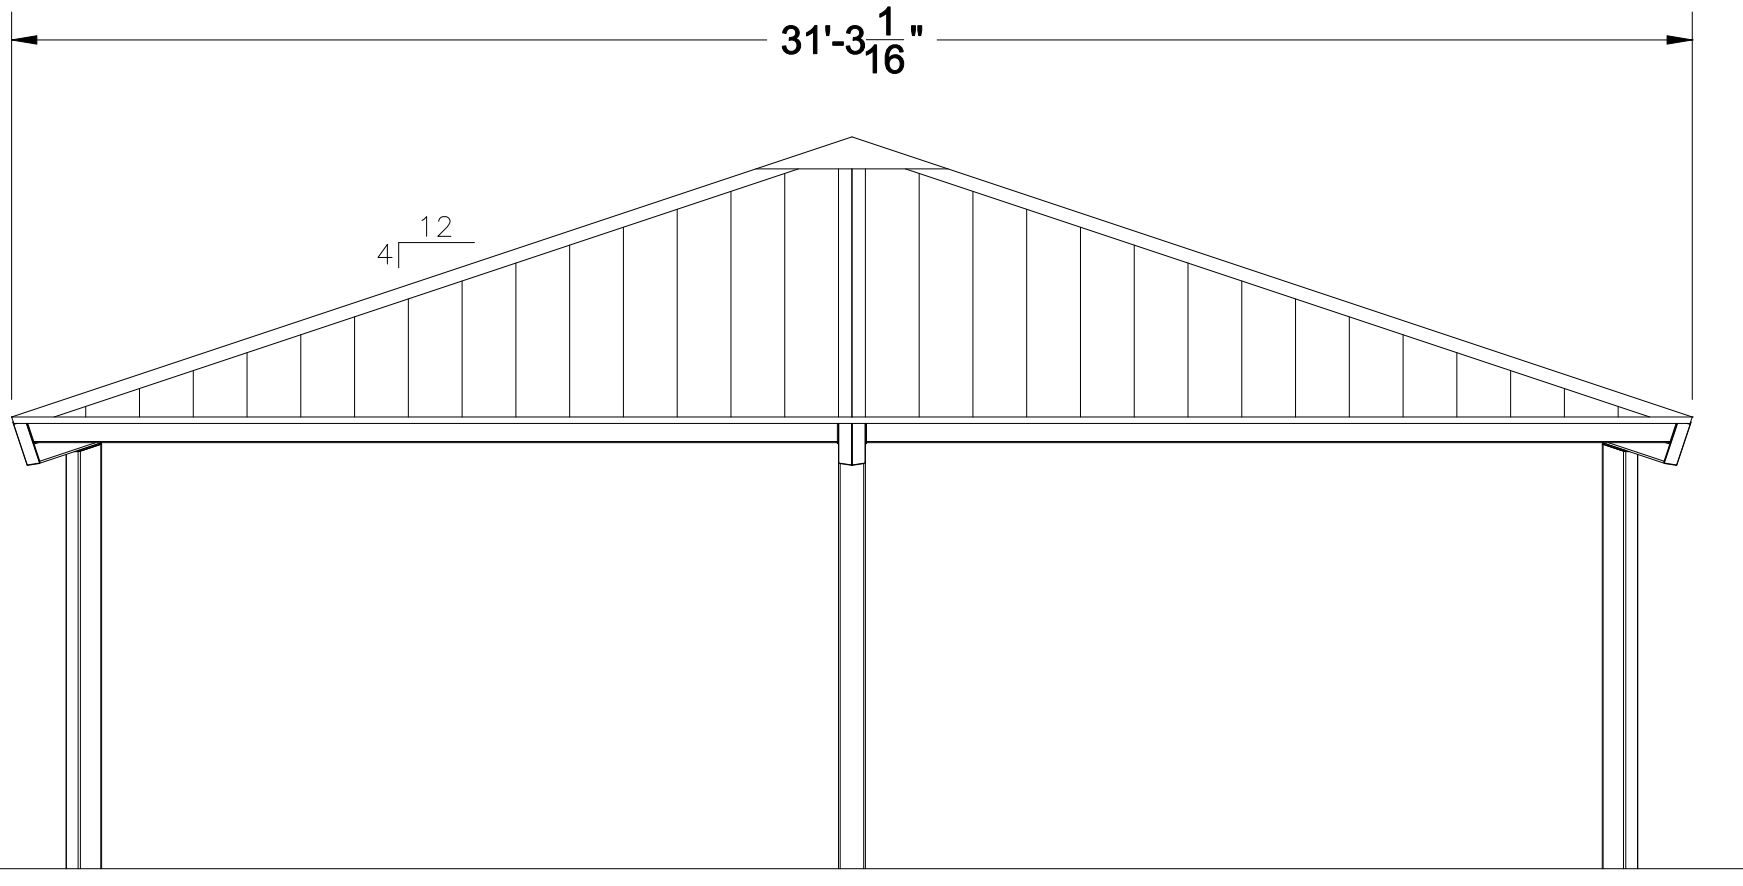

All quotation drawings are preliminary only,
not to be used for installation of any kind.

Landscape

Elements

TITLE: Flat-to-Flat Elevation View

DRAWN BY: BK

DATE: 2-23-07

4 Industrial Drive
Litchfield, MI 49252

MODEL: 36' Pittsburgh Hexagonal Shelter

Ph: 517 542 2988
Fx: 517 542 3939

SHEET: 2

QUOTE #: