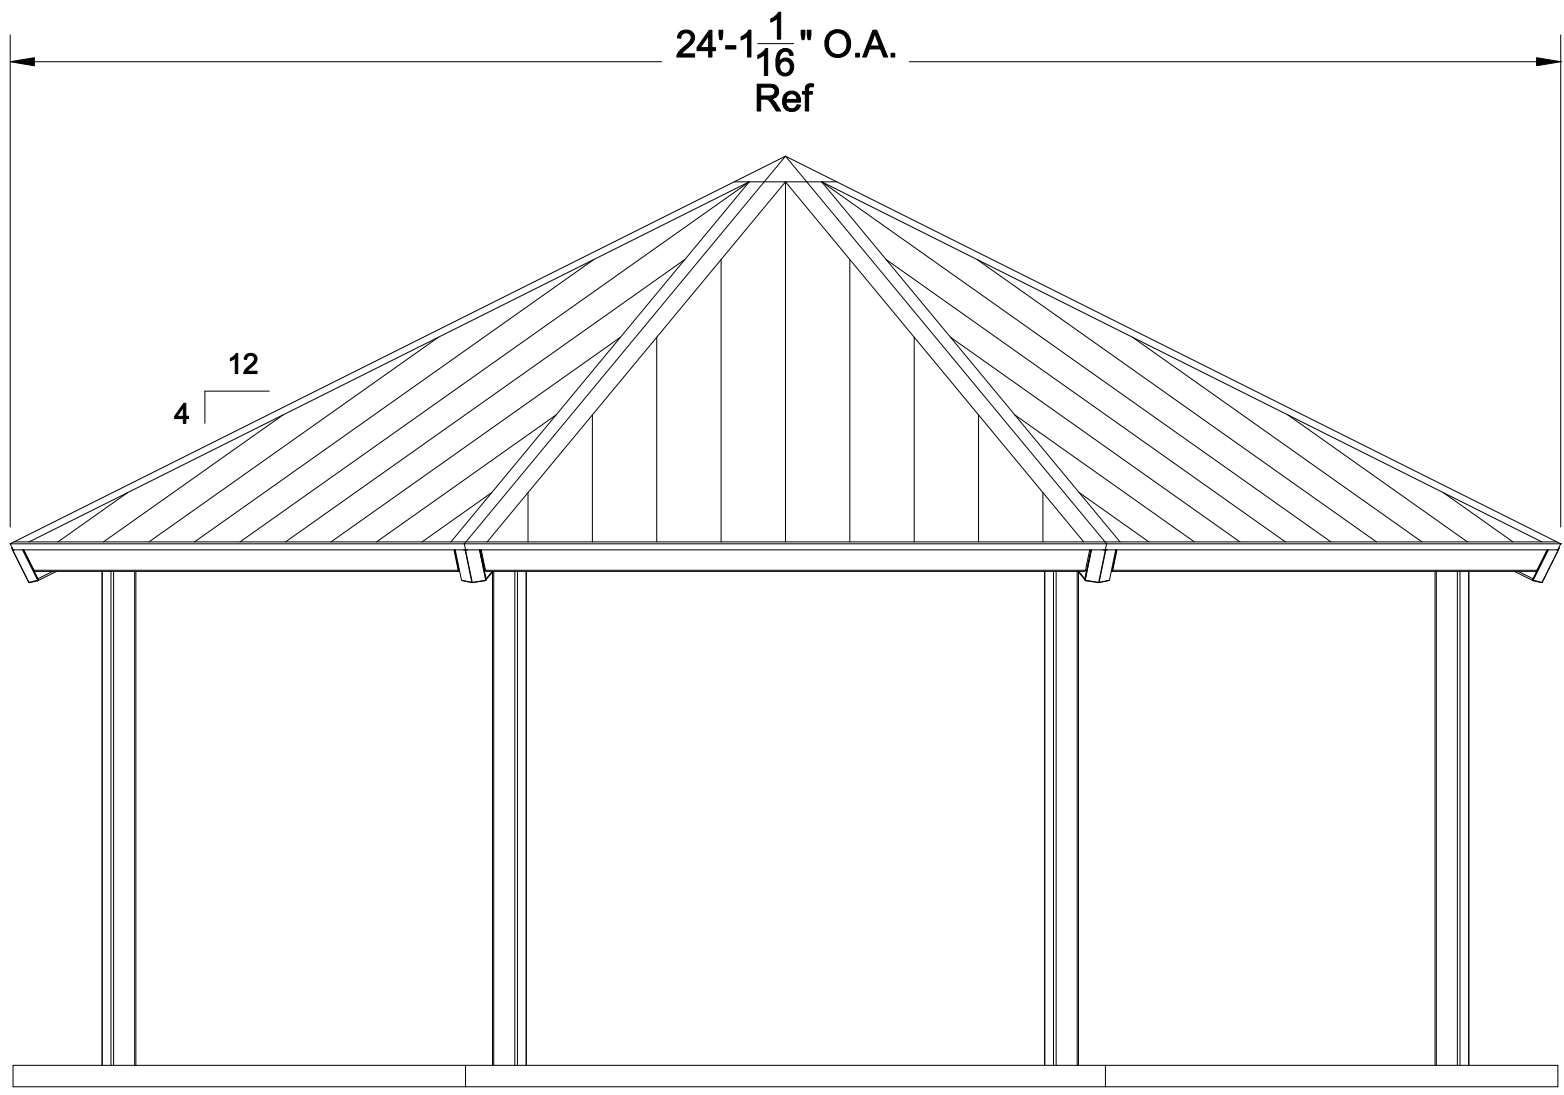

All quotation drawings are preliminary only,
not to be used for installation of any kind.

Landscape

Elements

TITLE: Flat-to-Flat Elevation View

DRAWN BY: BK

DATE: 2-23-07

4 Industrial Drive
Litchfield, MI 49252

MODEL: 26' Pittsburgh Octagonal Shelter

Ph: 517 542 2988
Fx: 517 542 3939

SHEET: 2

QUOTE #: