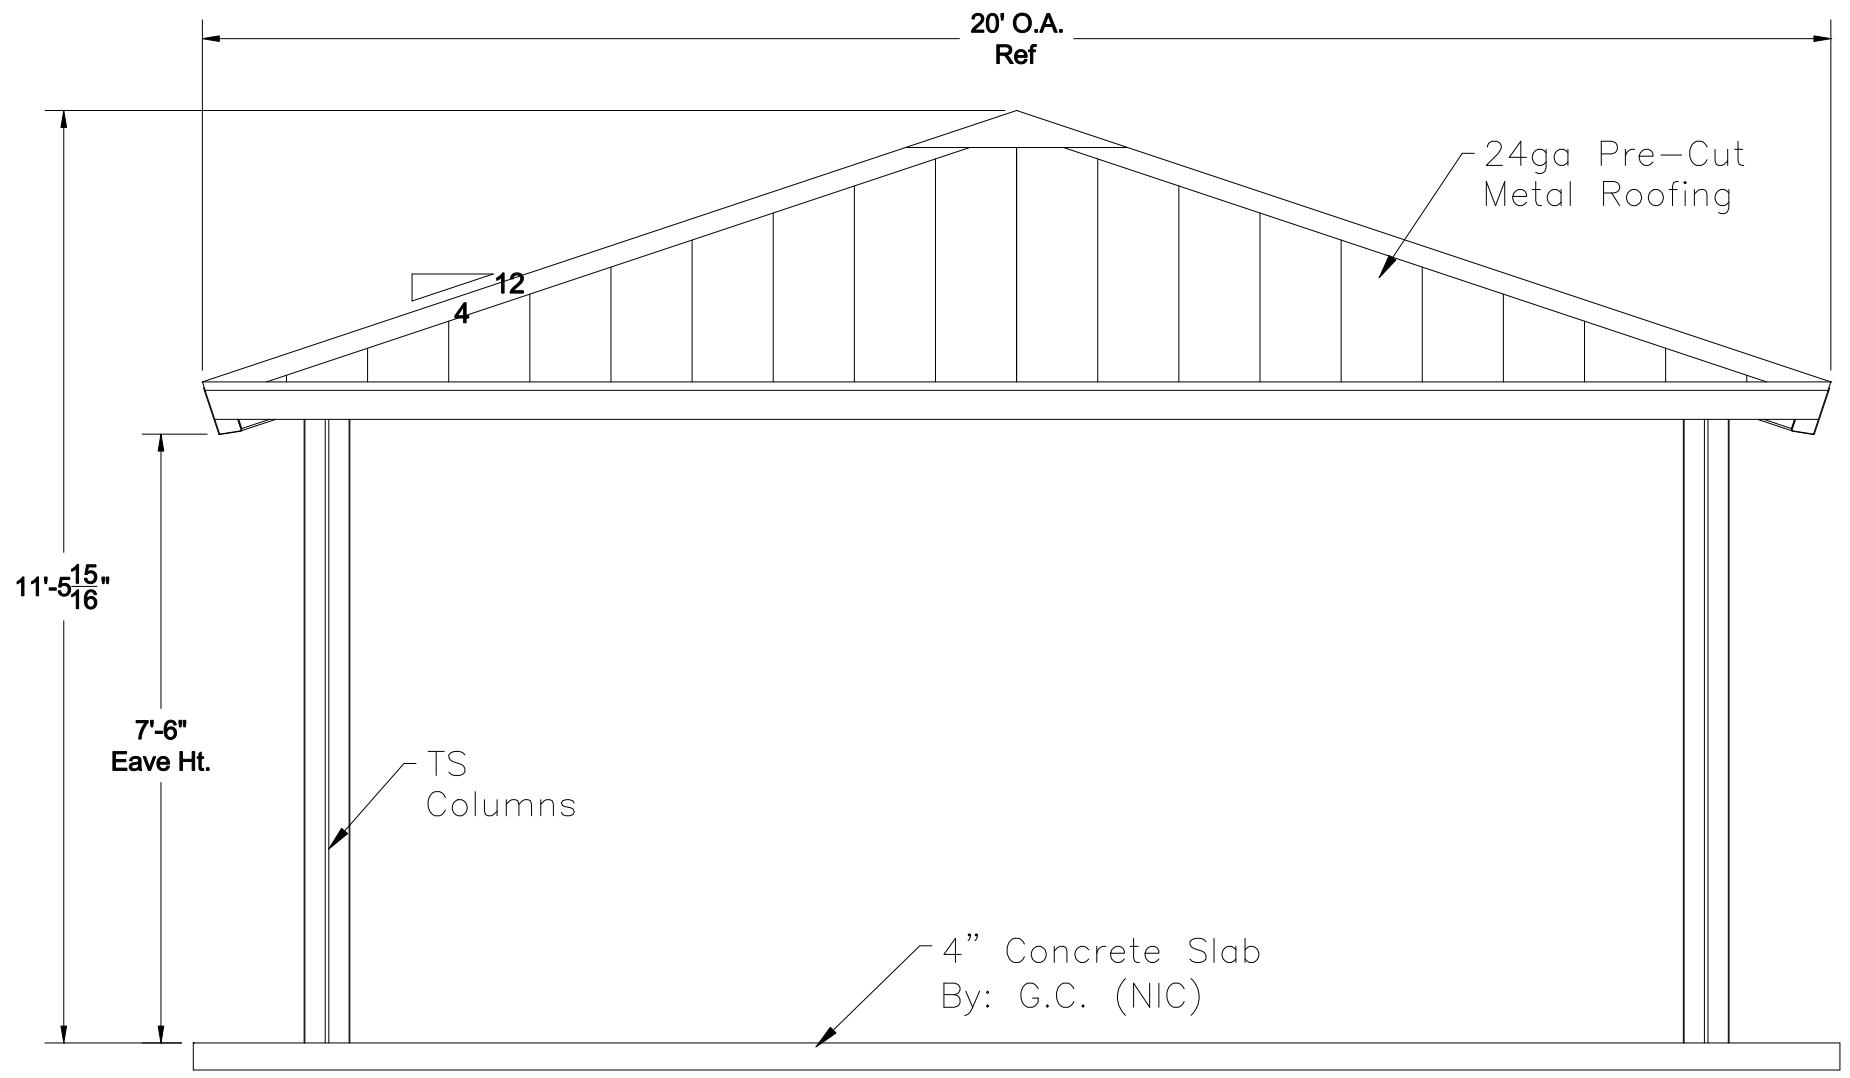

All quotation drawings are preliminary only,
not to be used for installation of any kind.

Landscape

Elements

TITLE: Elevation View

DRAWN BY: BK

DATE: 2-23-07

4 Industrial Drive
Litchfield, MI 49252

MODEL: 20' Pittsburgh Square Shelter