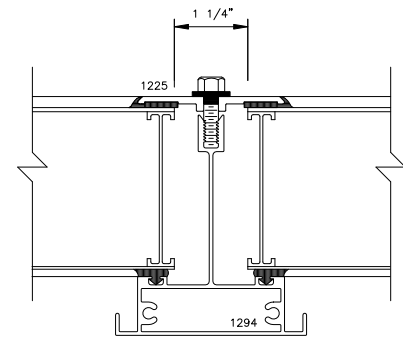

PLAN VIEW
NOT TO SCALE

SHEET 1 OF 1

▶ INDICATES 1/4" EXPANSION JOINT (TYP.)

MAJOR INDUSTRIES INC.
7120 STEWART AVENUE
WAUSAU, WI 54401
P.O. BOX 306
WAUSAU, WI 54402-0306
PHONE (715) 842-4616
FAX (715) 848-3336