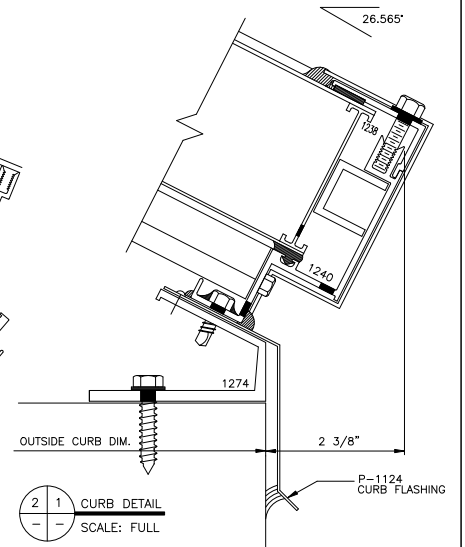

PLAN VIEW
NOT TO SCALE

SHEET 1 OF 1

▶ INDICATES 1/4" EXPANSION JOINT (TYP.)

MAJOR INDUSTRIES INC.
7120 STEWART AVENUE
WAUSAU, WI 54401
P.O. BOX 306
WAUSAU, WI 54402-0306
PHONE (715) 842-4616
FAX (715) 848-3336