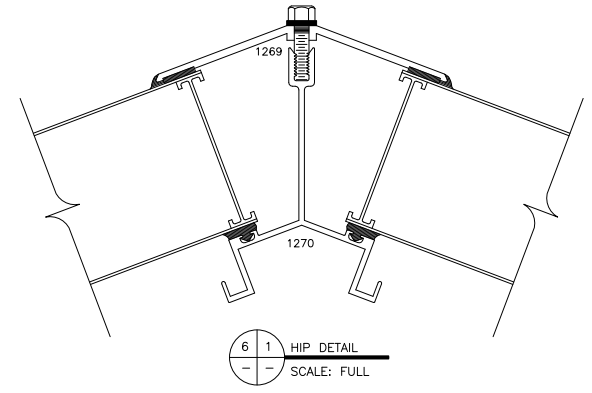

PLAN VIEW
NOT TO SCALE

SHEET 1 OF 1

▶ INDICATES 1/4" EXPANSION JOINT (TYP.)

MAJOR INDUSTRIES INC.
7120 STEWART AVENUE
WAUSAU, WI 54401
P.O. BOX 306
WAUSAU, WI 54402-0306
PHONE (715) 842-4616
FAX (715) 848-3336