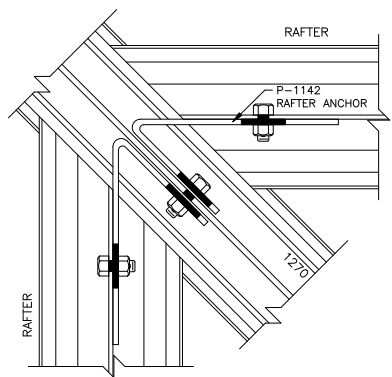

PLAN VIEW
NOT TO SCALE

SHEET 1 OF 1

▶ INDICATES 1/4" EXPANSION JOINT (TYP.)

MAJOR INDUSTRIES INC.
7120 STEWART AVENUE
WAUSAU, WI 54401
P.O. BOX 306
WAUSAU, WI 54402-0306
PHONE (715) 842-4616
FAX (715) 848-3336