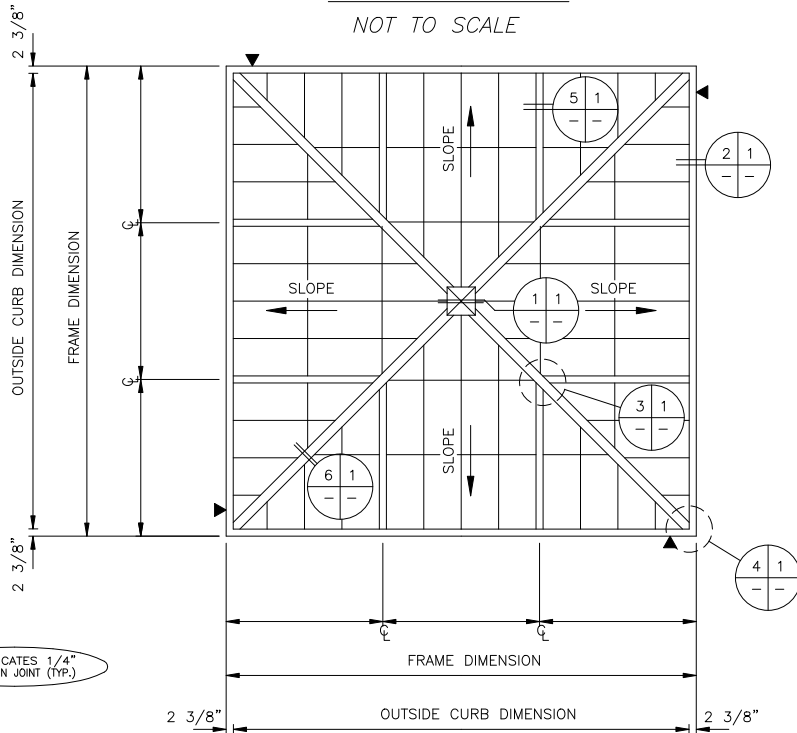

PLAN VIEW
NOT TO SCALE

SHEET 1 OF 1

▶ INDICATES 1/4" EXPANSION JOINT (TYP.)

MAJOR INDUSTRIES INC.
7120 STEWART AVENUE
WAUSAU, WI 54401
P.O. BOX 306
WAUSAU, WI 54402-0306
PHONE (715) 842-4616
FAX (715) 848-3336