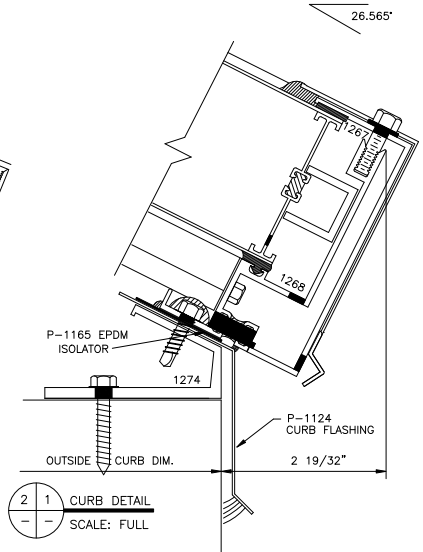

PLAN VIEW
NOT TO SCALE

THERMALLY BROKEN PERIMETER FRAMING

▶ INDICATES 1/4" EXPANSION JOINT (TYP.)

1-1 COMPRESSION STAR
SCALE: 3/4" = 1"

2-1 CURB DETAIL
SCALE: FULL

6-2 HIP DETAIL
SCALE: FULL

3-1 JACK RAFTER CONNECTION
SCALE: 3/4" = 1"

4-1 HIP CONNECTION DETAIL
SCALE: 3/4" = 1"

5-1 RAFTER DETAIL
SCALE: FULL

MAJOR INDUSTRIES INC.
7120 STEWART AVENUE
WAUSAU, WI 54401
P.O. BOX 306
WAUSAU, WI 54402-0306
PHONE (715) 842-4616
FAX (715) 848-3336