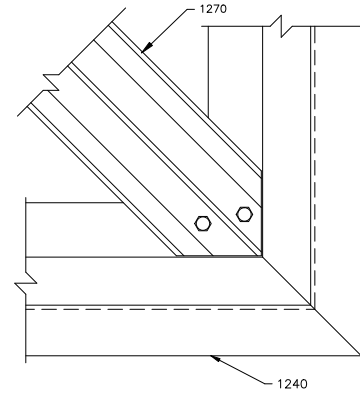

PLAN VIEW
NOT TO SCALE

THERMALLY BROKEN PERIMETER FRAMING

▶ INDICATES 1/4" EXPANSION JOINT (TYP.)

1-1 COMPRESSION STAR
SCALE: 3/4" = 1"

2-1 CURB DETAIL
SCALE: FULL

6-2 HIP DETAIL
SCALE: FULL

3-1 JACK RAFTER CONNECTION
SCALE: 3/4" = 1"

4-1 HIP CONNECTION DETAIL
SCALE: 3/4" = 1"

5-1 RAFTER DETAIL
SCALE: FULL

MAJOR INDUSTRIES INC.
7120 STEWART AVENUE
WAUSAU, WI 54401
P.O. BOX 306
WAUSAU, WI 54402-0306
PHONE (715) 842-4616
FAX (715) 848-3336