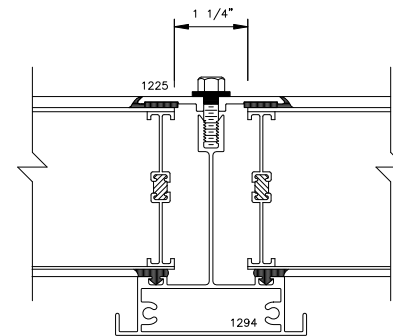

PLAN VIEW
NOT TO SCALE

THERMALLY BROKEN PERIMETER FRAMING

▶ INDICATES 1/4" EXPANSION JOINT (TYP.)

1-1 COMPRESSION STAR
SCALE: 3/4" = 1"

2-1 CURB DETAIL
SCALE: FULL

6-2 HIP DETAIL
SCALE: FULL

3-1 JACK RAFTER CONNECTION
SCALE: 3/4" = 1"

4-1 HIP CONNECTION DETAIL
SCALE: 3/4" = 1"

5-1 RAFTER DETAIL
SCALE: FULL

MAJOR INDUSTRIES INC.
7120 STEWART AVENUE
WAUSAU, WI 54401
P.O. BOX 306
WAUSAU, WI 54402-0306
PHONE (715) 842-4616
FAX (715) 848-3336