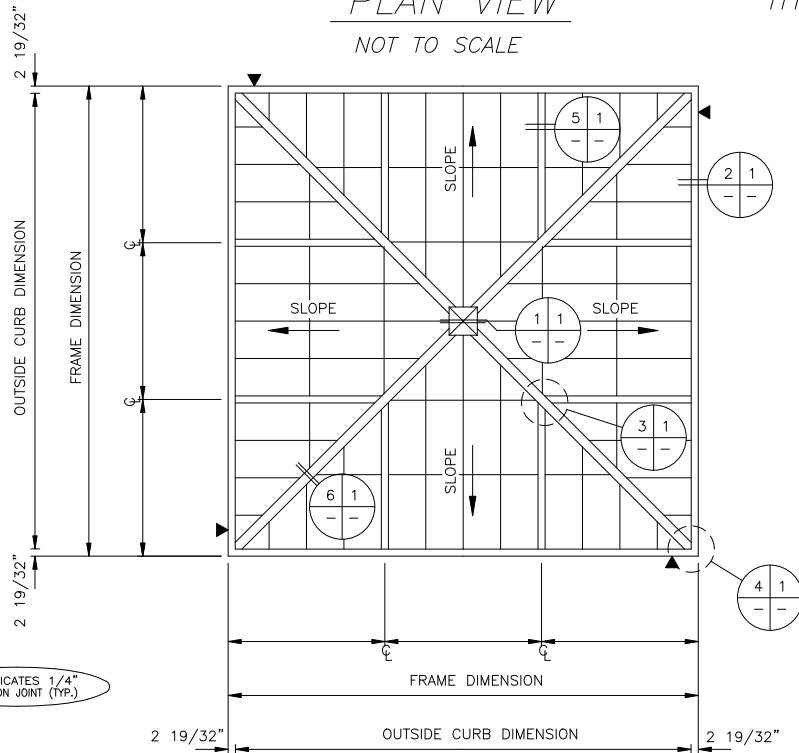

PLAN VIEW
NOT TO SCALE

THERMALLY BROKEN PERIMETER FRAMING

▶ INDICATES 1/4" EXPANSION JOINT (TYP.)

1-1 COMPRESSION STAR
SCALE: 3/4" = 1"

2-1 CURB DETAIL
SCALE: FULL

6-2 HIP DETAIL
SCALE: FULL

3-1 JACK RAFTER CONNECTION
SCALE: 3/4" = 1"

4-1 HIP CONNECTION DETAIL
SCALE: 3/4" = 1"

5-1 RAFTER DETAIL
SCALE: FULL

MAJOR INDUSTRIES INC.
7120 STEWART AVENUE
WAUSAU, WI 54401
P.O. BOX 306
WAUSAU, WI 54402-0306
PHONE (715) 842-4616
FAX (715) 848-3336