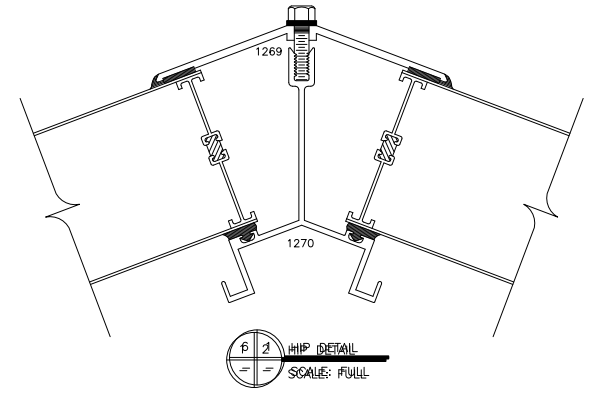

PLAN VIEW
NOT TO SCALE

THERMALLY BROKEN PERIMETER FRAMING

▶ INDICATES 1/4" EXPANSION JOINT (TYP.)

1-1 COMPRESSION STAR
SCALE: 3/4" = 1"

2-1 CURB DETAIL
SCALE: FULL

6-2 HIP DETAIL
SCALE: FULL

3-1 JACK RAFTER CONNECTION
SCALE: 3/4" = 1"

4-1 HIP CONNECTION DETAIL
SCALE: 3/4" = 1"

5-1 RAFTER DETAIL
SCALE: FULL

MAJOR INDUSTRIES INC.
7120 STEWART AVENUE
WAUSAU, WI 54401
P.O. BOX 306
WAUSAU, WI 54402-0306
PHONE (715) 842-4616
FAX (715) 848-3336