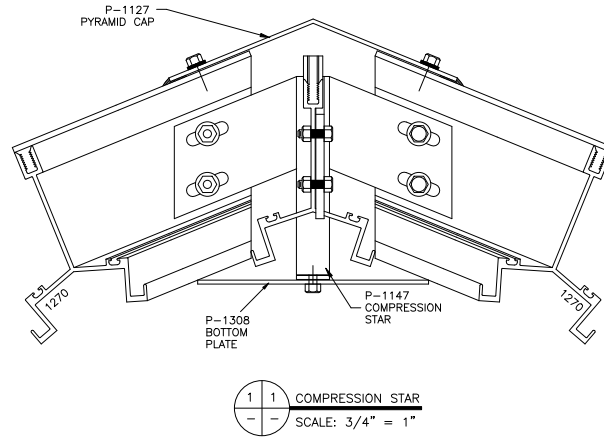

PLAN VIEW
NOT TO SCALE

THERMALLY BROKEN PERIMETER FRAMING

▶ INDICATES 1/4" EXPANSION JOINT (TYP.)

1-1 COMPRESSION STAR
SCALE: 3/4" = 1"

2-1 CURB DETAIL
SCALE: FULL

6-2 HIP DETAIL
SCALE: FULL

3-1 JACK RAFTER CONNECTION
SCALE: 3/4" = 1"

4-1 HIP CONNECTION DETAIL
SCALE: 3/4" = 1"

5-1 RAFTER DETAIL
SCALE: FULL

MAJOR INDUSTRIES INC.
7120 STEWART AVENUE
WAUSAU, WI 54401
P.O. BOX 306
WAUSAU, WI 54402-0306
PHONE (715) 842-4616
FAX (715) 848-3336