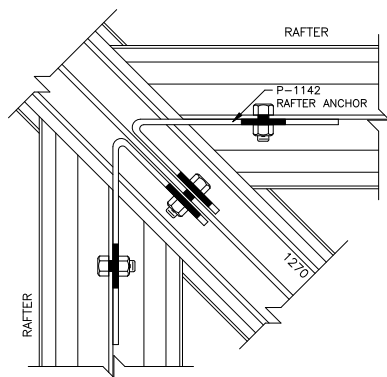

PLAN VIEW
NOT TO SCALE

THERMALLY BROKEN PERIMETER FRAMING

▶ INDICATES 1/4" EXPANSION JOINT (TYP.)

1-1 COMPRESSION STAR
SCALE: 3/4" = 1"

2-1 CURB DETAIL
SCALE: FULL

6-2 HIP DETAIL
SCALE: FULL

3-1 JACK RAFTER CONNECTION
SCALE: 3/4" = 1"

4-1 HIP CONNECTION DETAIL
SCALE: 3/4" = 1"

5-1 RAFTER DETAIL
SCALE: FULL

MAJOR INDUSTRIES INC.
7120 STEWART AVENUE
WAUSAU, WI 54401
P.O. BOX 306
WAUSAU, WI 54402-0306
PHONE (715) 842-4616
FAX (715) 848-3336