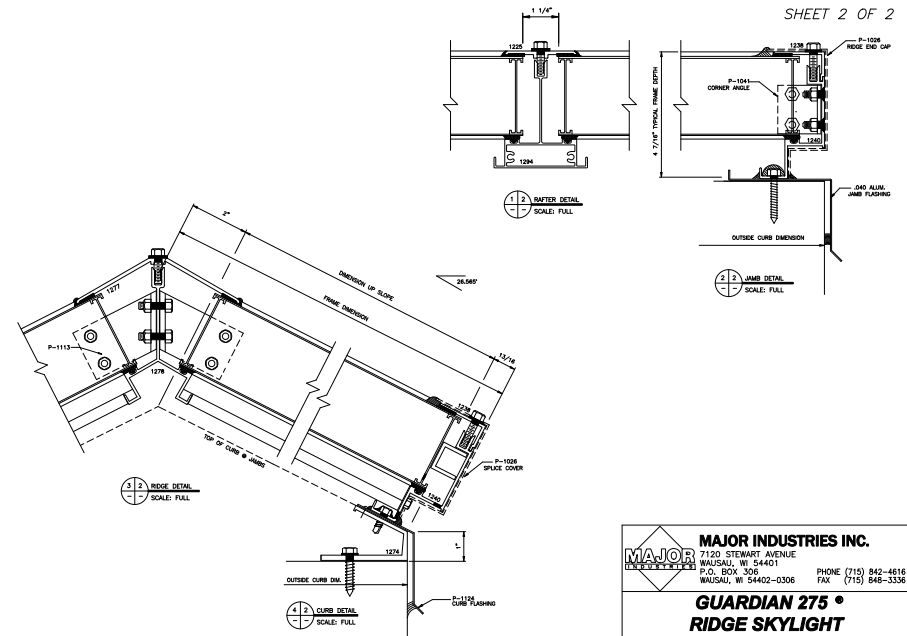

MAJOR INDUSTRIES INC.
7120 STEWART AVENUE
WAUSAU, WI 54401
P.O. BOX 306
WAUSAU, WI 54402-0306
PHONE (715) 842-4616
FAX (715) 846-3336

GUARDIAN 275®
RIDGE SKYLIGHT

SHEET 2 OF 2