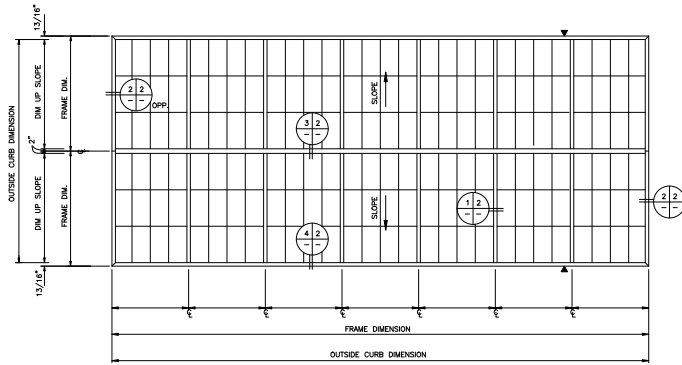

SHEET 1 OF 2

PLAN VIEW
NOT TO SCALE