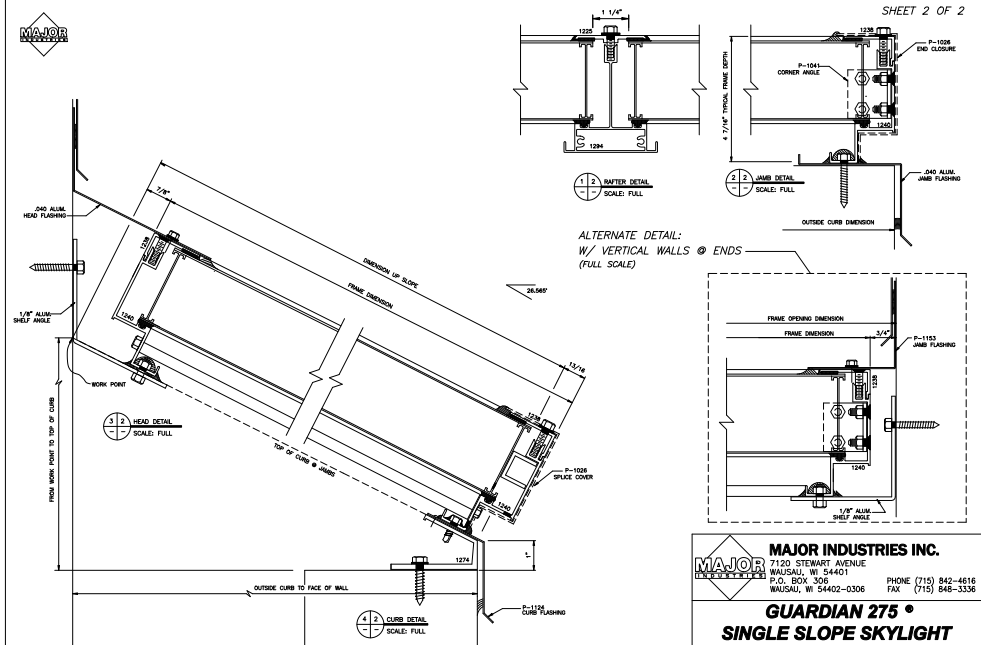

MAJOR INDUSTRIES INC.
7120 STEWART AVENUE
WAUSAU, WI 54401
P.O. BOX 306
WAUSAU, WI 54402-0306
PHONE (715) 842-4616
FAX (715) 846-3336

**GUARDIAN 275 •
SINGLE SLOPE SKYLIGHT**

SHEET 2 OF 2