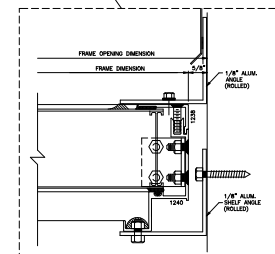

**GUARDIAN 275 •
 TRANSCURVE® SKYLIGHT**

SHEET 2 OF 2

3 2 CURB DETAIL
SCALE: FULL

1 2 BUFFER DETAIL
SCALE: FULL

4 2 CURB DETAIL
SCALE: FULL

ALTERNATE DETAIL:
W/ VERTICAL WALLS @ ENDS
(FULL SCALE)

4 2 CURB DETAIL
SCALE: FULL