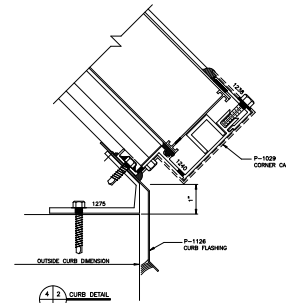

**GUARDIAN 275 •
 TRANSCURVE® SKYLIGHT**

SHEET 2 OF 2

3 2 CURB DETAIL
SCALE: FULL

1 2 BUFFER DETAIL
SCALE: FULL

4 2 CURB DETAIL
SCALE: FULL

ALTERNATE DETAIL:
W/ VERTICAL WALLS @ ENDS
(FULL SCALE)

4 2 CURB DETAIL
SCALE: FULL