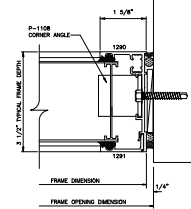

14 JAMB DETAIL
SCALE FULL

**GUARDIAN 275 •
WALL SYSTEM**