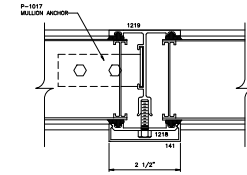

13 MULLION DETAIL
SCALE FULL