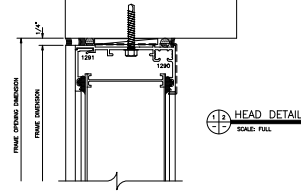

11 HEAD DETAIL
SCALE FULL