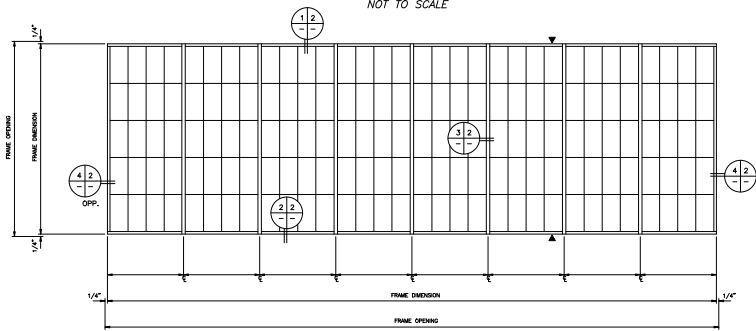

SHEET 1 OF 2

ELEVATION
NOT TO SCALE

Ø INDICATES 1/2\"/>

**GUARDIAN 275 •
WALL SYSTEM**

SHEET 2 OF 2