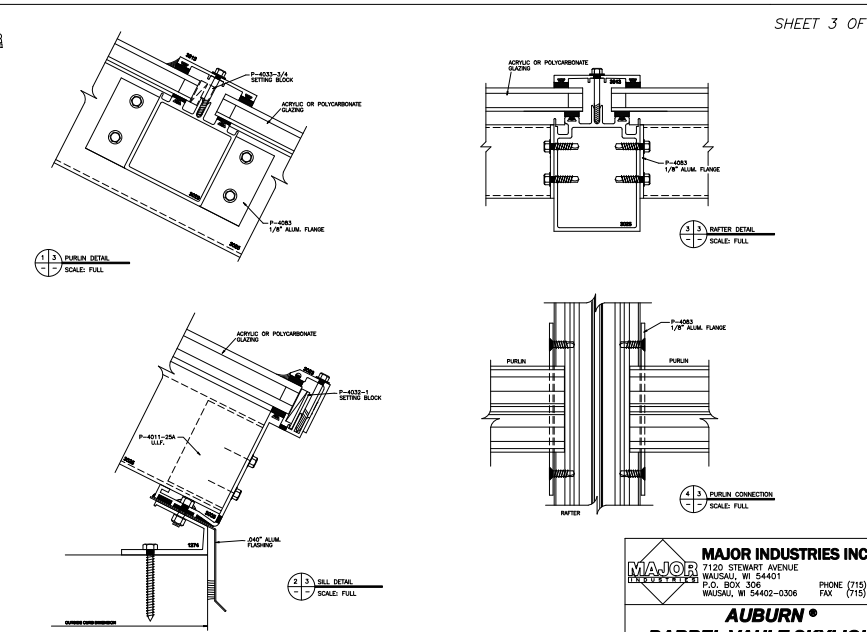

MAJOR INDUSTRIES INC.
7120 STEWART AVENUE
WAUSAU, WI 54401
P.O. BOX 306
WAUSAU, WI 54402-0306
PHONE (715) 842-4616
FAX (715) 848-3338

AUBURN®
BARREL VAULT SKYLIGHT