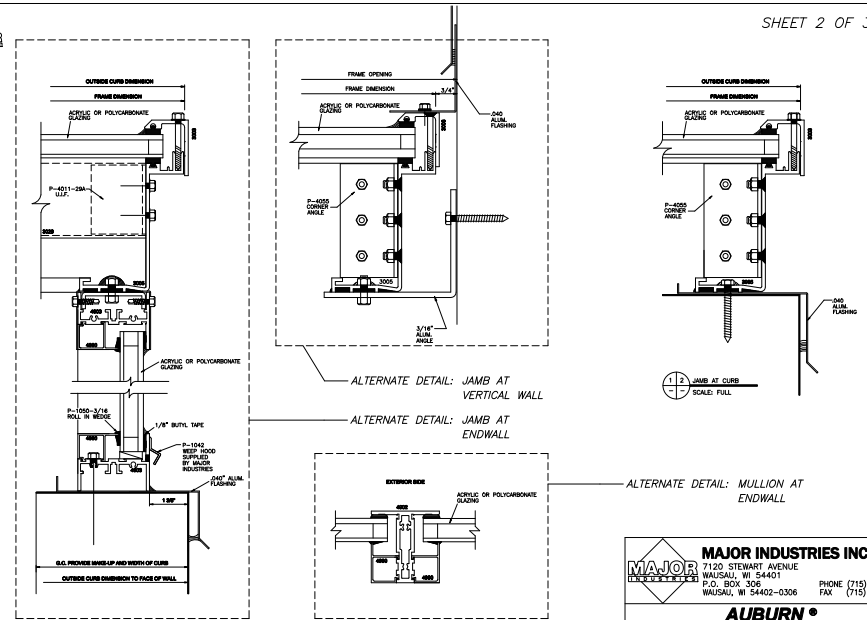

PLAN VIEW
NOT TO SCALE

ELEVATION "A"

MAJOR INDUSTRIES INC.
 7120 STEWART AVENUE
 WAUSAU, WI 54401
 P.O. BOX 306
 WAUSAU, WI 54402-0306
 PHONE (715) 842-4616
 FAX (715) 848-3338

AUBURN®
BARREL VAULT SKYLIGHT