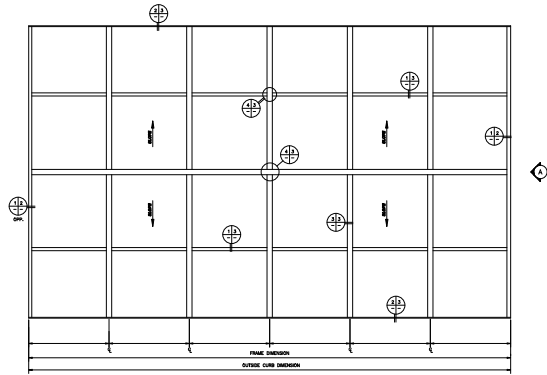

PLAN VIEW
NOT TO SCALE

ELEVATION "A"

MAJOR INDUSTRIES INC.
 7120 STEWART AVENUE
 WAUSAU, WI 54401
 P.O. BOX 306
 WAUSAU, WI 54402-0306
 PHONE (715) 842-4616
 FAX (715) 848-3338

AUBURN®
BARREL VAULT SKYLIGHT