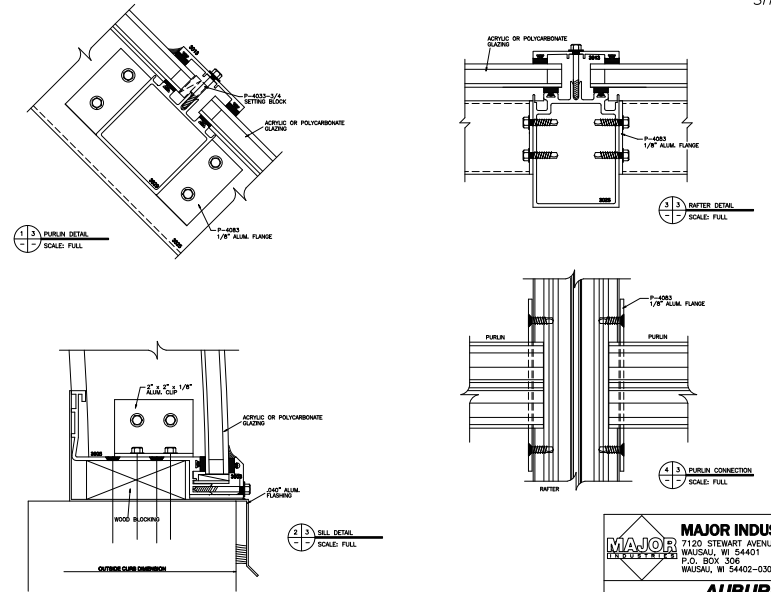

MAJOR INDUSTRIES INC.
7120 STEWART AVENUE
WAUSAU, WI 54401
P.O. BOX 306
WAUSAU, WI 54402-0306
PHONE (715) 842-4616
FAX (715) 848-3338

AUBURN®
HALF ROUND SKYLIGHT