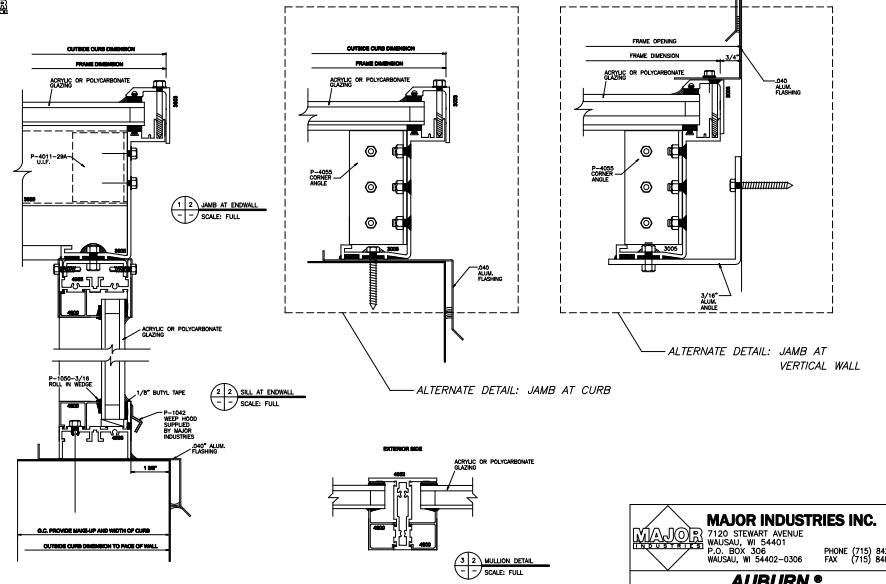

ENDWALLS (2)

PLAN VIEW
NOT TO SCALE

MAJOR INDUSTRIES INC.
 7120 STEWART AVENUE
 WAUSAU, WI 54401
 P.O. BOX 306
 WAUSAU, WI 54402-0306
 PHONE (715) 842-4616
 FAX (715) 848-3338

AUBURN®
HALF ROUND SKYLIGHT

MAJOR INDUSTRIES INC.
 7120 STEWART AVENUE
 WAUSAU, WI 54401
 P.O. BOX 306
 WAUSAU, WI 54402-0306
 PHONE (715) 842-4616
 FAX (715) 848-3338

AUBURN®
HALF ROUND SKYLIGHT

MAJOR INDUSTRIES INC.
 7120 STEWART AVENUE
 WAUSAU, WI 54401
 P.O. BOX 306
 WAUSAU, WI 54402-0306
 PHONE (715) 842-4616
 FAX (715) 848-3338