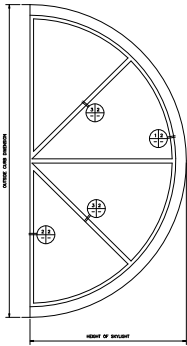

ENDWALLS (2)

PLAN VIEW
NOT TO SCALE

MAJOR INDUSTRIES INC.
 7120 STEWART AVENUE
 WAUSAU, WI 54401
 P.O. BOX 306
 WAUSAU, WI 54402-0306
 PHONE (715) 842-4616
 FAX (715) 848-3338

AUBURN®
HALF ROUND SKYLIGHT