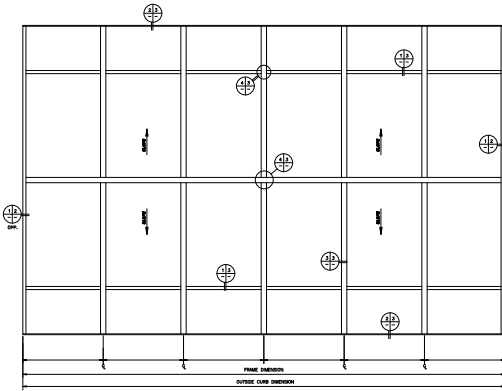

ENDWALLS (2)

PLAN VIEW
NOT TO SCALE

MAJOR INDUSTRIES INC.
 7120 STEWART AVENUE
 WAUSAU, WI 54401
 P.O. BOX 306
 WAUSAU, WI 54402-0306
 PHONE (715) 842-4616
 FAX (715) 848-3338

AUBURN®
HALF ROUND SKYLIGHT