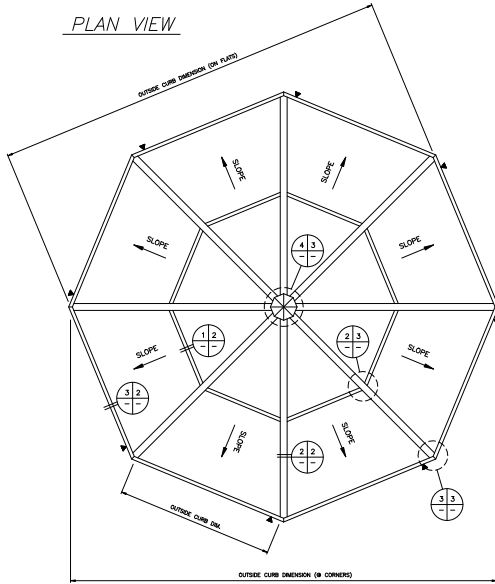

PLAN VIEW

SHEET 1 OF 3

⊕ INDICATES 1/4" EXPANSION JOINT (1/4")

MAJOR INDUSTRIES INC.
 7120 STEWART AVENUE
 WAUSAU, WI 54401
 P.O. BOX 306
 WAUSAU, WI 54402-0306
 PHONE (715) 842-4616
 FAX (715) 848-3338

AUBURN®
POLYGON SKYLIGHT