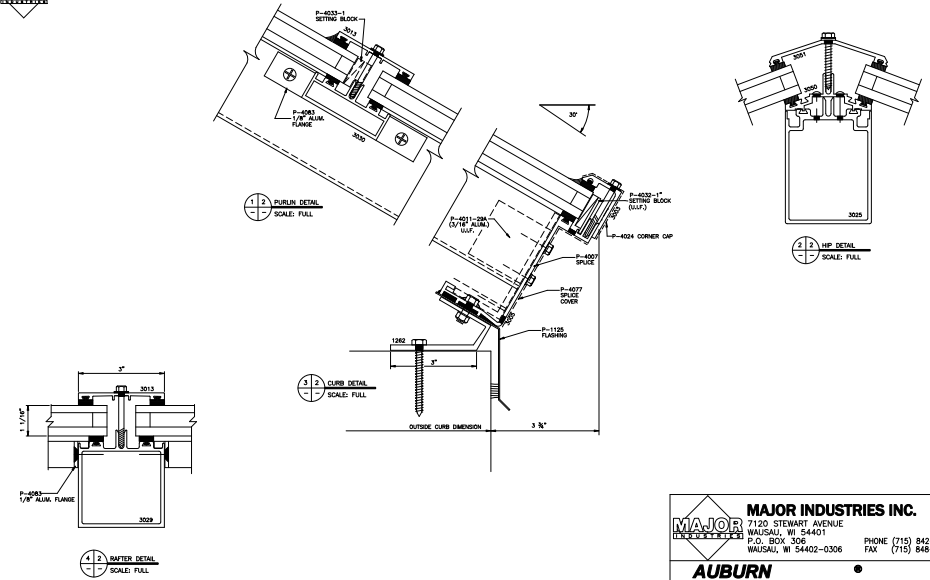

⊕ INDICATES 1/4" EMISSION SEAL (1/4")

MAJOR INDUSTRIES INC.
7120 STEWART AVENUE
WAUSAU, WI 54401
P.O. BOX 306
WAUSAU, WI 54402-0306
PHONE (715) 842-4616
FAX (715) 848-3338

AUBURN®
PYRAMID SKYLIGHT

SHEET 2 OF 3

MAJOR INDUSTRIES INC.
7120 STEWART AVENUE
WAUSAU, WI 54401
P.O. BOX 306
WAUSAU, WI 54402-0306
PHONE (715) 842-4616
FAX (715) 848-3338

AUBURN®
PYRAMID SKYLIGHT

SHEET 3 OF 3