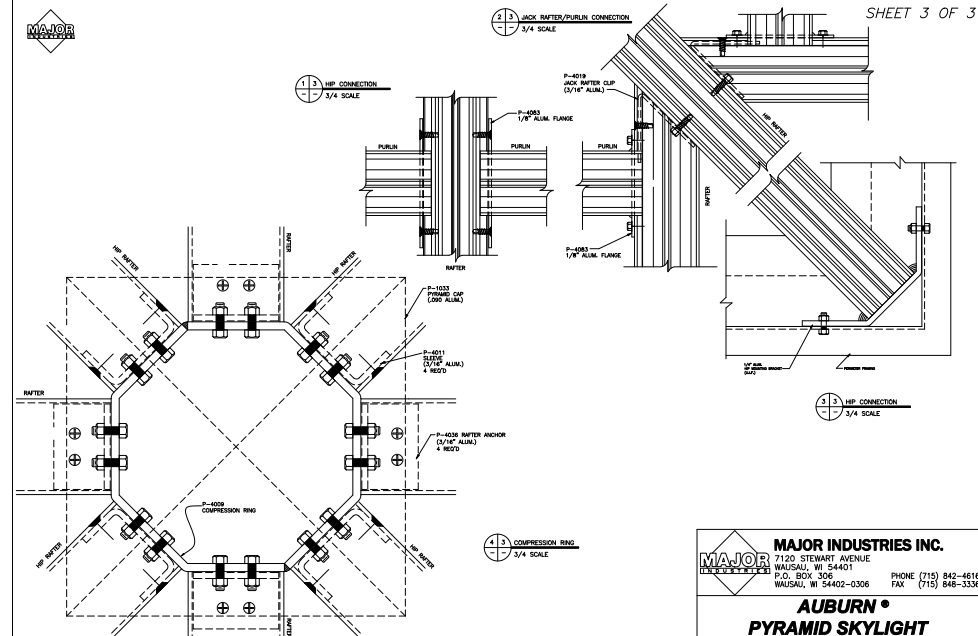

AUBURN®
PYRAMID SKYLIGHT

SHEET 2 OF 3

MAJOR INDUSTRIES INC.
7120 STEWART AVENUE
WAUSAU, WI 54401
P.O. BOX 306
WAUSAU, WI 54402-0306
PHONE (715) 842-4616
FAX (715) 848-3338

AUBURN®
PYRAMID SKYLIGHT

SHEET 3 OF 3