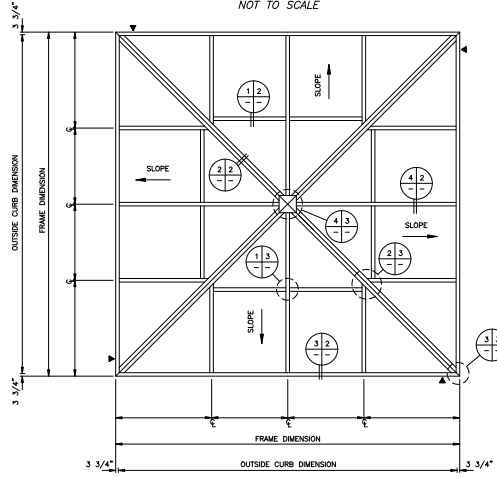

PLAN VIEW
NOT TO SCALE

SHEET 1 OF 3

⊕ INDICATES 1/4" EMISSION SEAL (1/4")

MAJOR INDUSTRIES INC.
7120 STEWART AVENUE
WAUSAU, WI 54401
P.O. BOX 306
WAUSAU, WI 54402-0306
PHONE (715) 842-4616
FAX (715) 848-3338