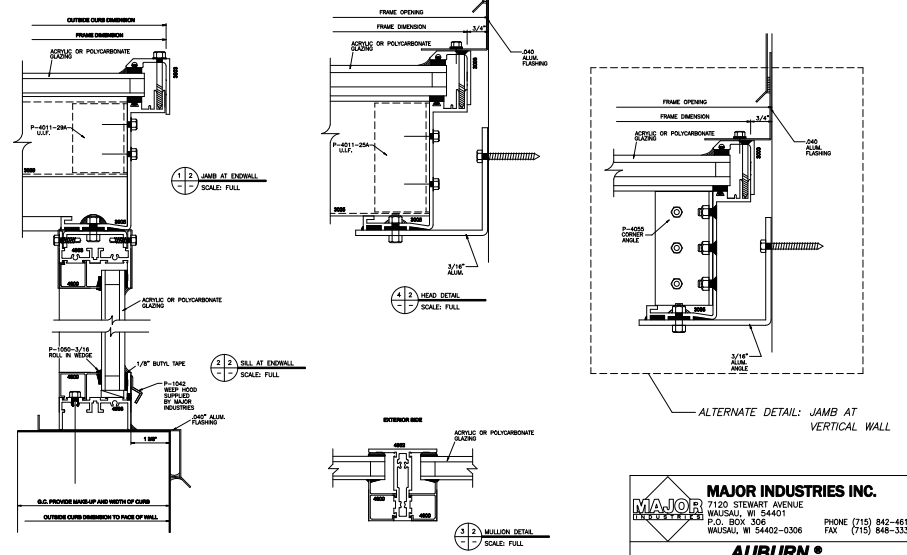

ENDWALLS (2)

PLAN VIEW  
NOT TO SCALE

**MAJOR INDUSTRIES INC.**  
 7120 STEWART AVENUE  
 WAUSAU, WI 54401  
 P.O. BOX 306  
 WAUSAU, WI 54402-0306  
 PHONE (715) 842-4616  
 FAX (715) 848-3336

**AUBURN®**  
**1/4 ROUND SKYLIGHT**