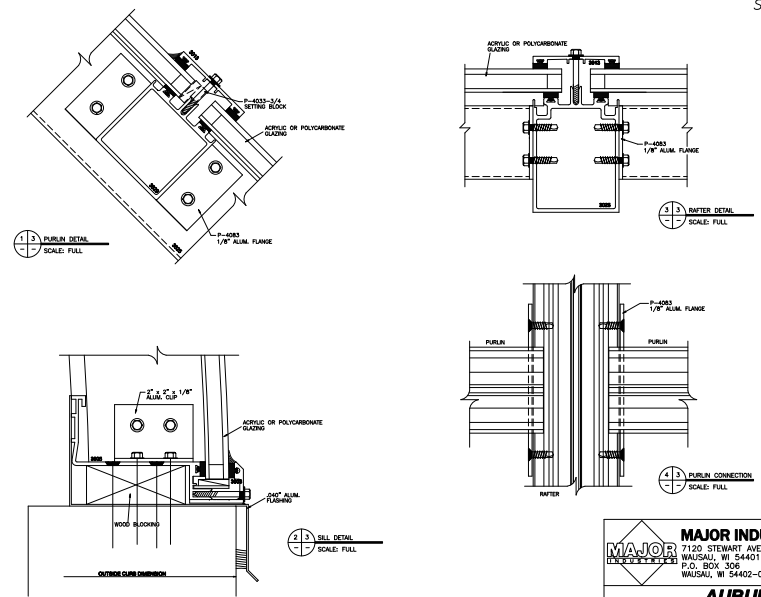

MAJOR INDUSTRIES INC.
7120 STEWART AVENUE
WAUSAU, WI 54401
P.O. BOX 306
WAUSAU, WI 54402-0306
PHONE (715) 842-4616
FAX (715) 848-3336

AUBURN®
1/4 ROUND SKYLIGHT