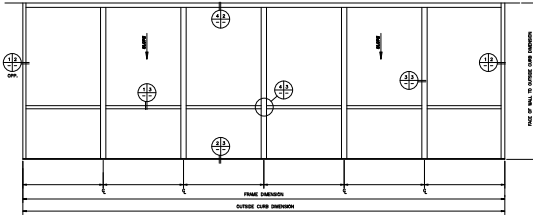

ENDWALLS (2)

PLAN VIEW  
NOT TO SCALE

**MAJOR INDUSTRIES INC.**  
 7120 STEWART AVENUE  
 WAUSAU, WI 54401  
 P.O. BOX 306  
 WAUSAU, WI 54402-0306  
 PHONE (715) 842-4616  
 FAX (715) 848-3336

**AUBURN®**  
**1/4 ROUND SKYLIGHT**