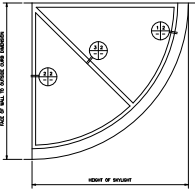

ENDWALLS (2)

PLAN VIEW  
NOT TO SCALE

**MAJOR INDUSTRIES INC.**  
 7120 STEWART AVENUE  
 WAUSAU, WI 54401  
 P.O. BOX 306  
 WAUSAU, WI 54402-0306  
 PHONE (715) 842-4616  
 FAX (715) 848-3336

**AUBURN®**  
**1/4 ROUND SKYLIGHT**